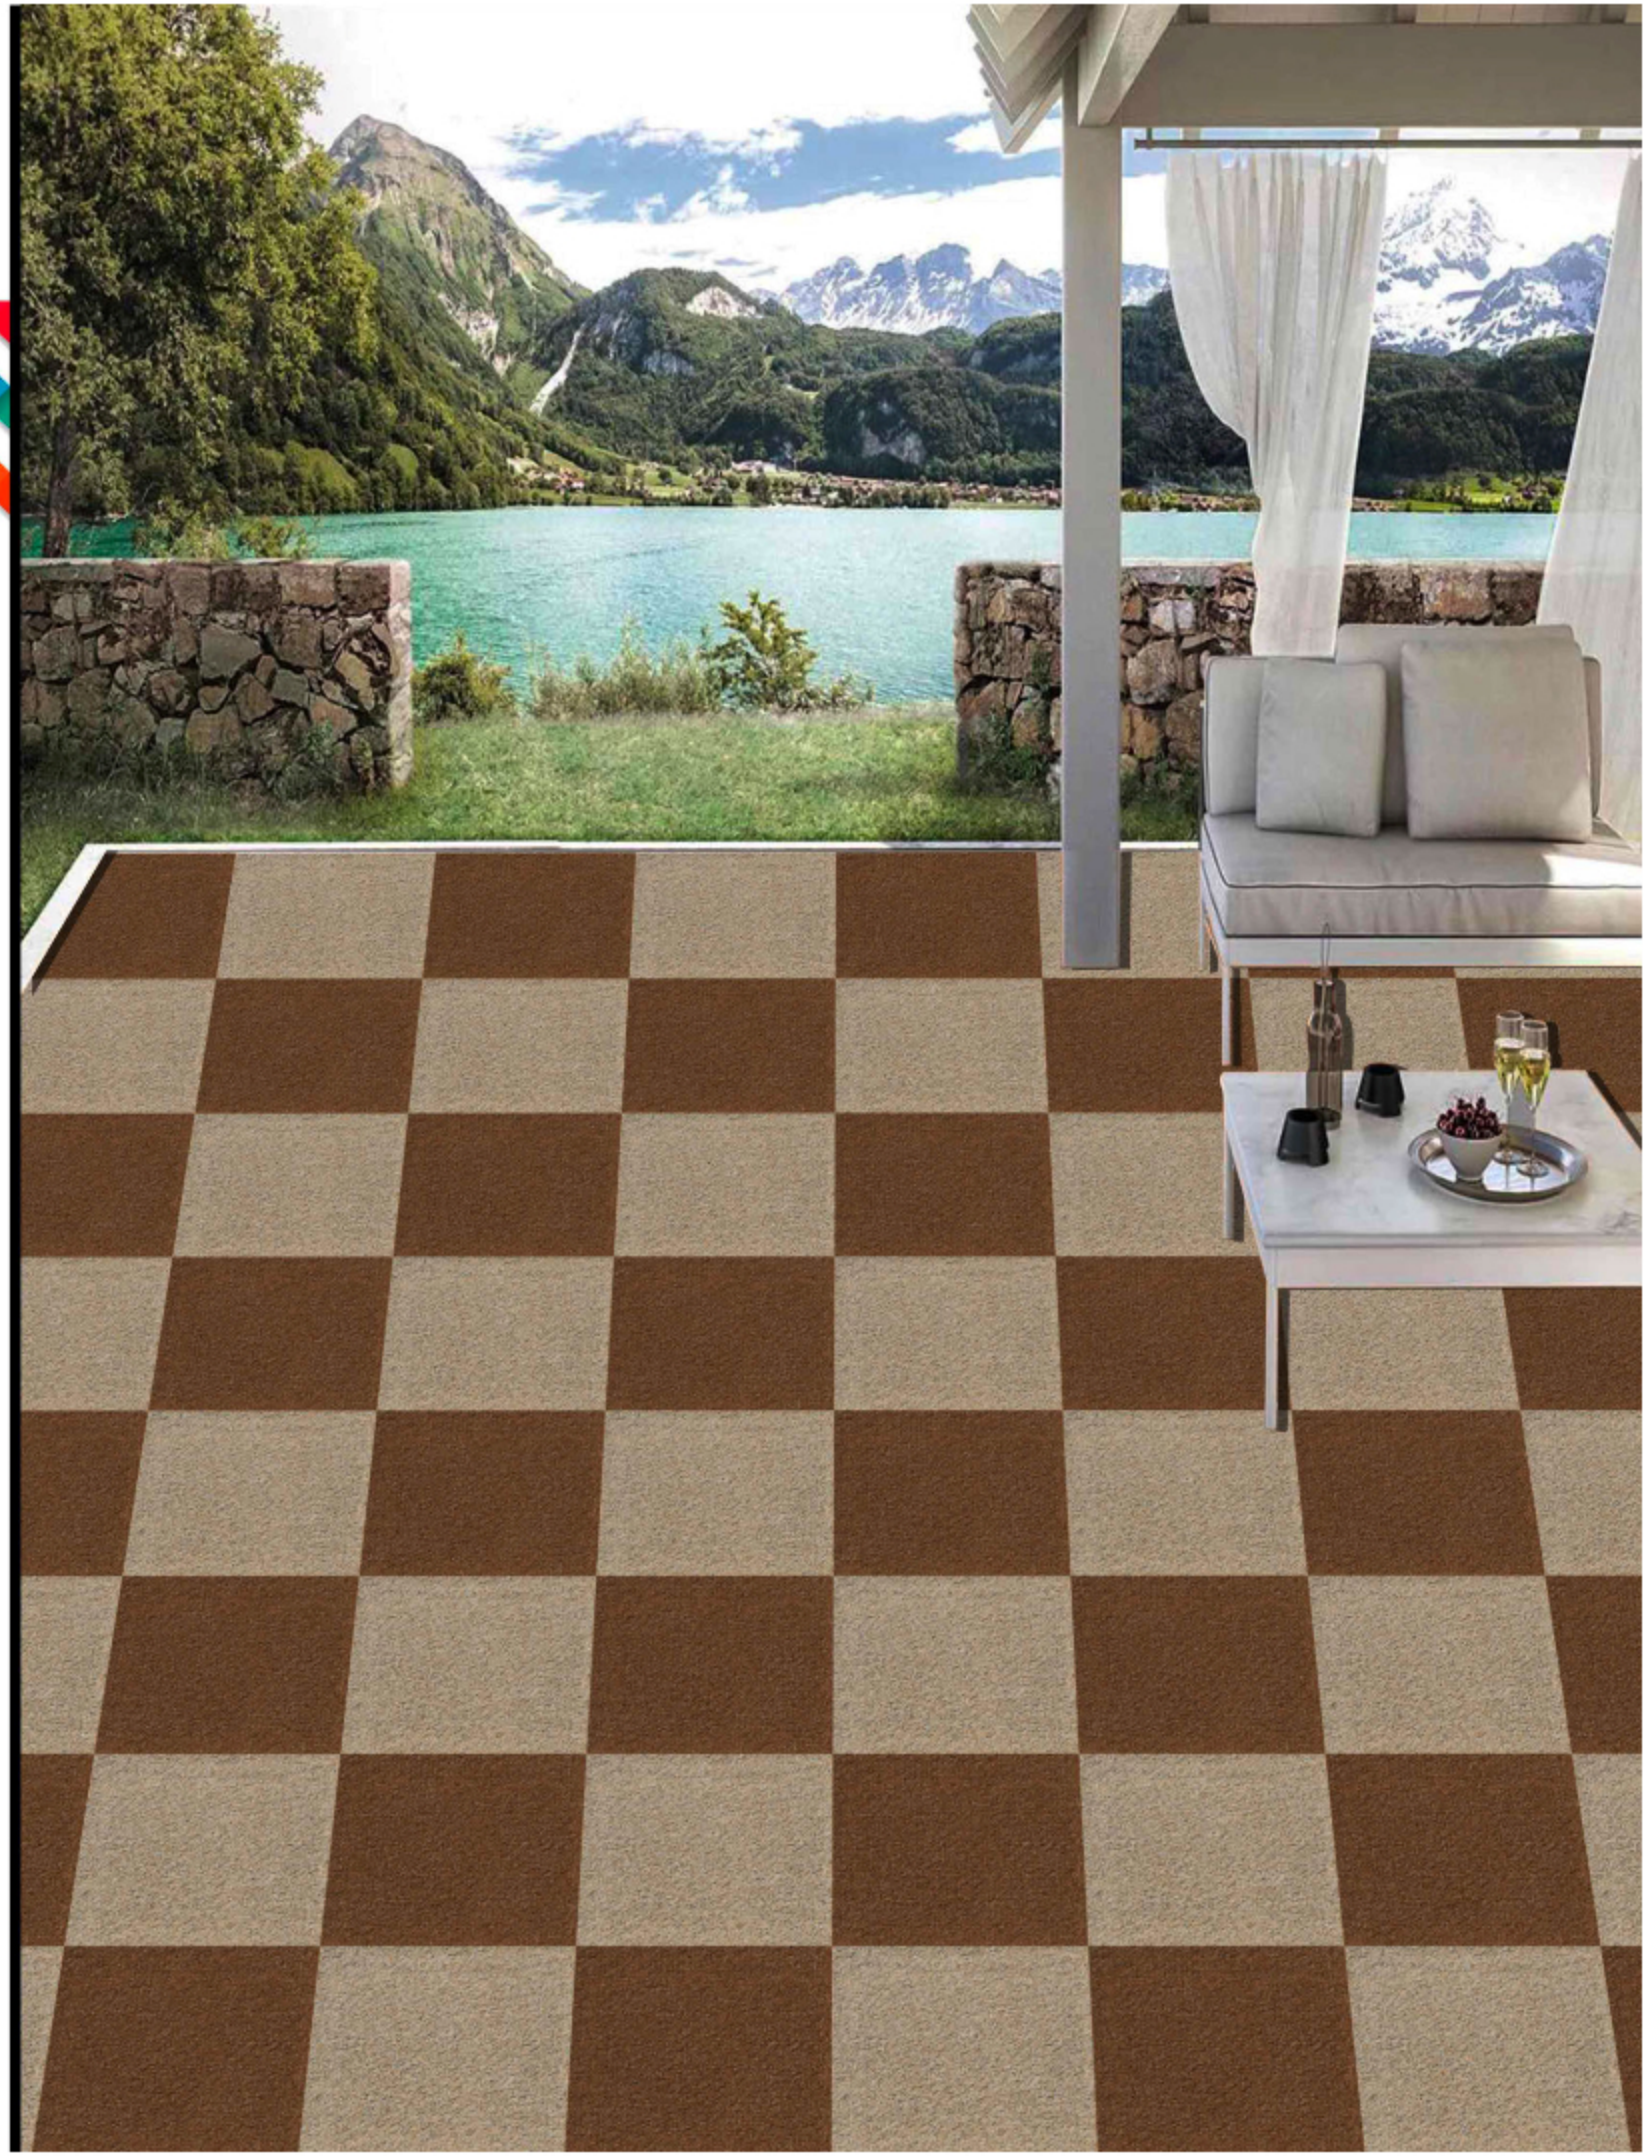

ROCK LIGHT GREY

300X300 DIGITAL  
PARKING TILES

ROCK BLUE

ROCK SUPER WHITE

ROCK BROWN

ROCK MULTI LIGHT

300X300 DIGITAL  
PARKING TILES

ROCK PISTA