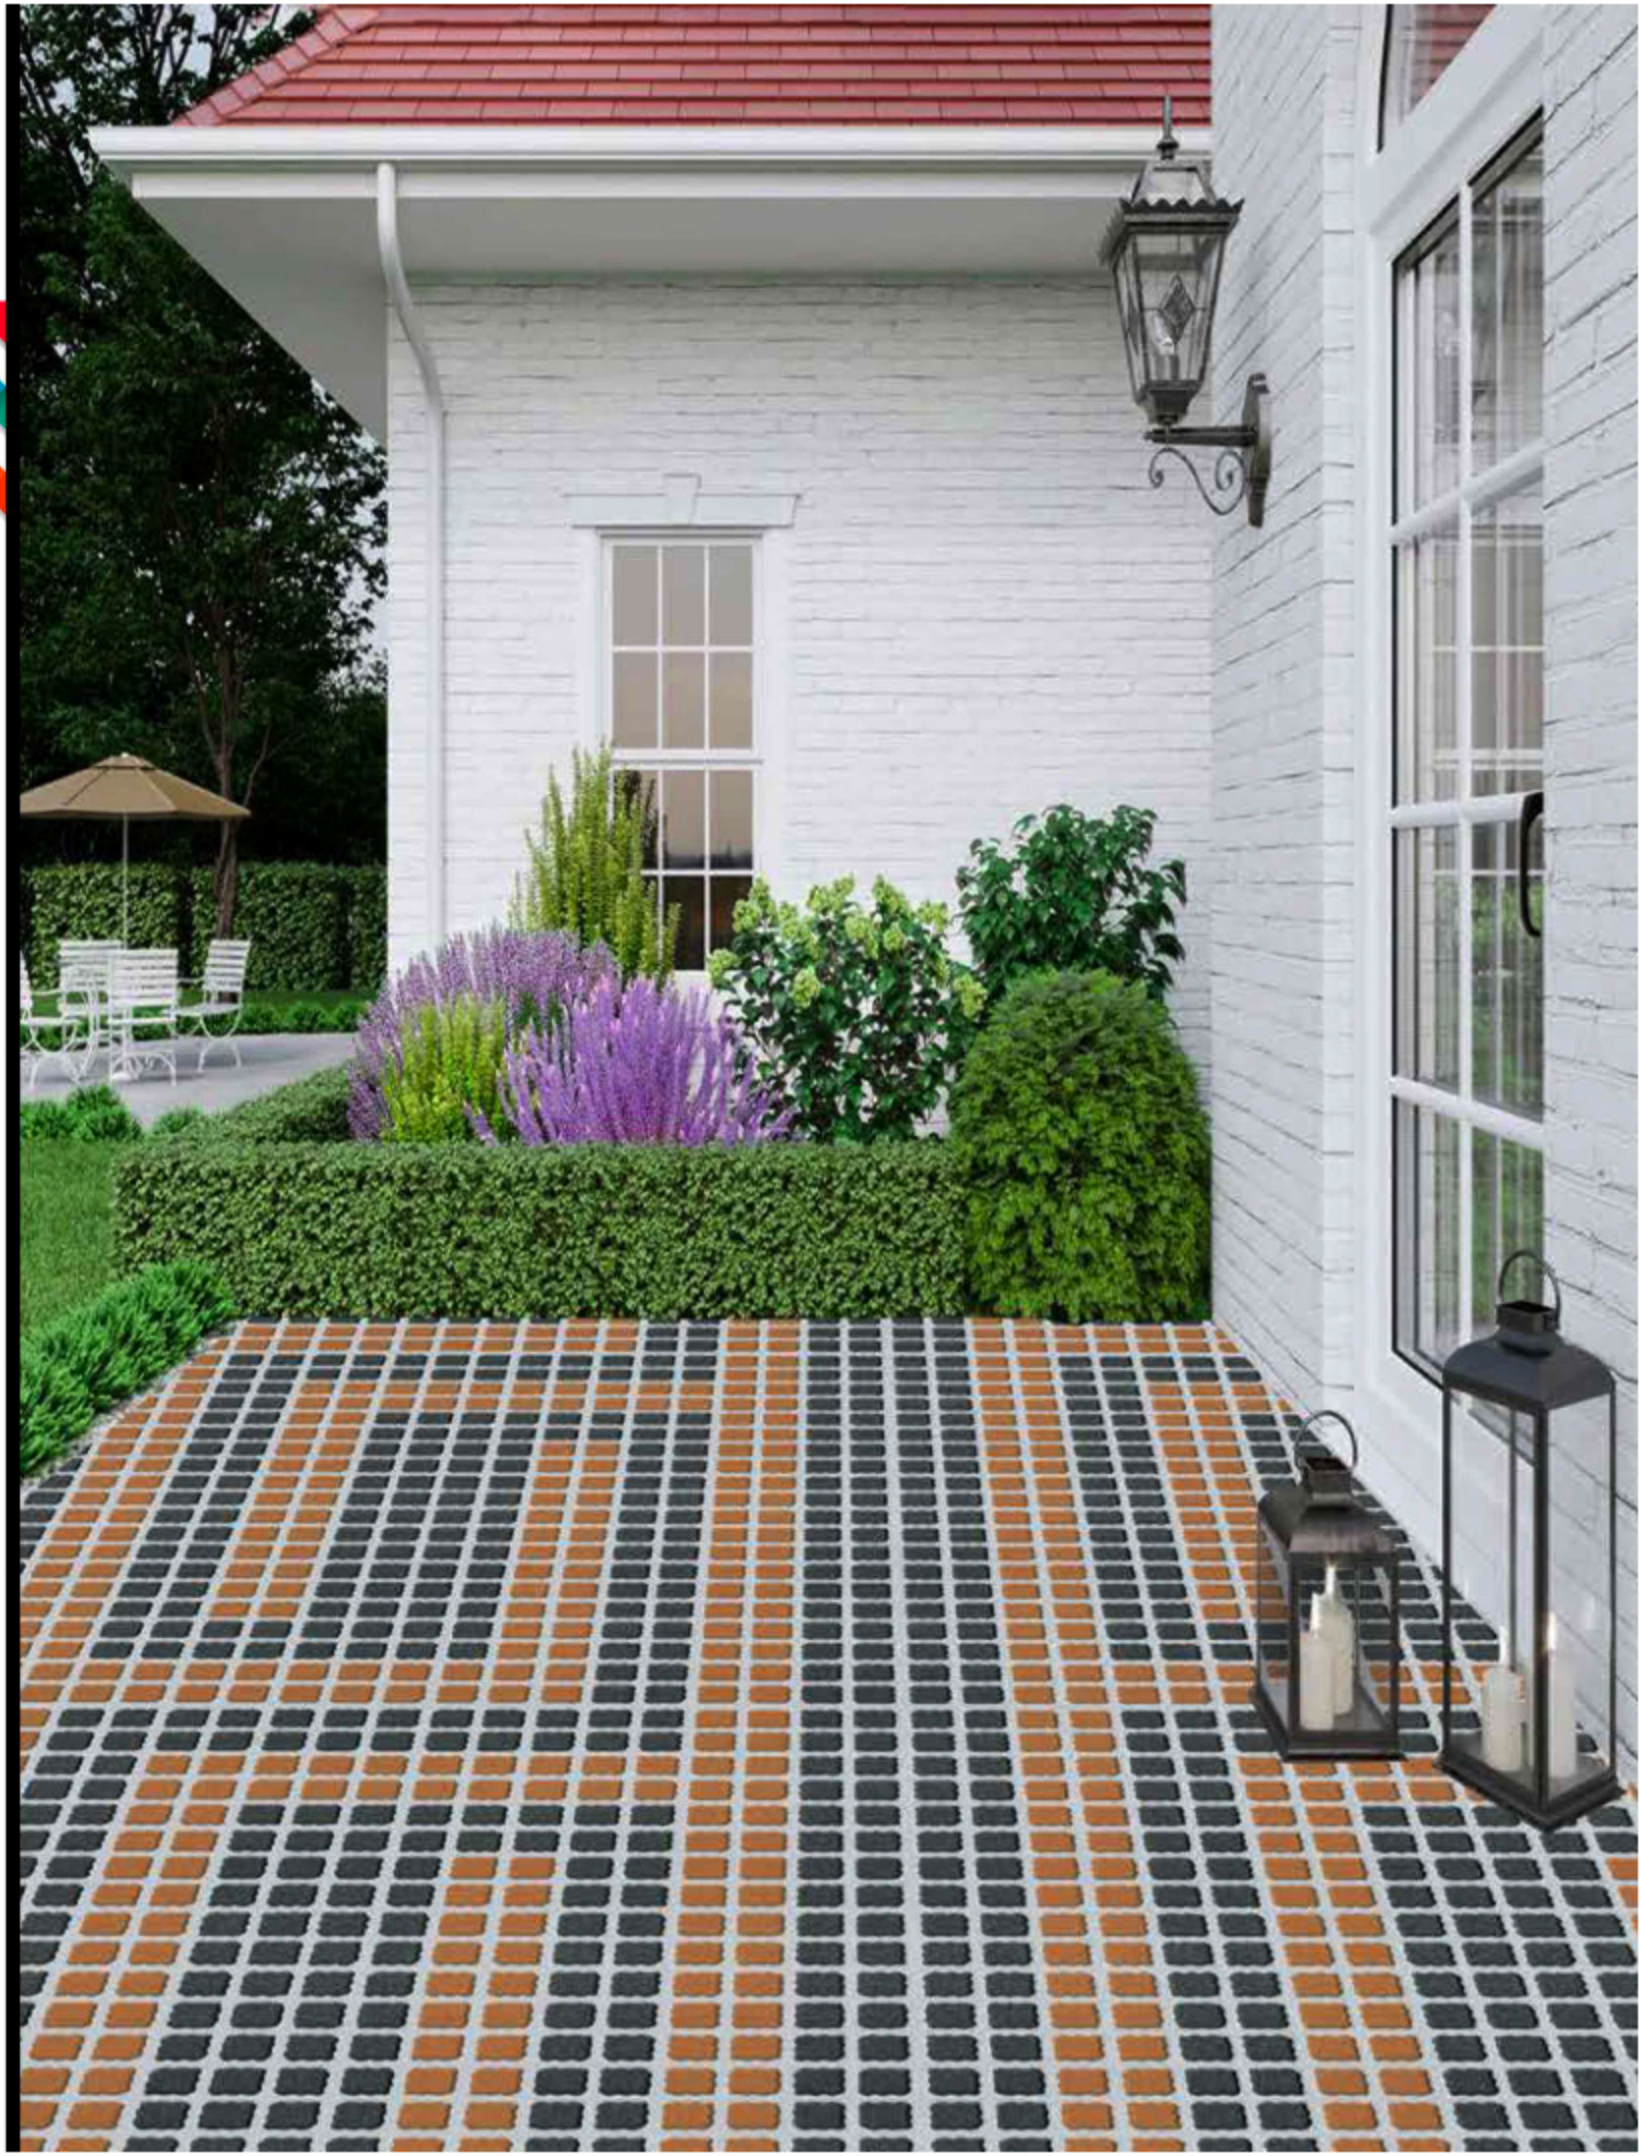

300X300mm  
Heavy Duty Parking tiles

11001

11002

300X300 DIGITAL  
PARKING TILES

11003

11004

11005

11006