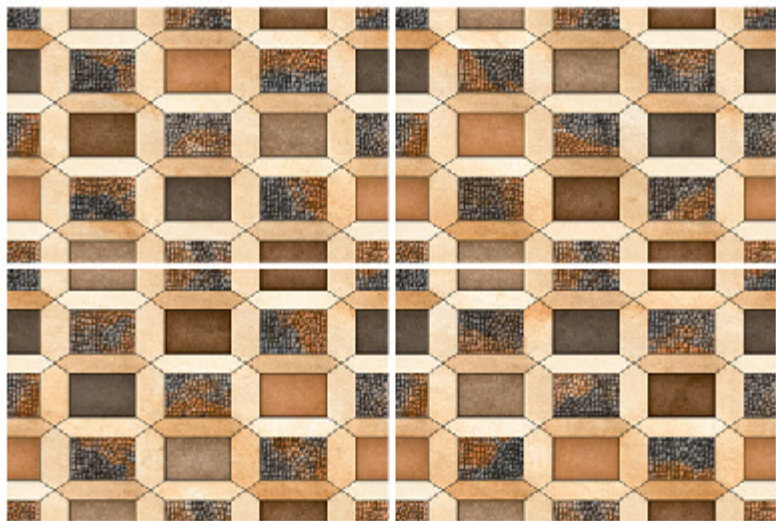

Orion
CORPORATION

300x600mm | 300x450mm | 800x1800mm | 600x1200mm | 600x600mm | 390x390mm

DIGITAL

WALL | FLOOR | PARKING

EL-31100

EL-31101

EL-31102

EL-31103