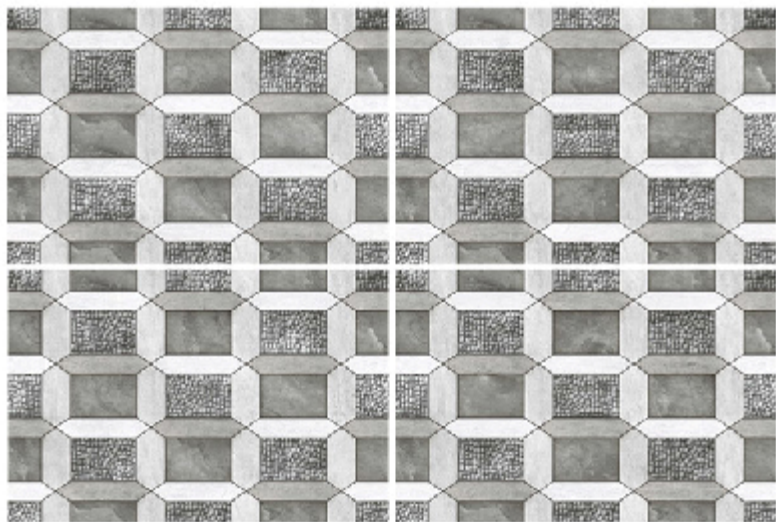

Orion
CORPORATION

300x600mm | 300x450mm | 800x1800mm | 600x1200mm | 600x600mm | 390x390mm

DIGITAL

WALL | FLOOR | PARKING

EL-31100

EL-31101

EL-31102

EL-31103