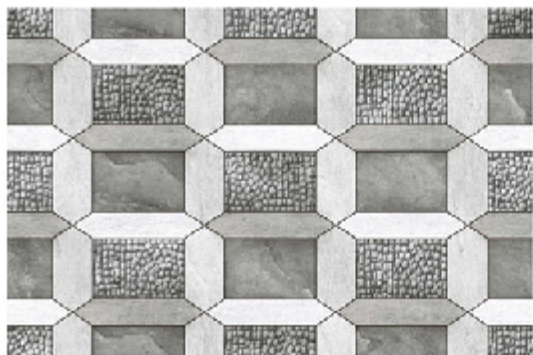

Orion
CORPORATION

300x600mm | 300x450mm | 800x1800mm | 600x1200mm | 600x600mm | 390x390mm

DIGITAL

WALL | FLOOR | PARKING

EL-31100

EL-31101

EL-31102

EL-31103