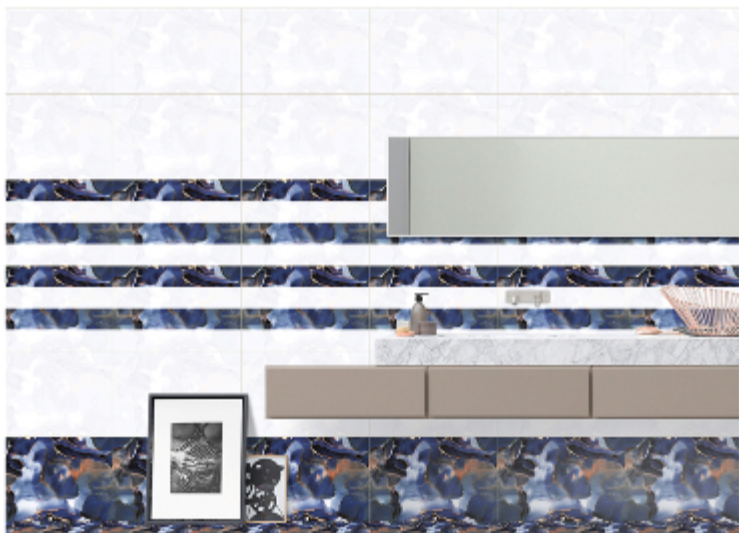

11501-LT

11501-FL

11501-DK