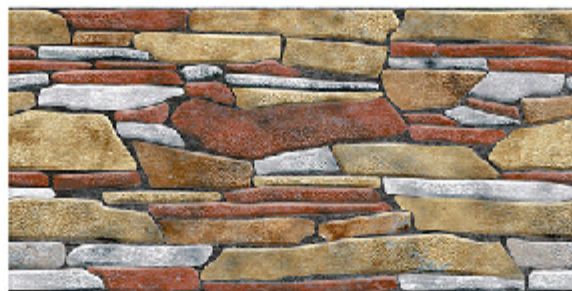

300x600^{mm}] MATT FINISH
DIGITAL WALL TILES

EL-7902