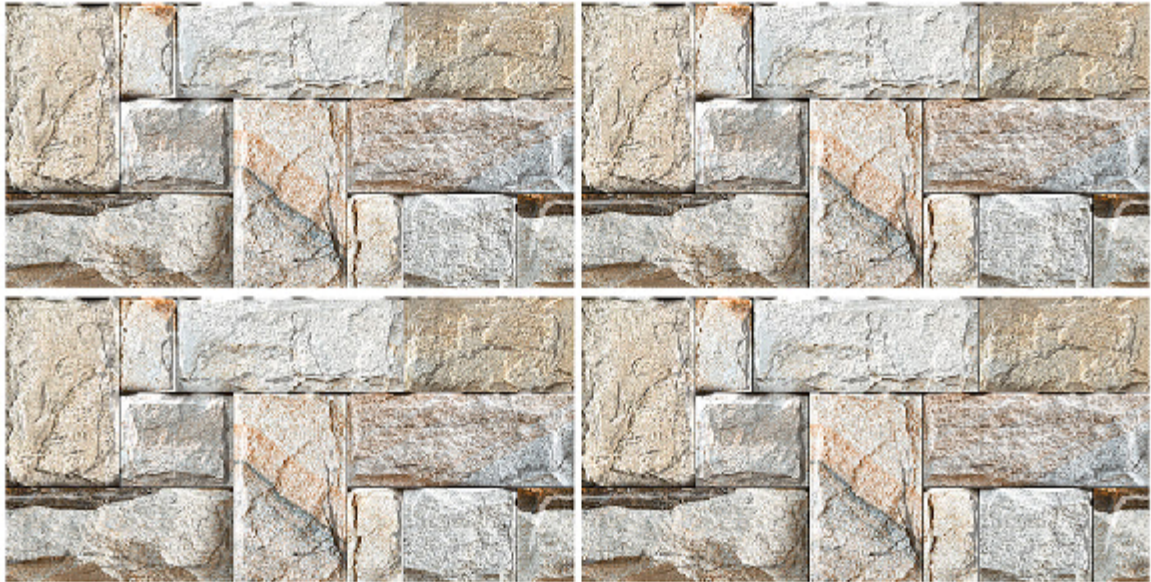

300x600^{mm} } MATT FINISH
DIGITAL WALL TILES

MT-71061