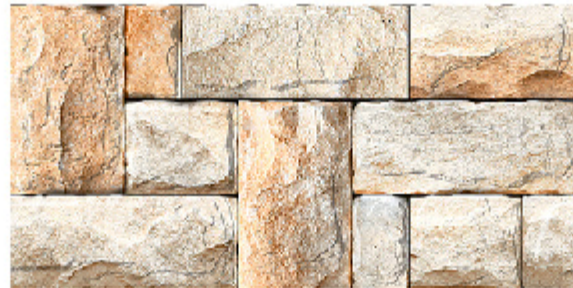

300x600^{mm} } MATT FINISH
DIGITAL WALL TILES

MT-71062