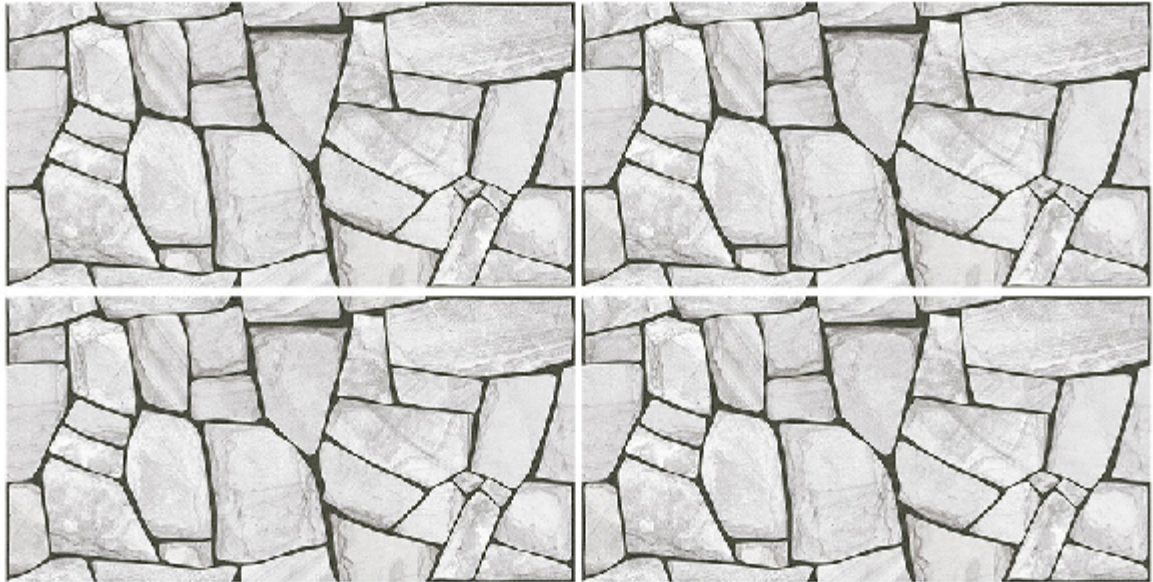

300x600^{mm}] MATT FINISH
DIGITAL WALL TILES

MT-71053