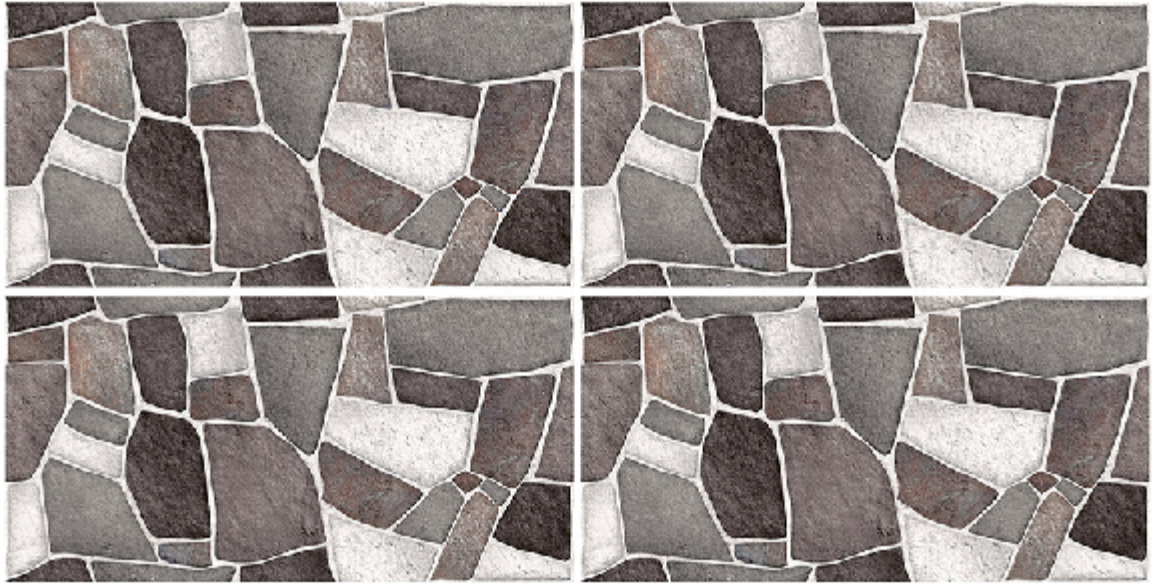

300x600^{mm}] MATT FINISH
DIGITAL WALL TILES

MT-71051