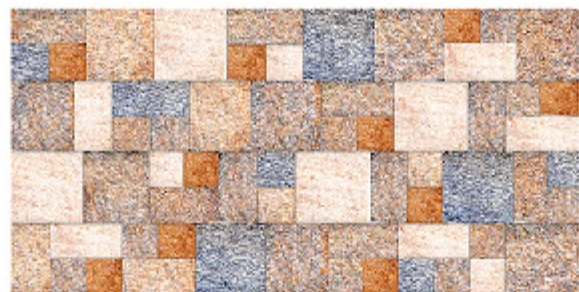

300x600^{mm}] MATT FINISH
DIGITAL WALL TILES

MT-71039