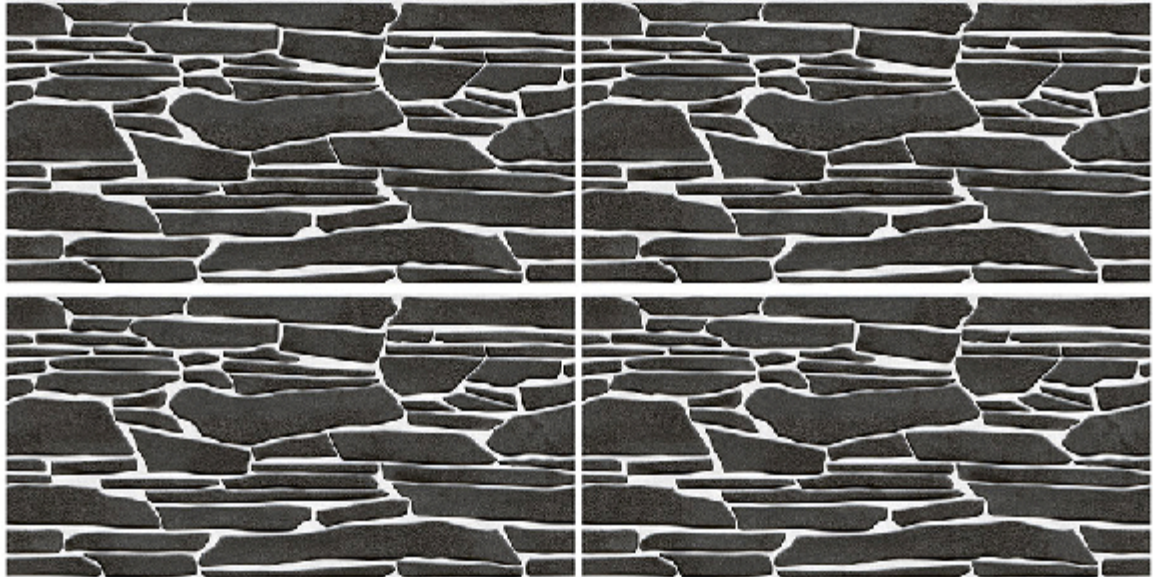

MT-71071

300x600<sup>mm</sup> } MATT FINISH  
DIGITAL WALL TILES

MT-71072

300x600<sup>mm</sup> } MATT FINISH  
DIGITAL WALL TILES

MT-71073

300x600<sup>mm</sup> ] MATT FINISH  
DIGITAL WALL TILES

MT-71074

300x600<sup>mm</sup> ] MATT FINISH  
DIGITAL WALL TILES