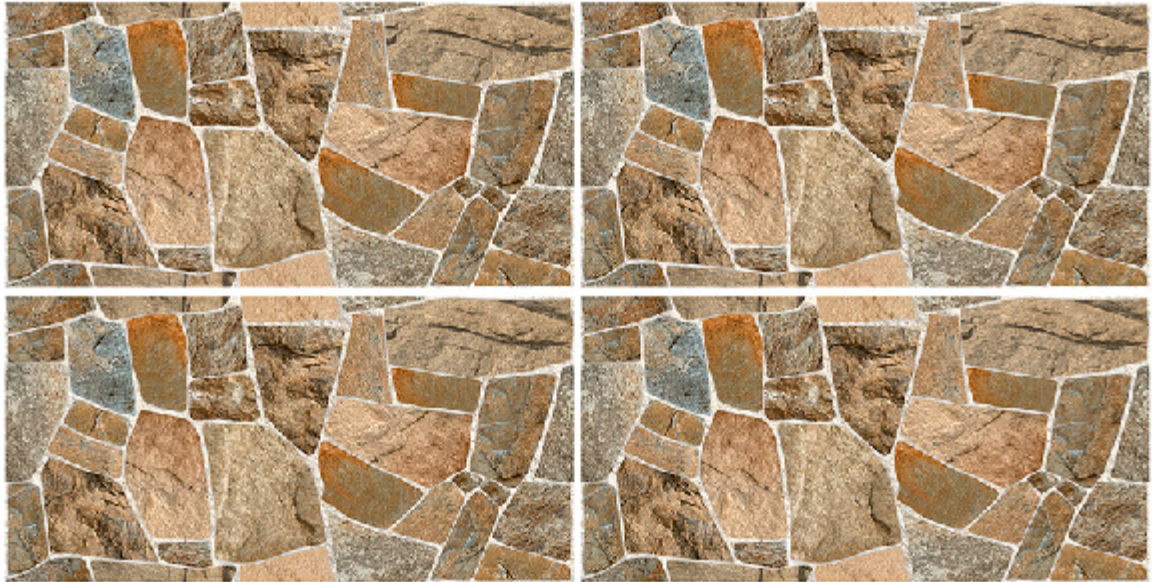

300x600^{mm}] MATT FINISH
DIGITAL WALL TILES

MT-71048