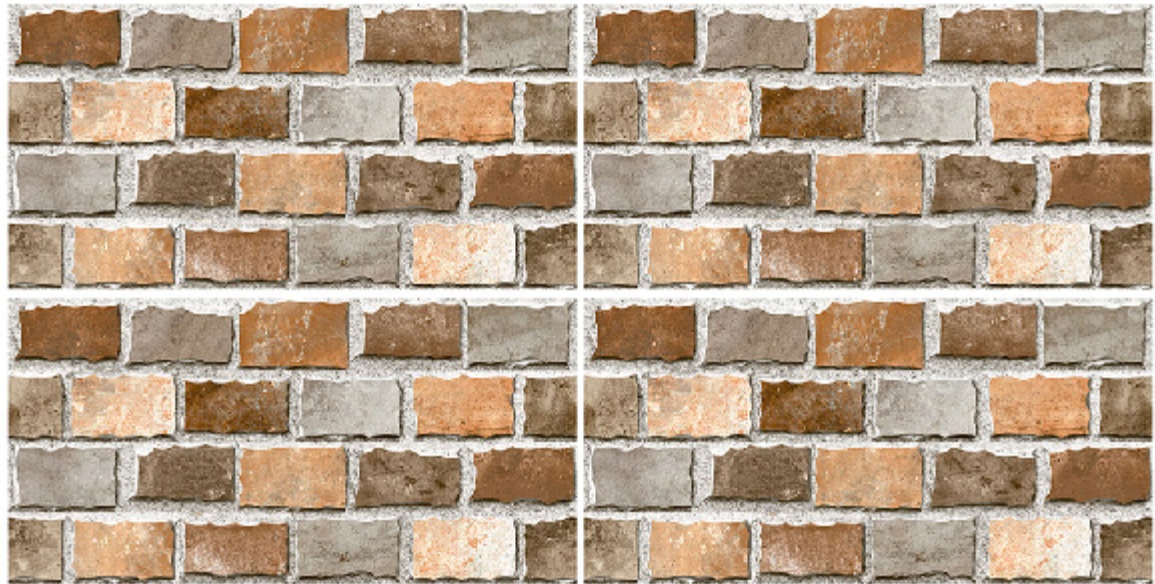

300x600^{mm}] MATT FINISH
DIGITAL WALL TILES

MT-71066