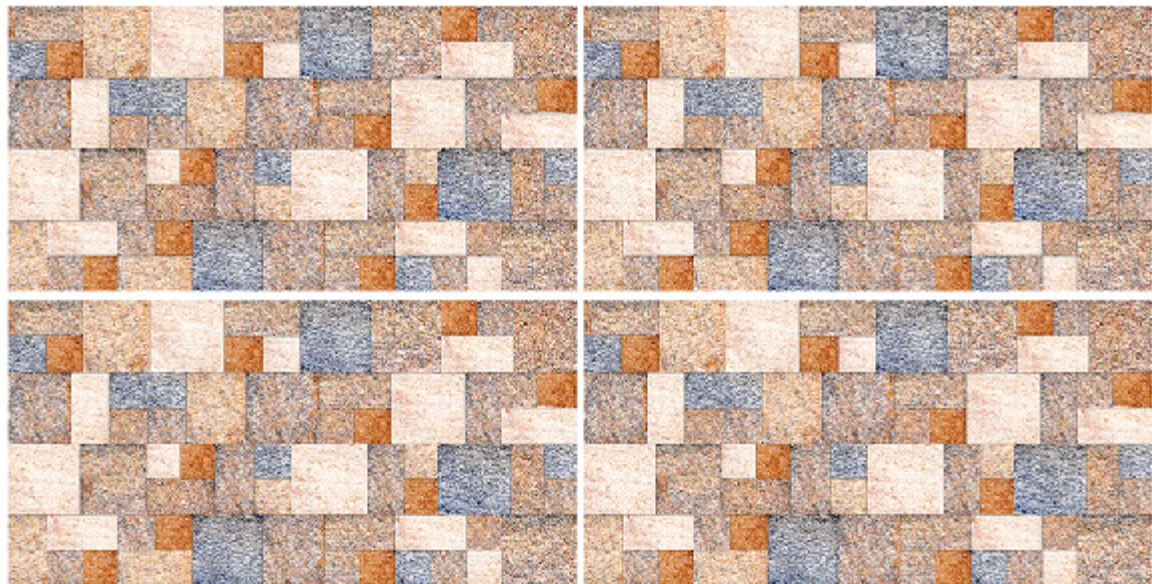

300x600^{mm}] MATT FINISH
DIGITAL WALL TILES

MT-71039