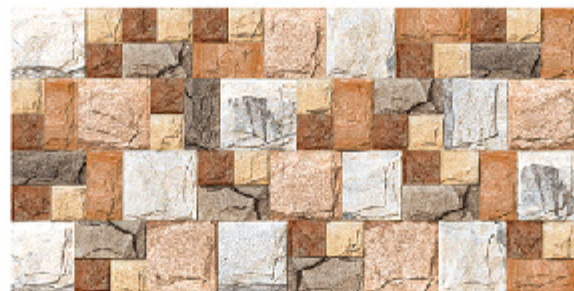

300x600^{mm}] MATT FINISH
DIGITAL WALL TILES

EL-8101