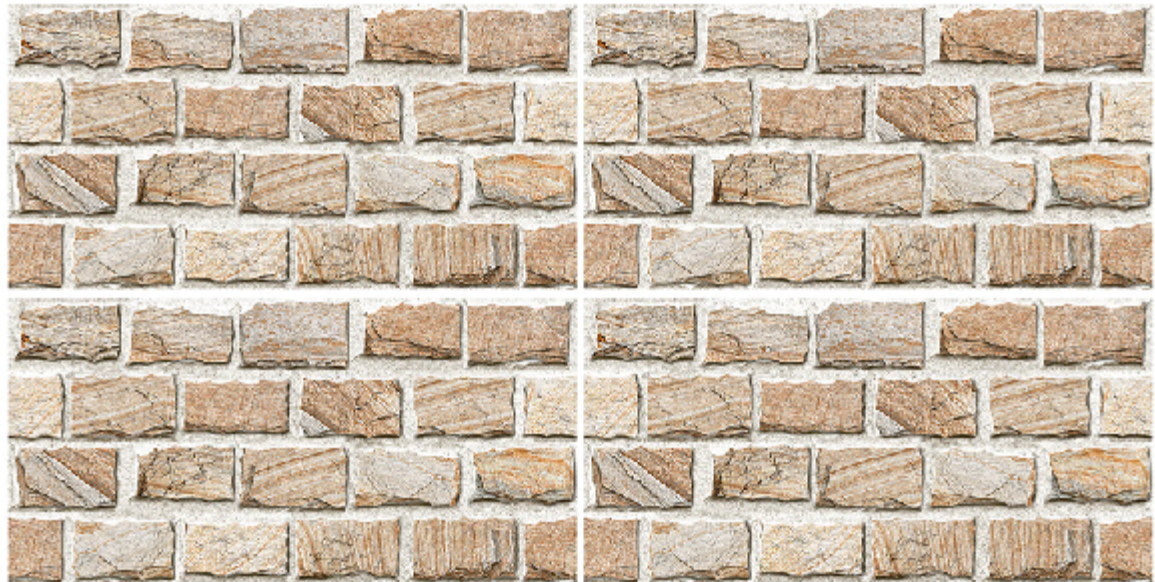

300x600^{mm} } MATT FINISH
DIGITAL WALL TILES

MT-71073