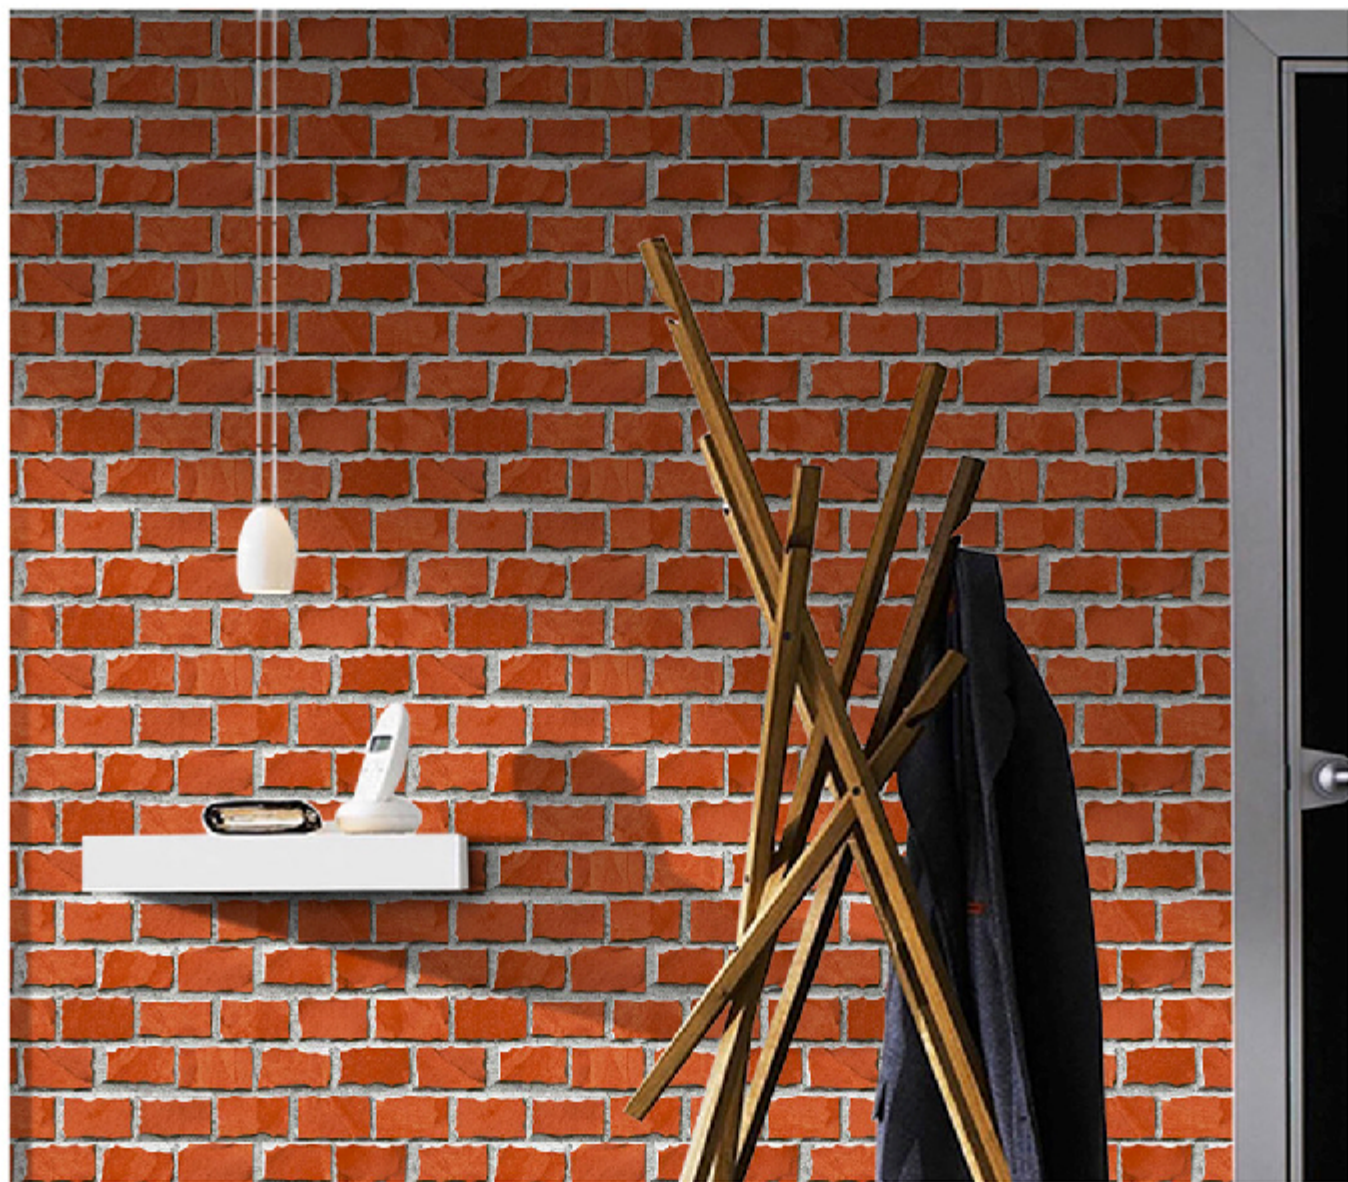

MT-71065

300x600<sup>mm</sup> ] MATT FINISH  
DIGITAL WALL TILES

MT-71066

300x600<sup>mm</sup> } MATT FINISH  
DIGITAL WALL TILES

MT-71067

300x600<sup>mm</sup> } MATT FINISH  
DIGITAL WALL TILES

Orion  
CORPORATION