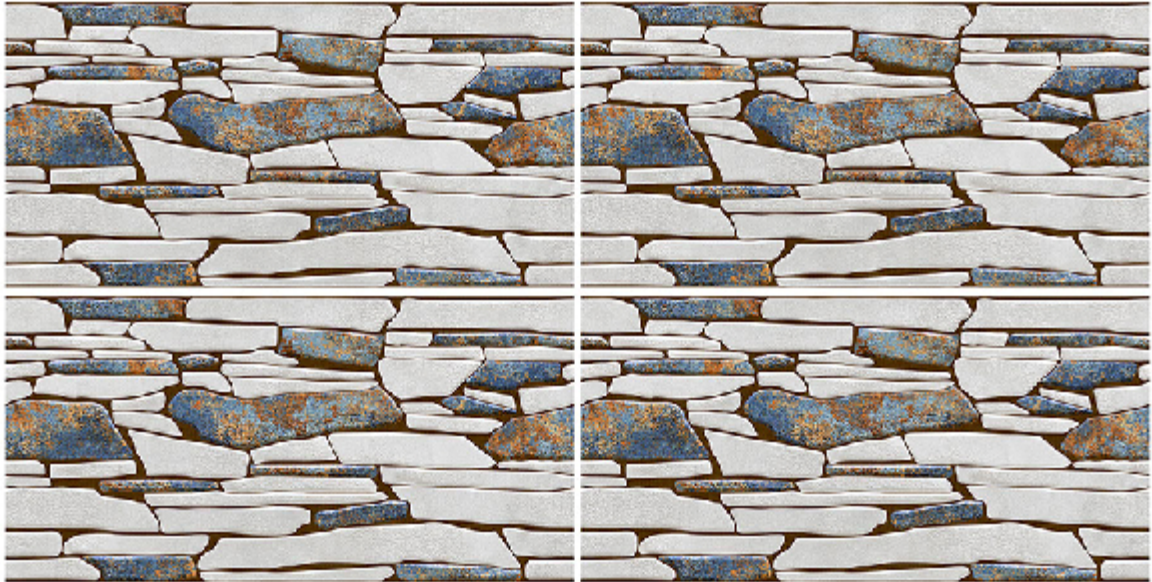

300x600^{mm}] MATT FINISH
DIGITAL WALL TILES

MT-71077