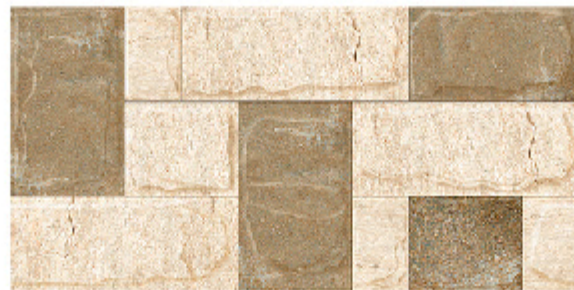

300x600^{mm}] MATT FINISH
DIGITAL WALL TILES

3007-HL-1