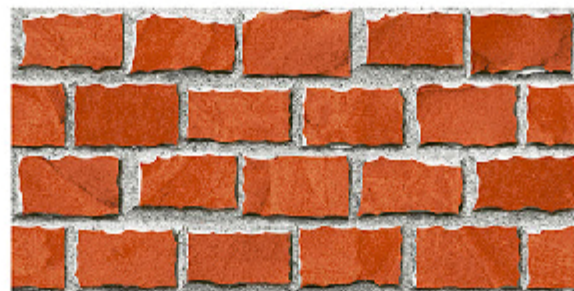

300x600^{mm}] MATT FINISH
DIGITAL WALL TILES

MT-71068