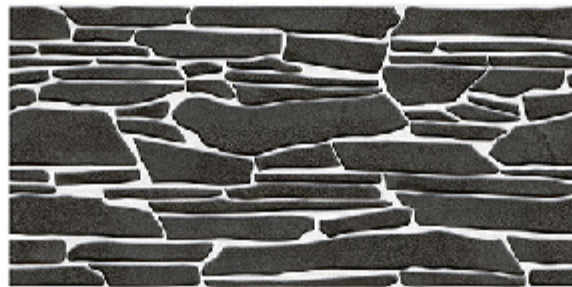

MT-71071

300x600<sup>mm</sup> } MATT FINISH  
DIGITAL WALL TILES

MT-71072

300x600<sup>mm</sup> } MATT FINISH  
DIGITAL WALL TILES

MT-71073

300x600<sup>mm</sup> ] MATT FINISH  
DIGITAL WALL TILES

MT-71074

300x600<sup>mm</sup> ] MATT FINISH  
DIGITAL WALL TILES