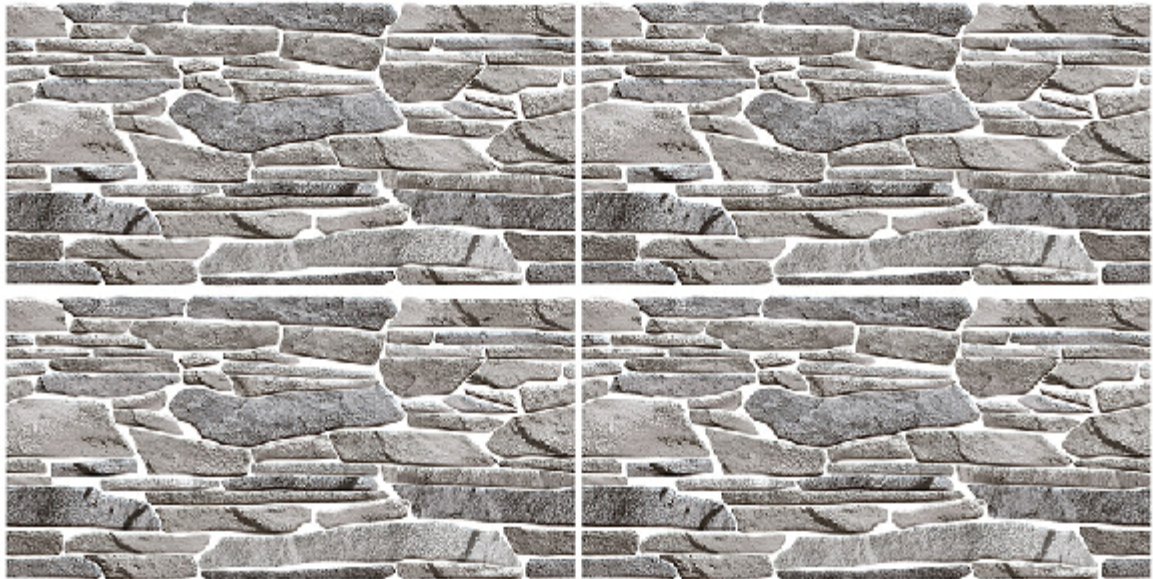

MT-71075

300x600<sup>mm</sup> ] MATT FINISH  
DIGITAL WALL TILES

MT-71076

300x600<sup>mm</sup> ] MATT FINISH  
DIGITAL WALL TILES

MT-71077

300x600<sup>mm</sup> ] MATT FINISH  
DIGITAL WALL TILES

MT-71078

300x600<sup>mm</sup> ] MATT FINISH  
DIGITAL WALL TILES