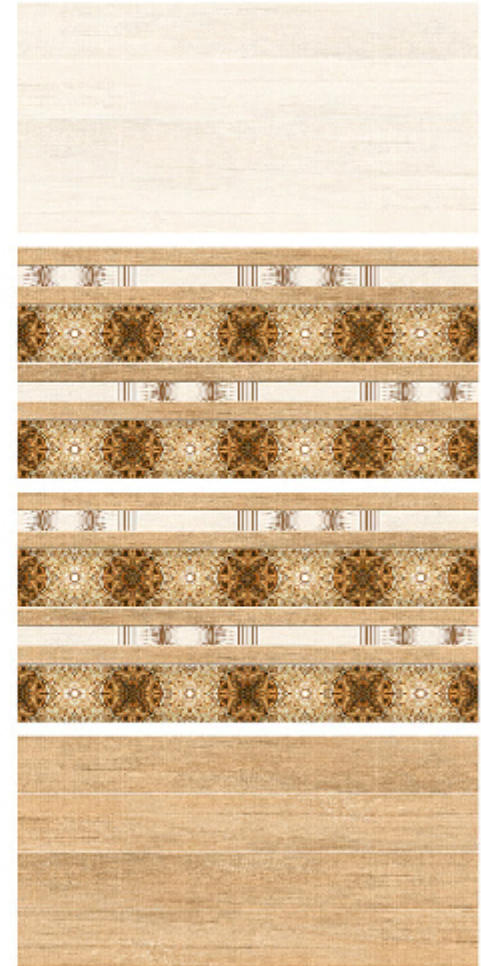

ELEMENT_HL-1