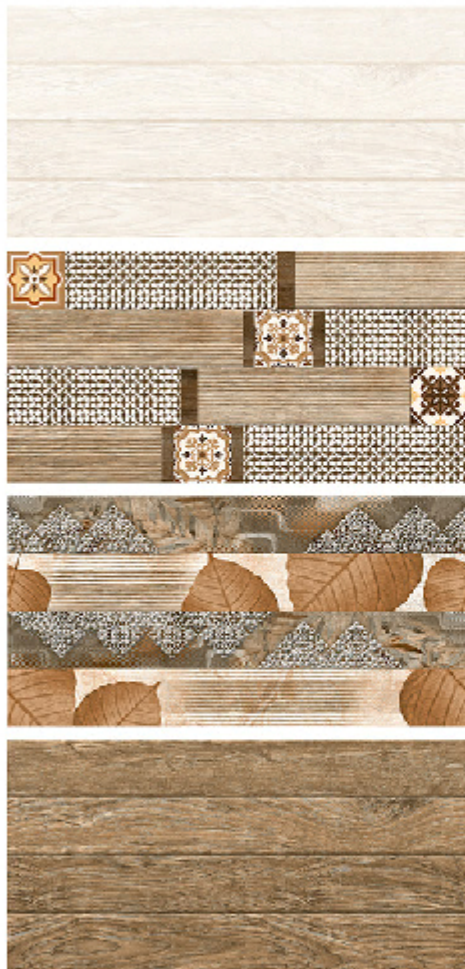

DELTA_HL

COLIN WOOD_HL-A-B

CORINO_HL

WENGE WOOD_HL

300x600^{mm} } MATT FINISH
DIGITAL WALL TILES

Orion
CORPORATION

LYON BLUE_HL-1-2

LUCAS ART_HL-A-B