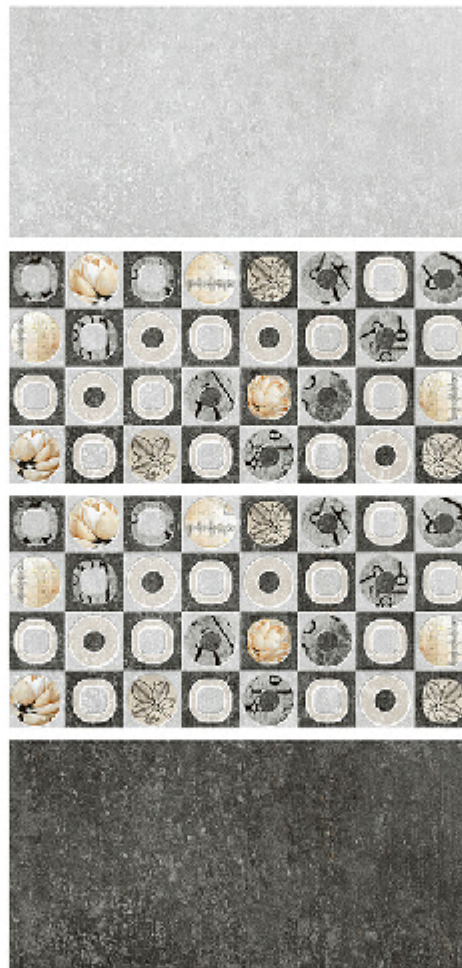

300x600^{mm} } MATT FINISH
DIGITAL WALL TILES

Orion
CORPORATION

CORINO_HL