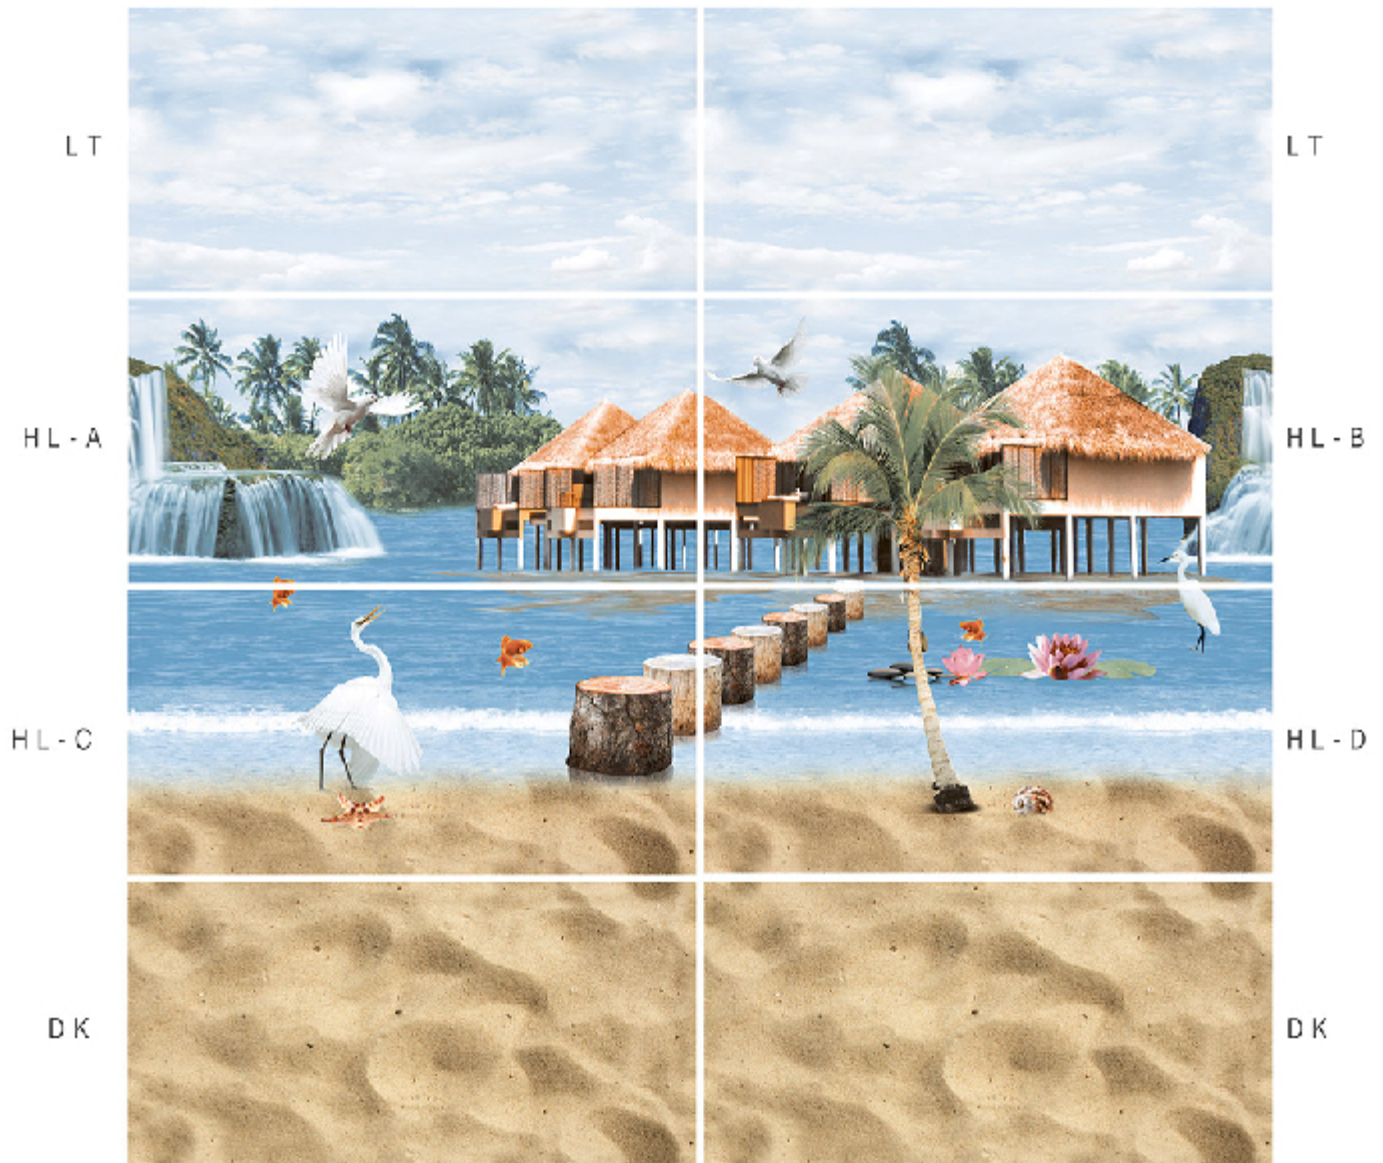

300x600^{mm} } GLOSSY FINISH
DIGITAL WALL TILES

EXP P-5