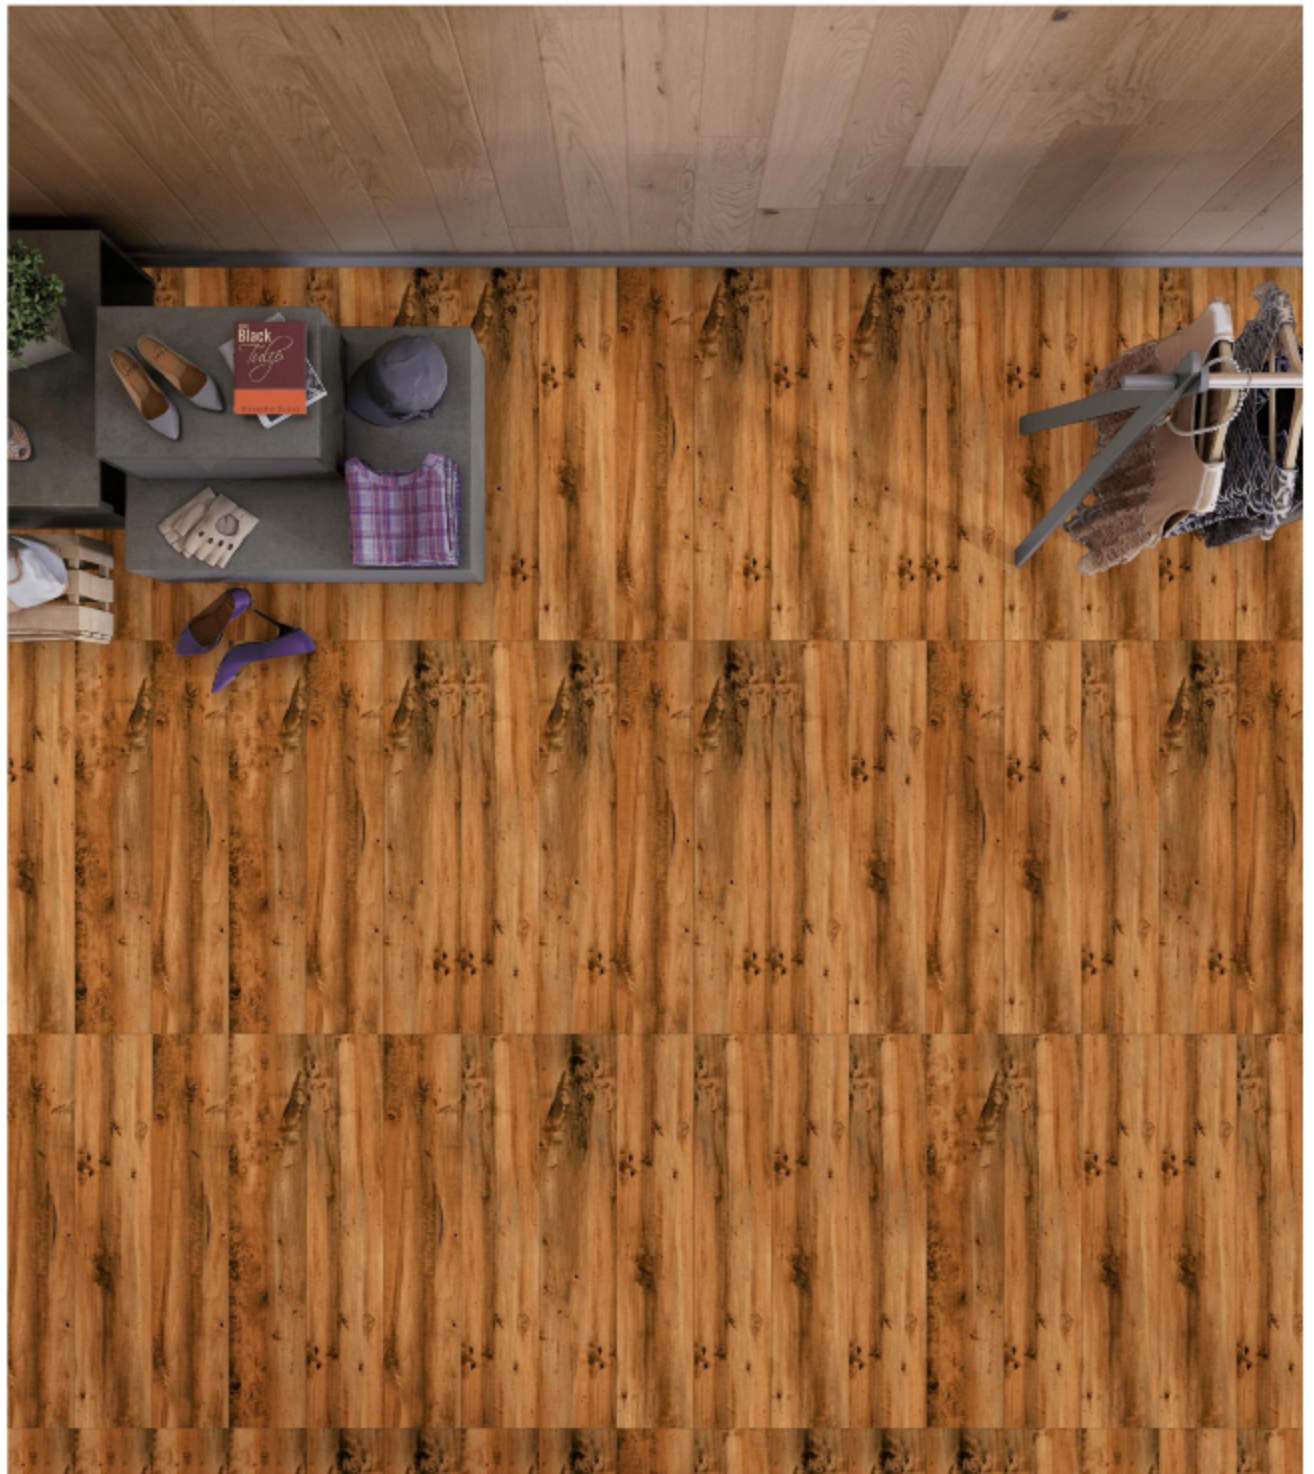

AMERICAN CHERRY

200x
1000 mm