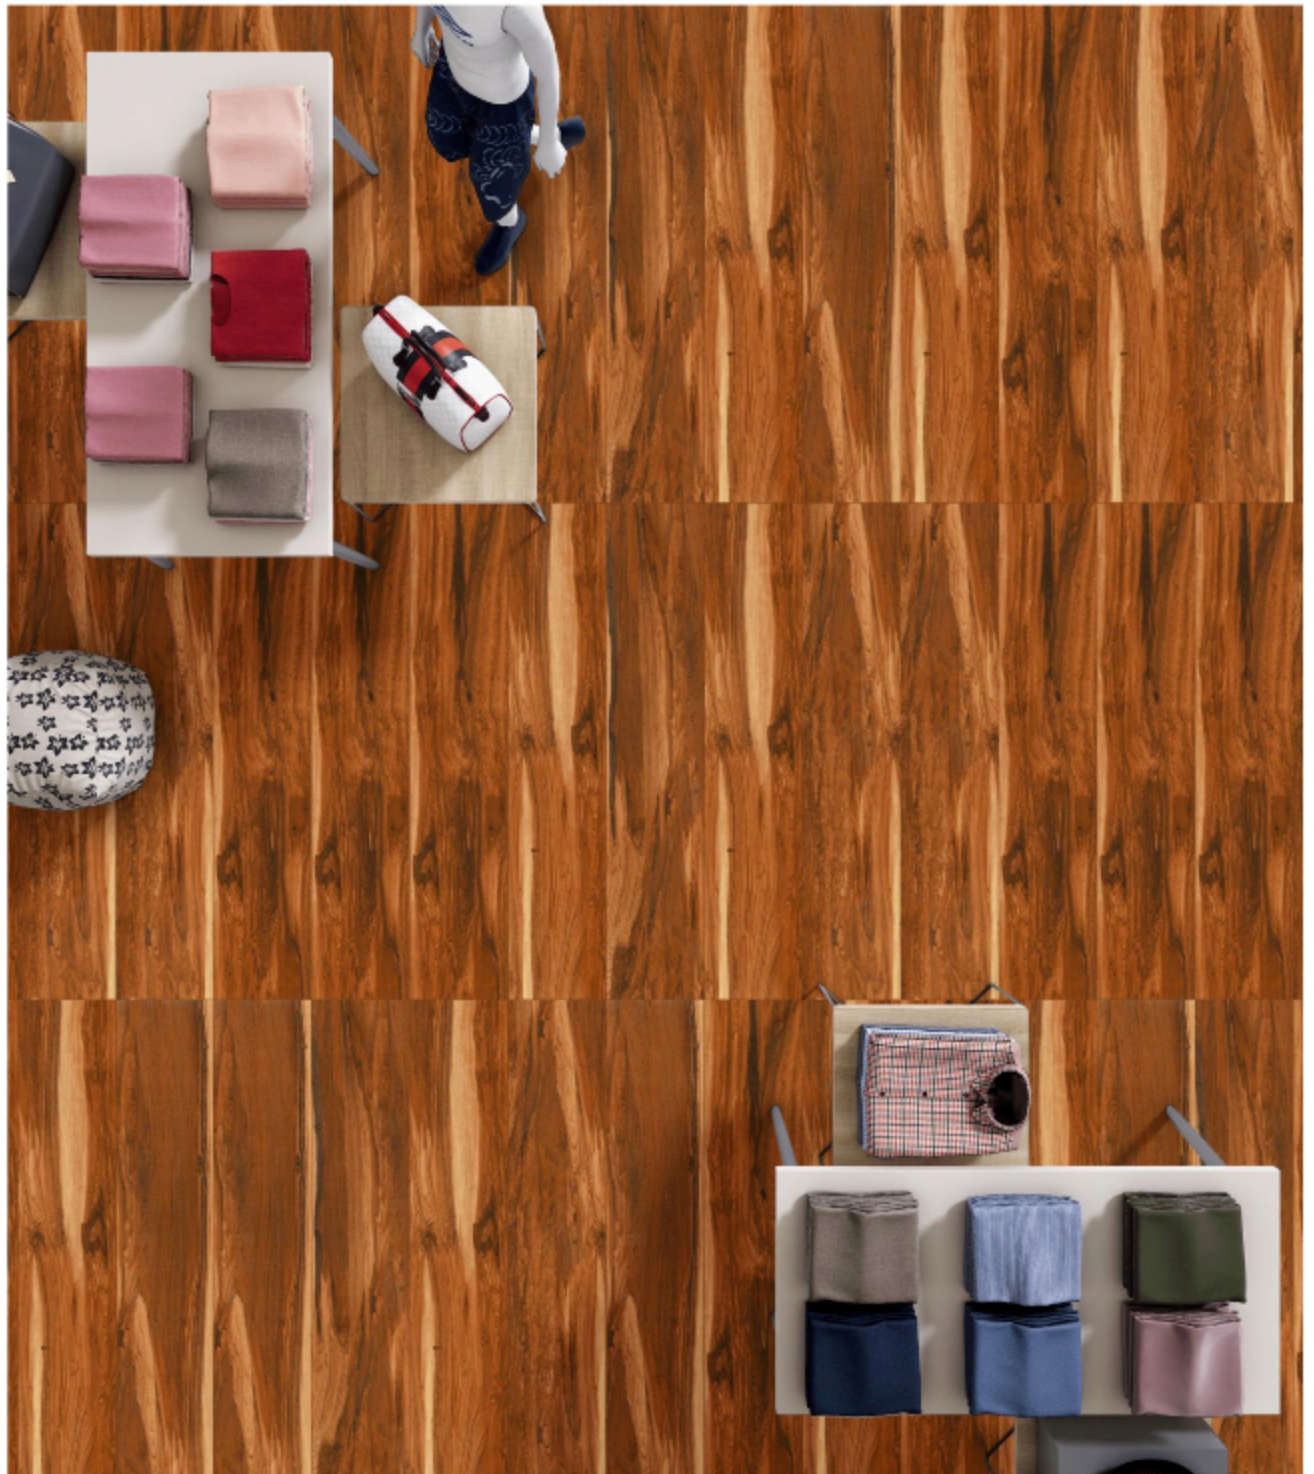

ENGLISH OAK

200x
1000 mm

Orion
CORPORATION