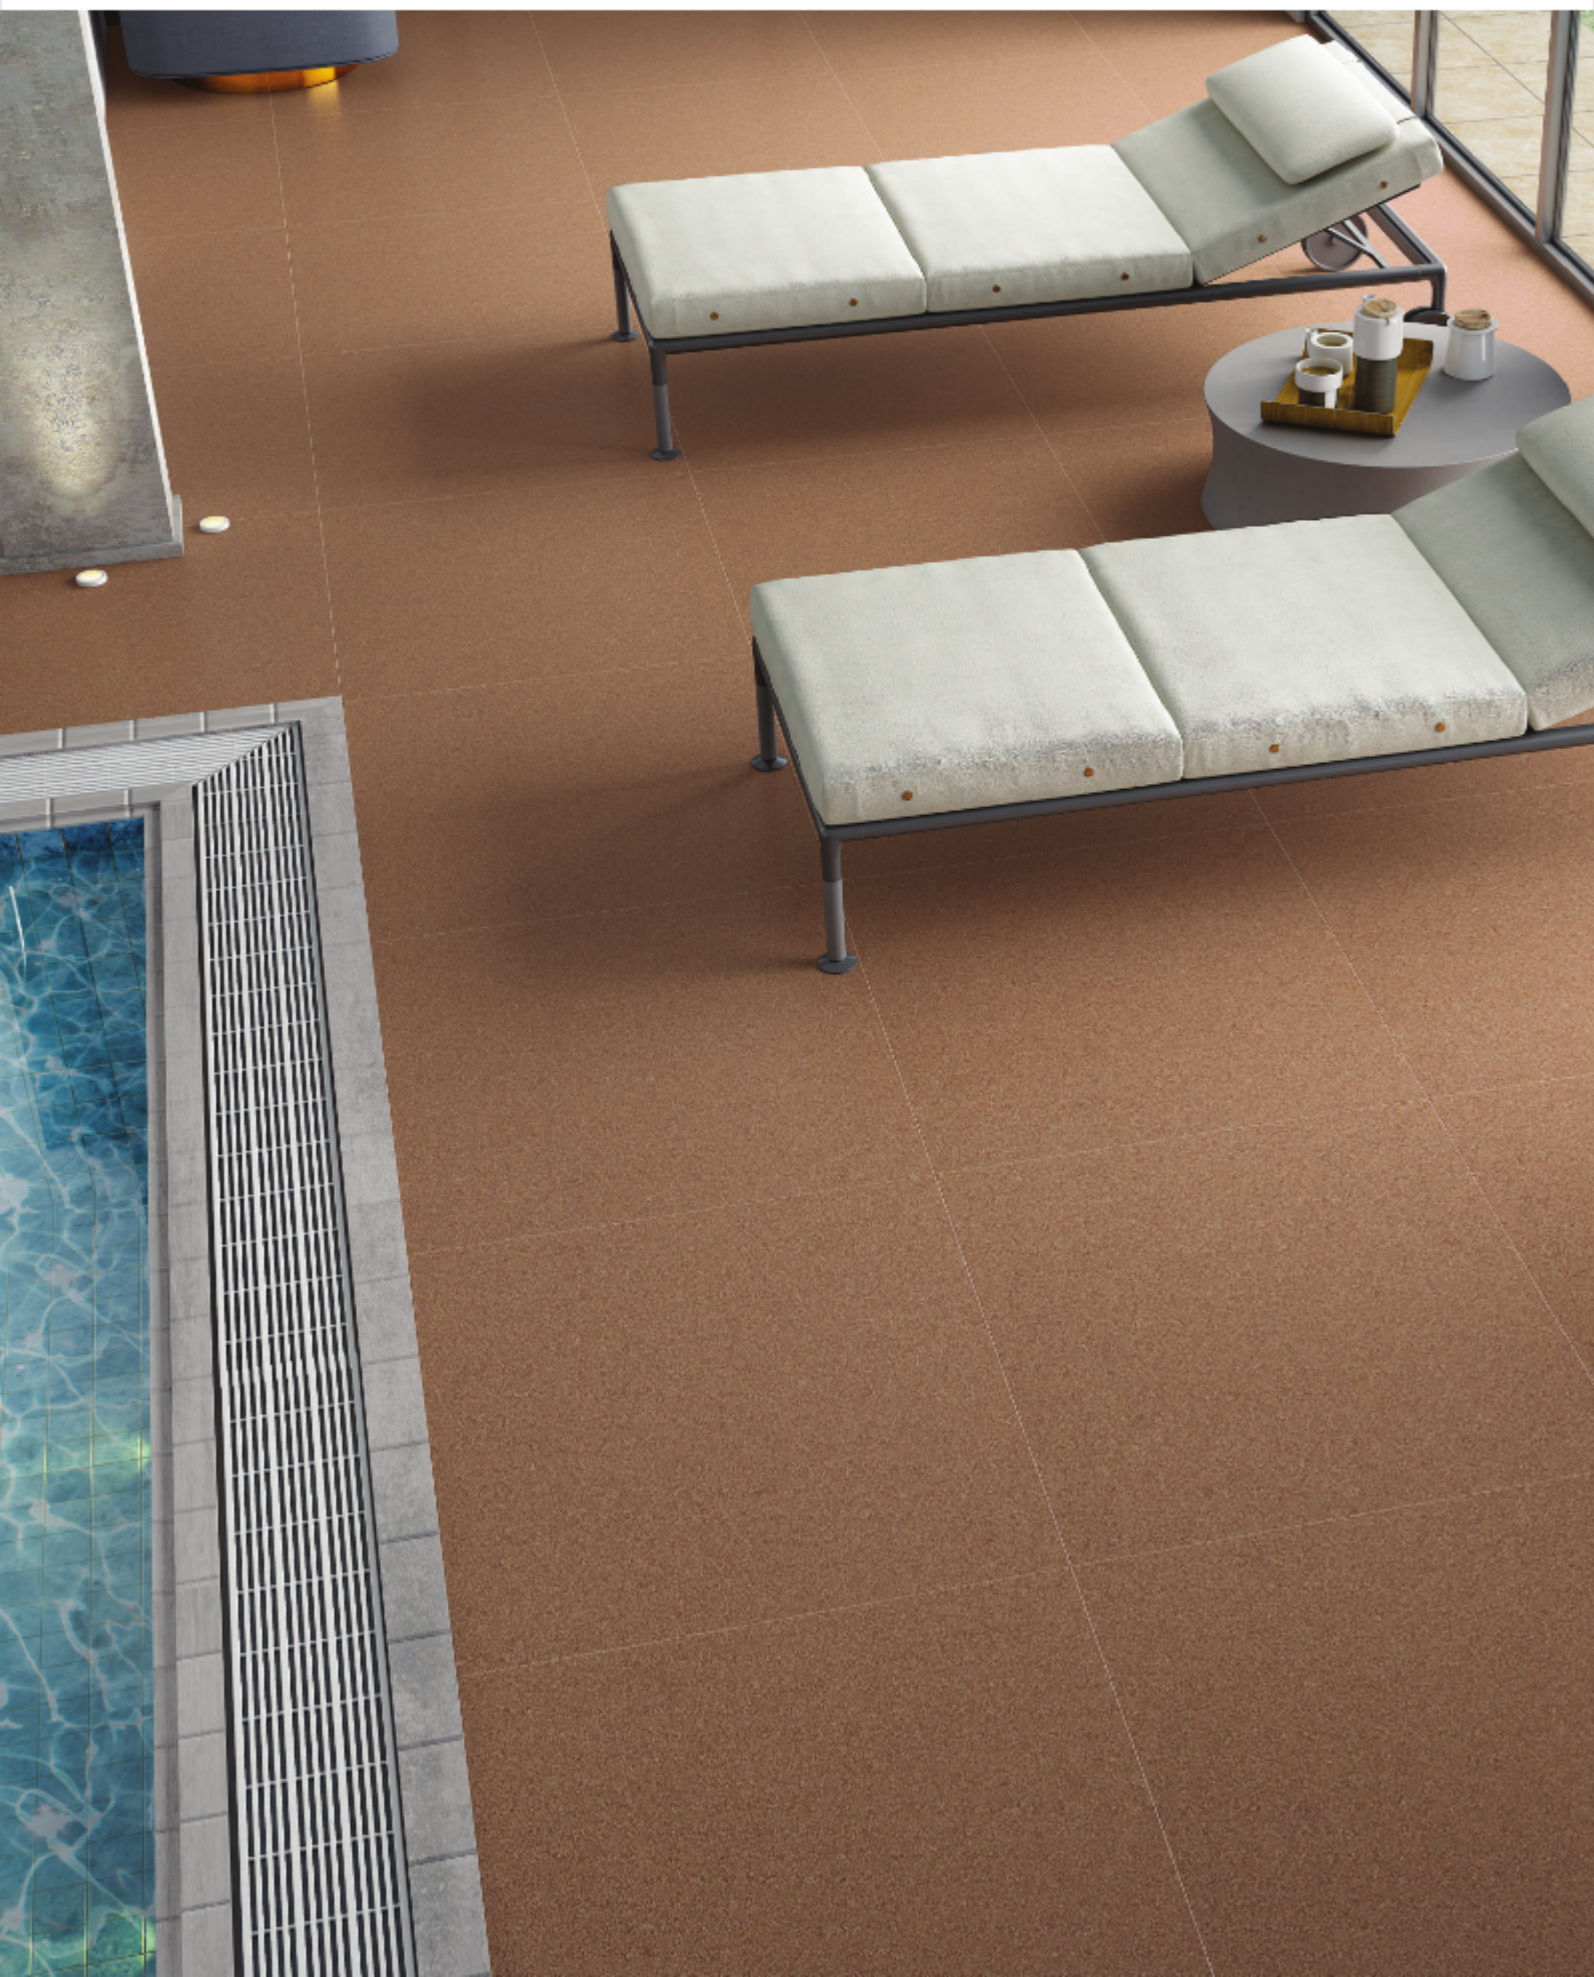

Preview of : copper matt - 600x600mm