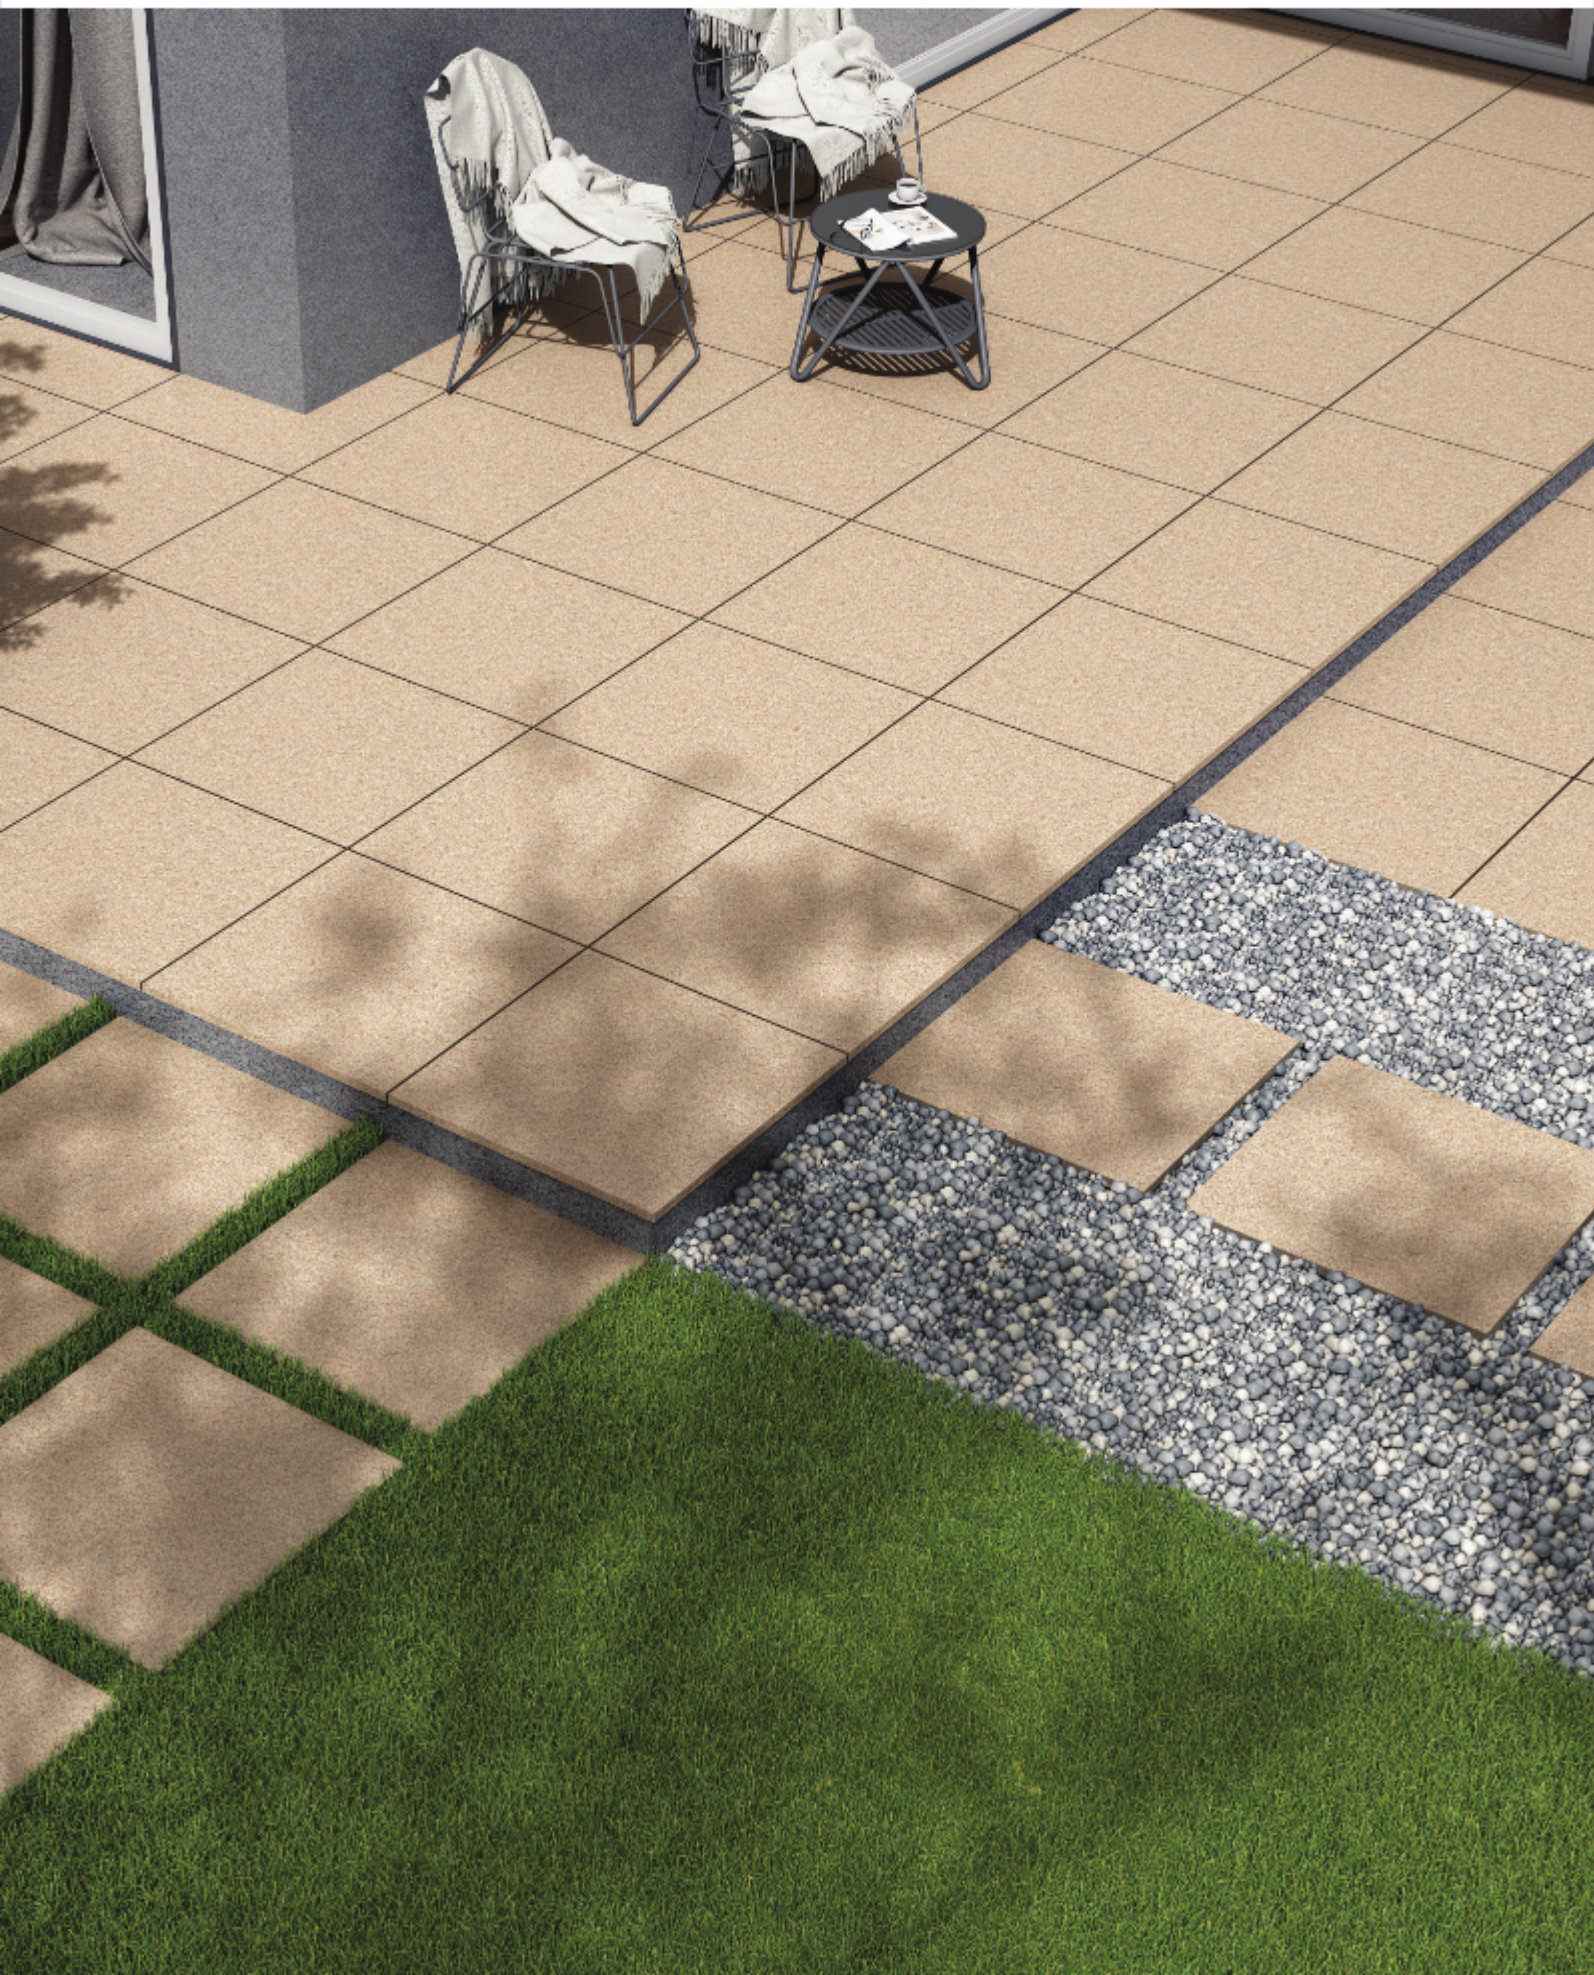

-  ZERO MAINTENANCE
-  LOW WATER ABSORPTION
-  IMPACT RESISTANCE
-  HIGH STRENGTH

Preview of : desert matt - 600x600mm

600x1200mm

Desert crystal

Desert matt

600x600mm

Desert crystal

Desert matt