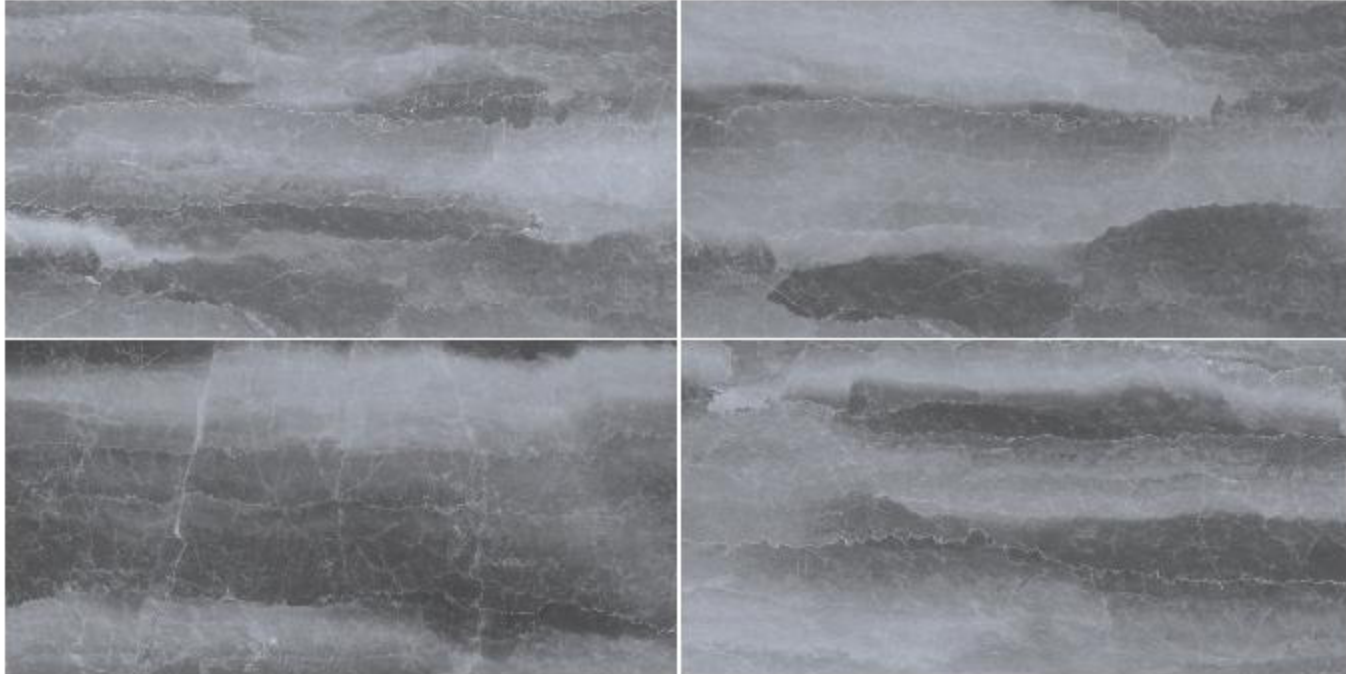

Glossy

shine your brightest

Orion
CORPORATION

Fiona Grey