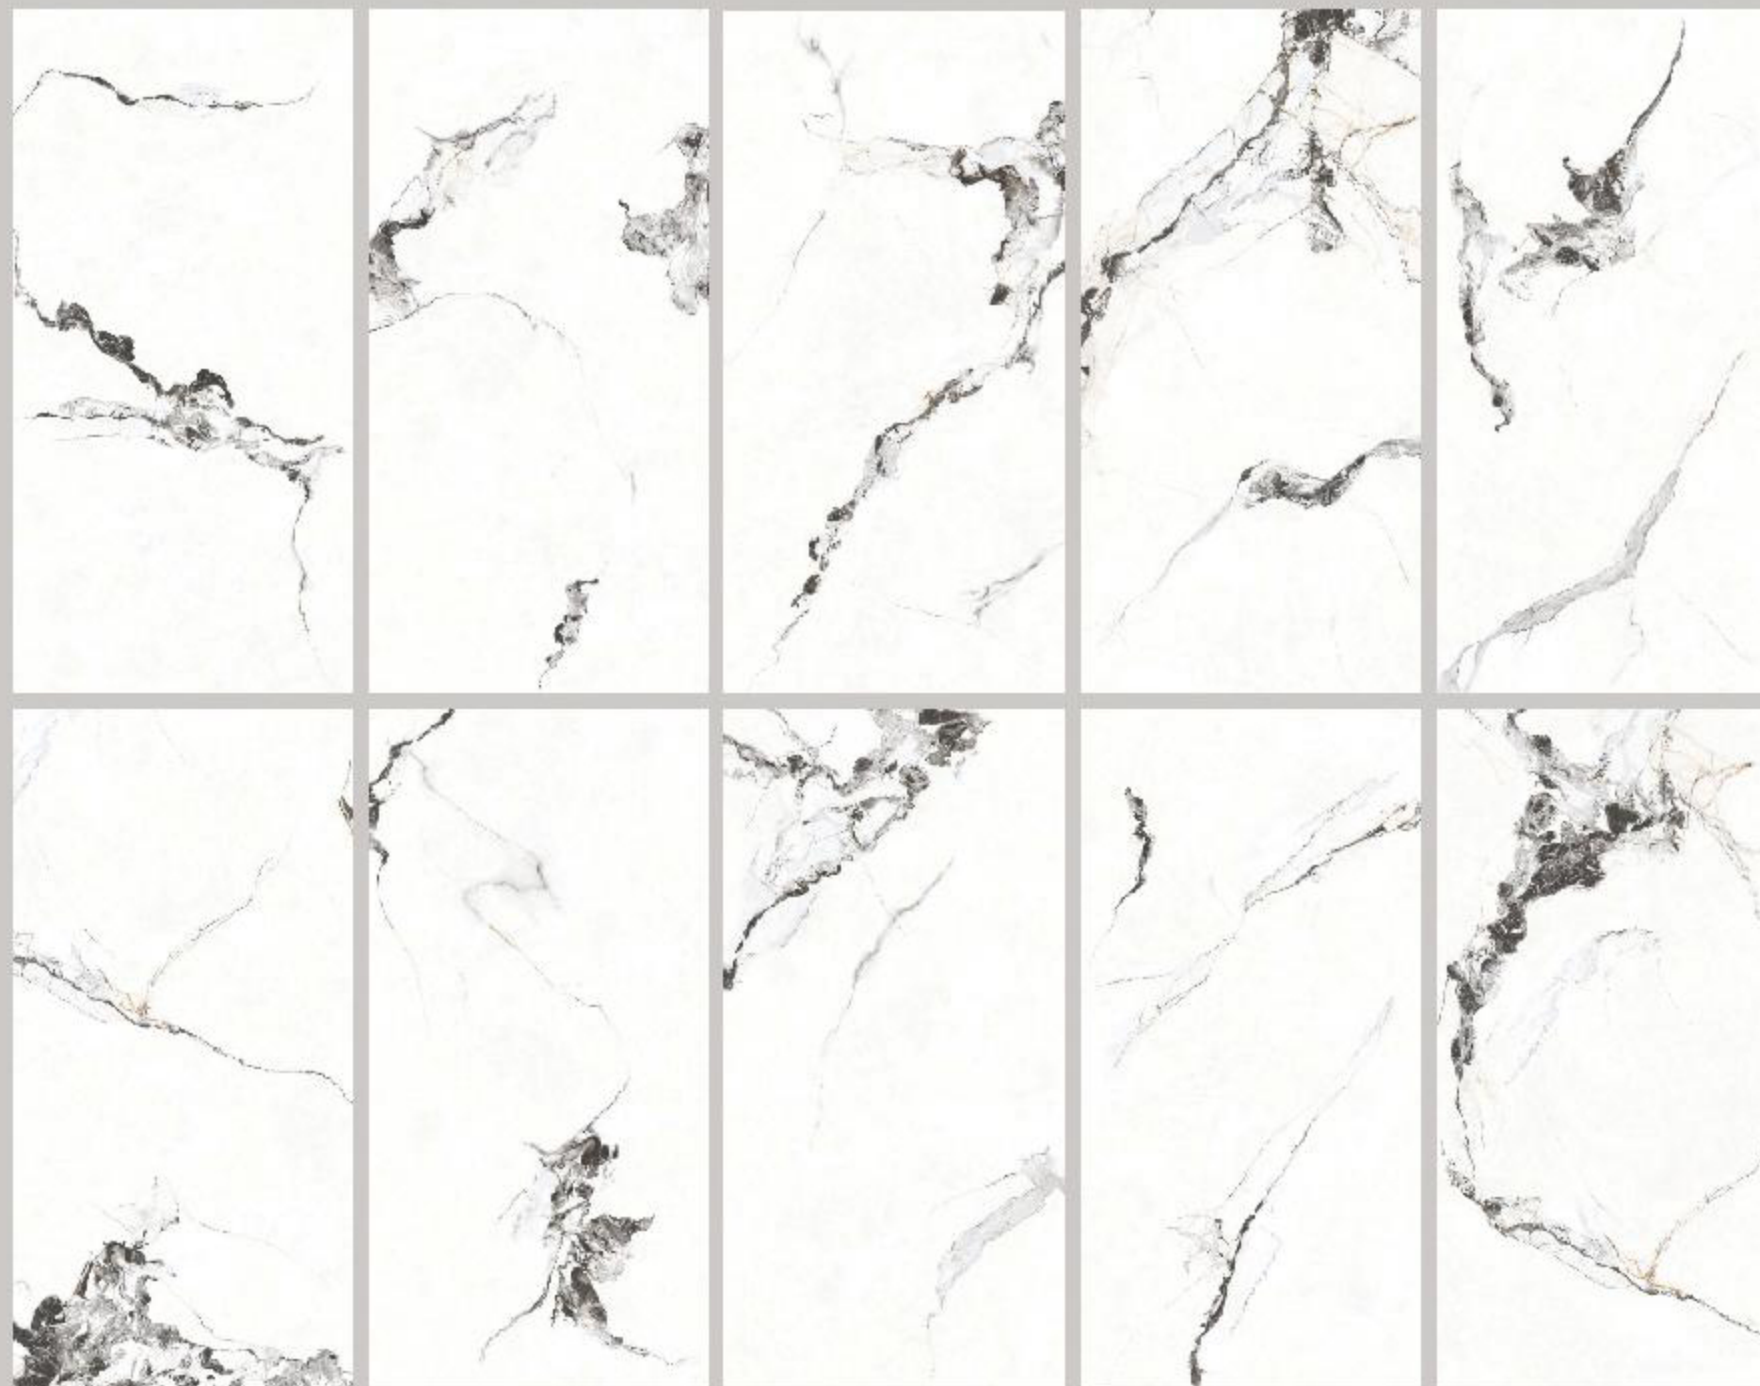

600x1200mm
GLAZED VITRIFIED TILES

AMAZING
EXPERIENCE

Laxer White