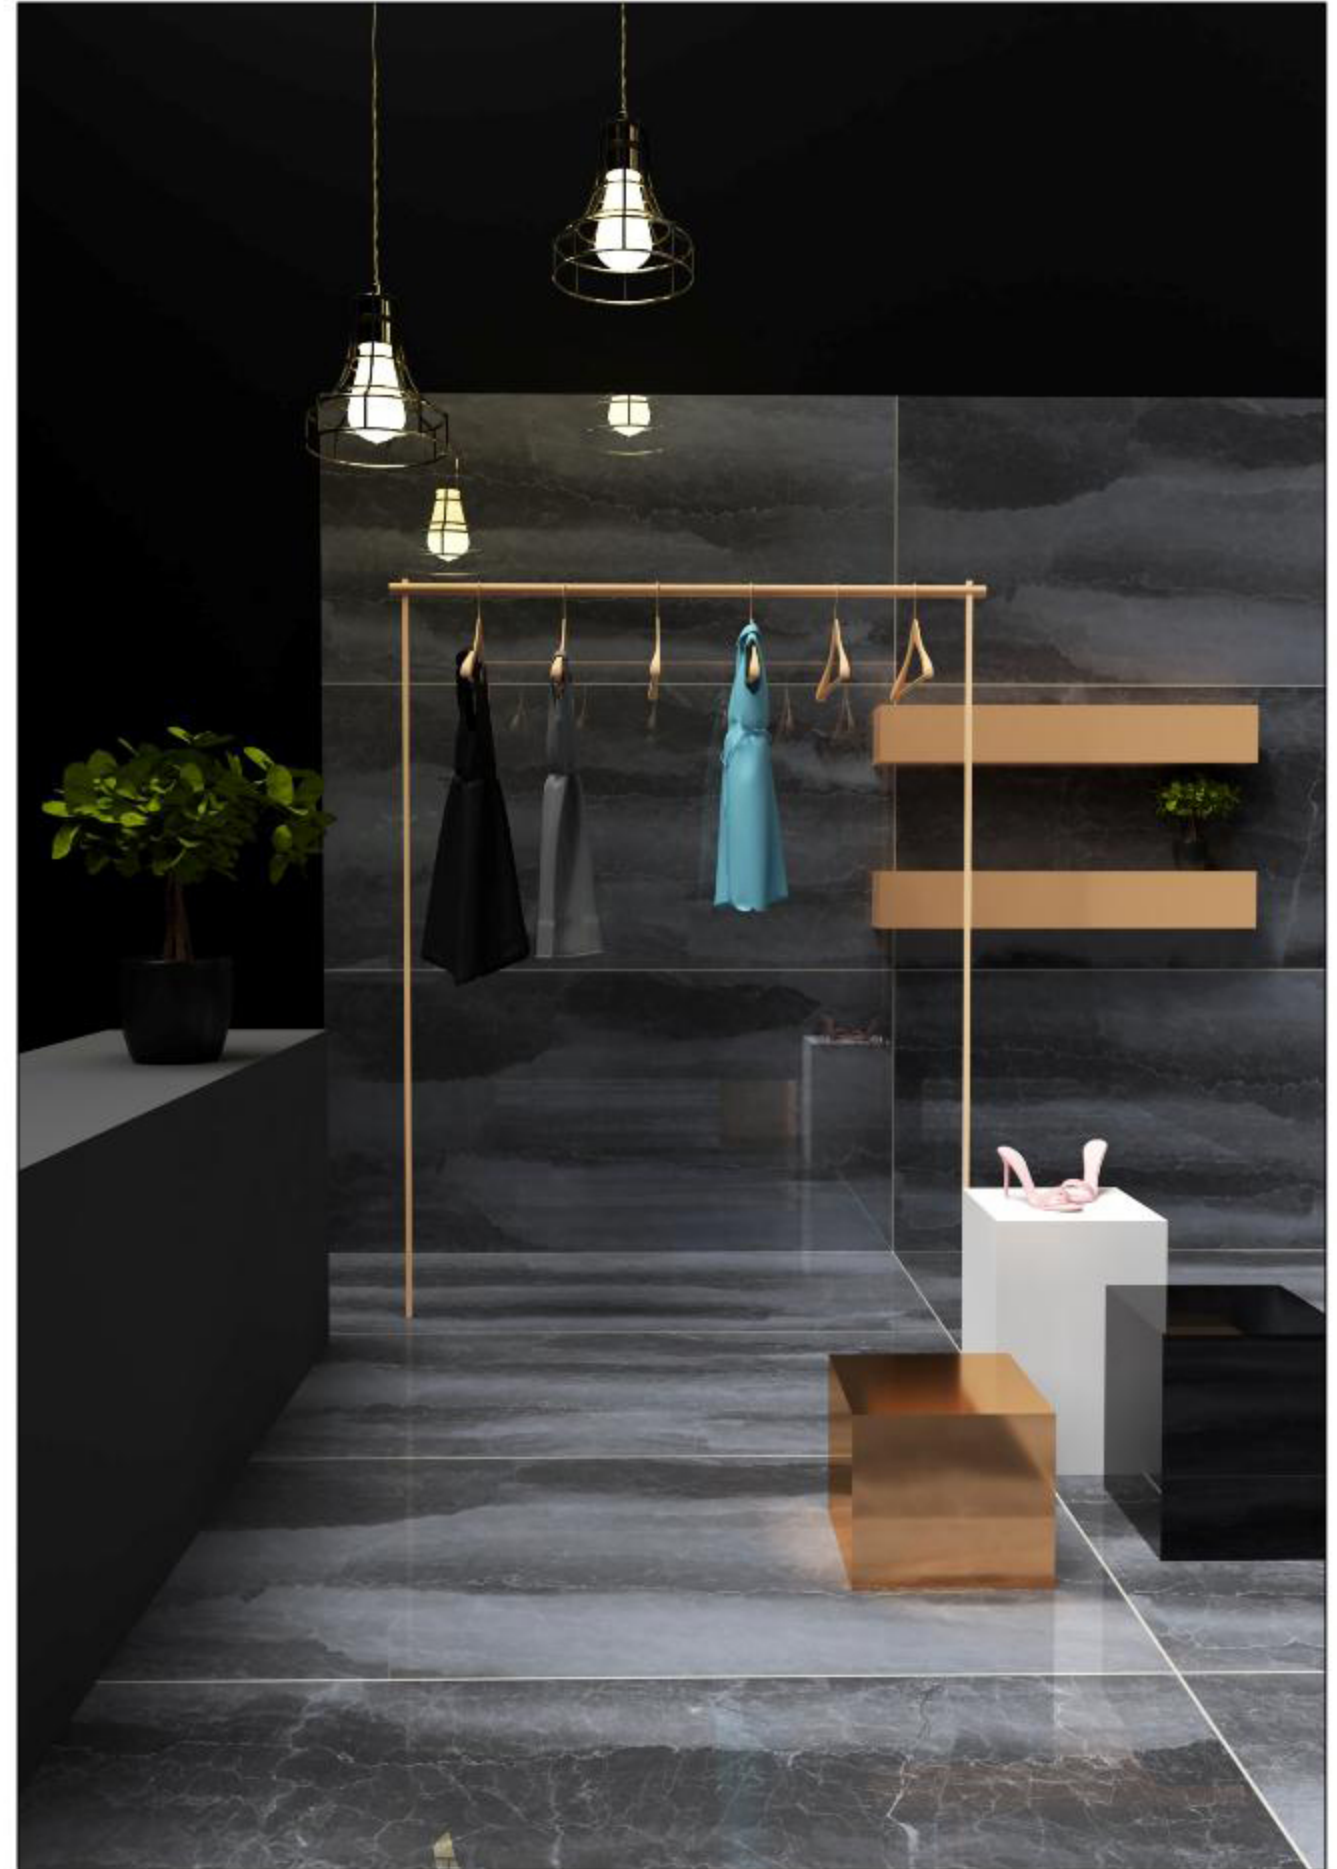

Glossy

shine your brightest

Orion
CORPORATION

Fiona Grey