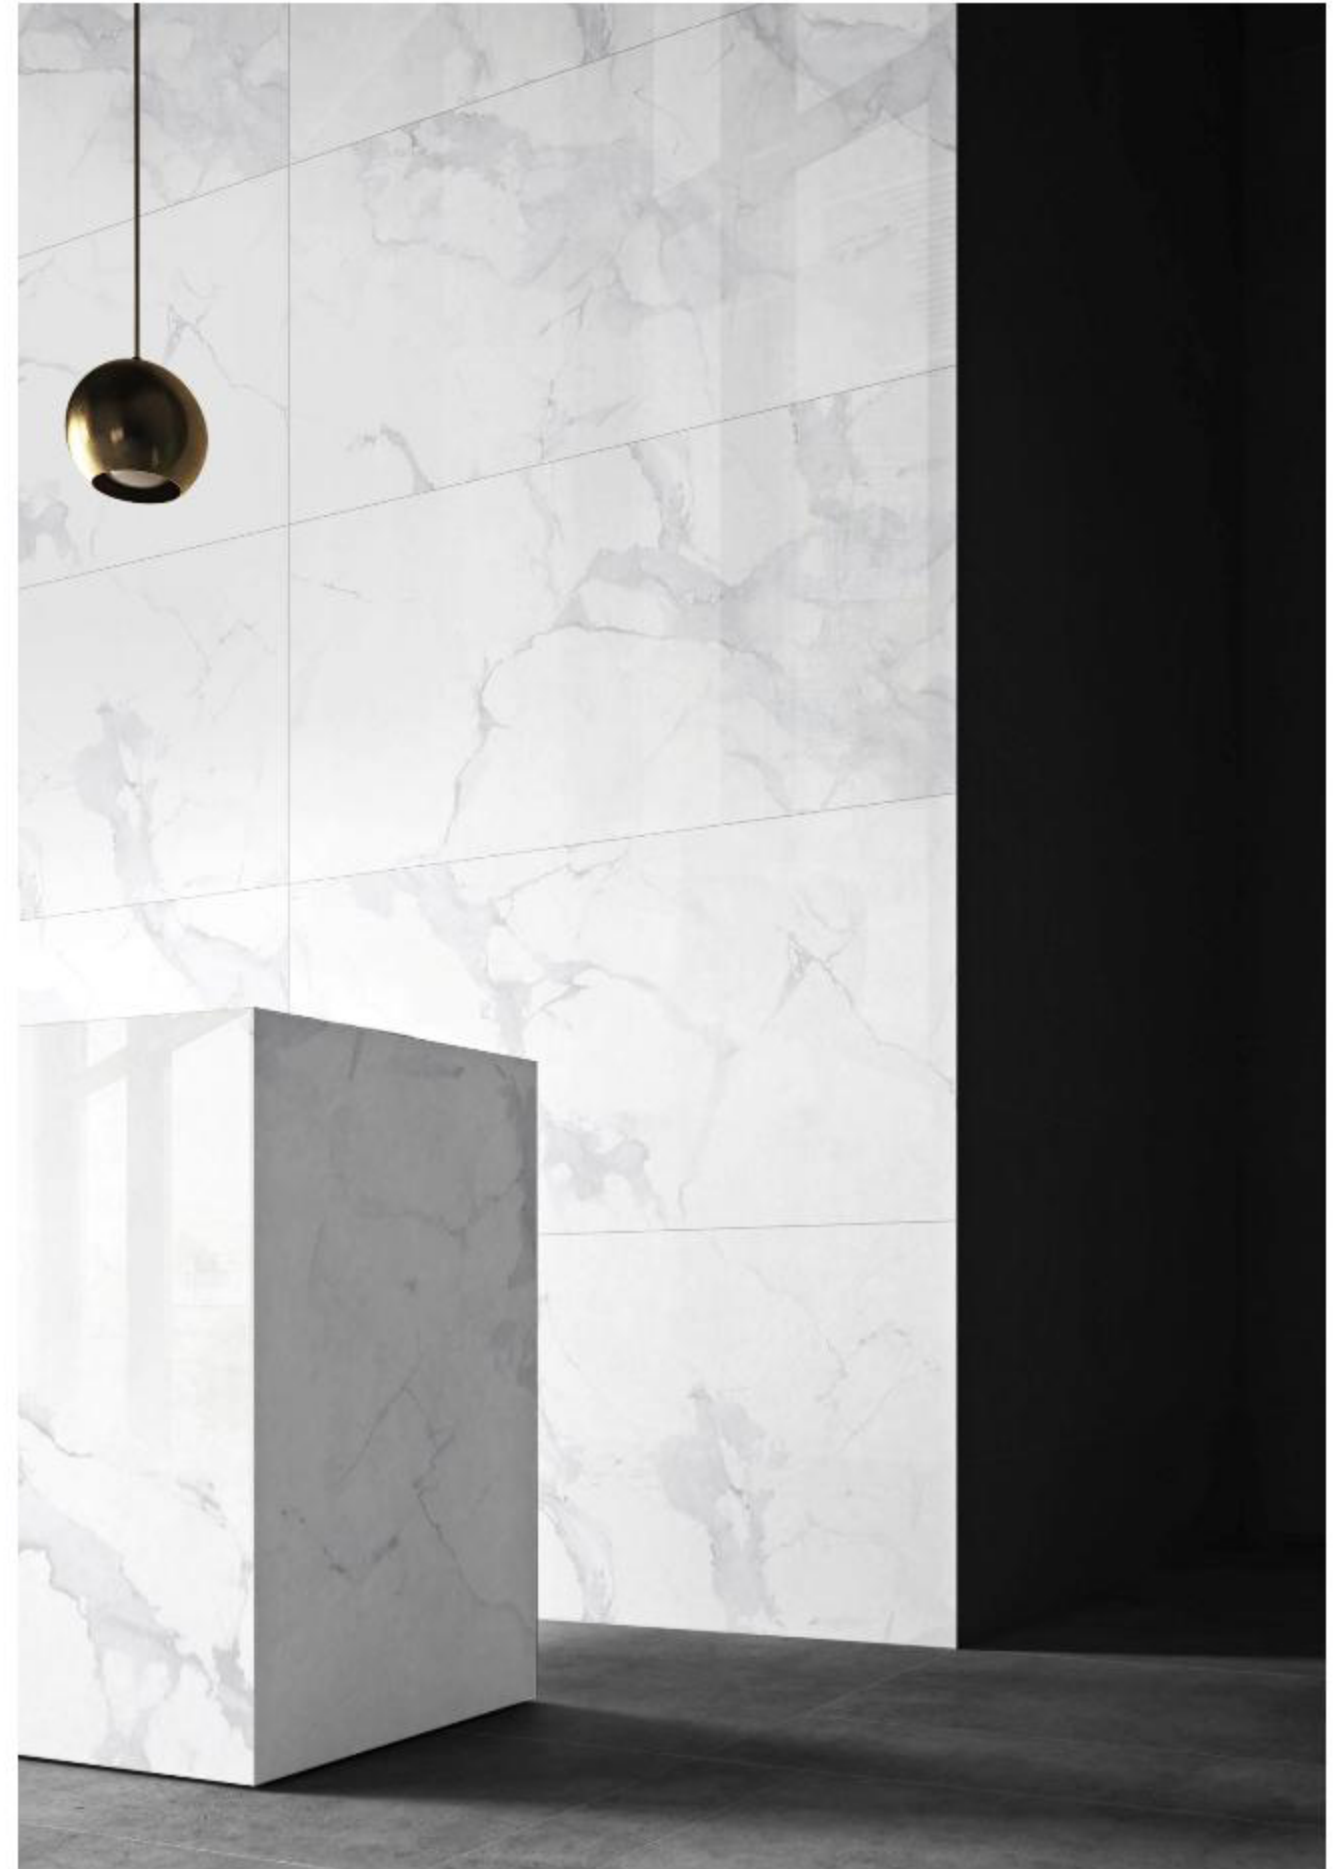

600x1200mm
GLAZED VITRIFIED TILES

Zekar Bianco

600x1200mm
GLAZED VITRIFIED TILES

Zekar Grey

Glossy
shine your brightest

Orion
CORPORATION

Kumbha Grey

Orion Corporation