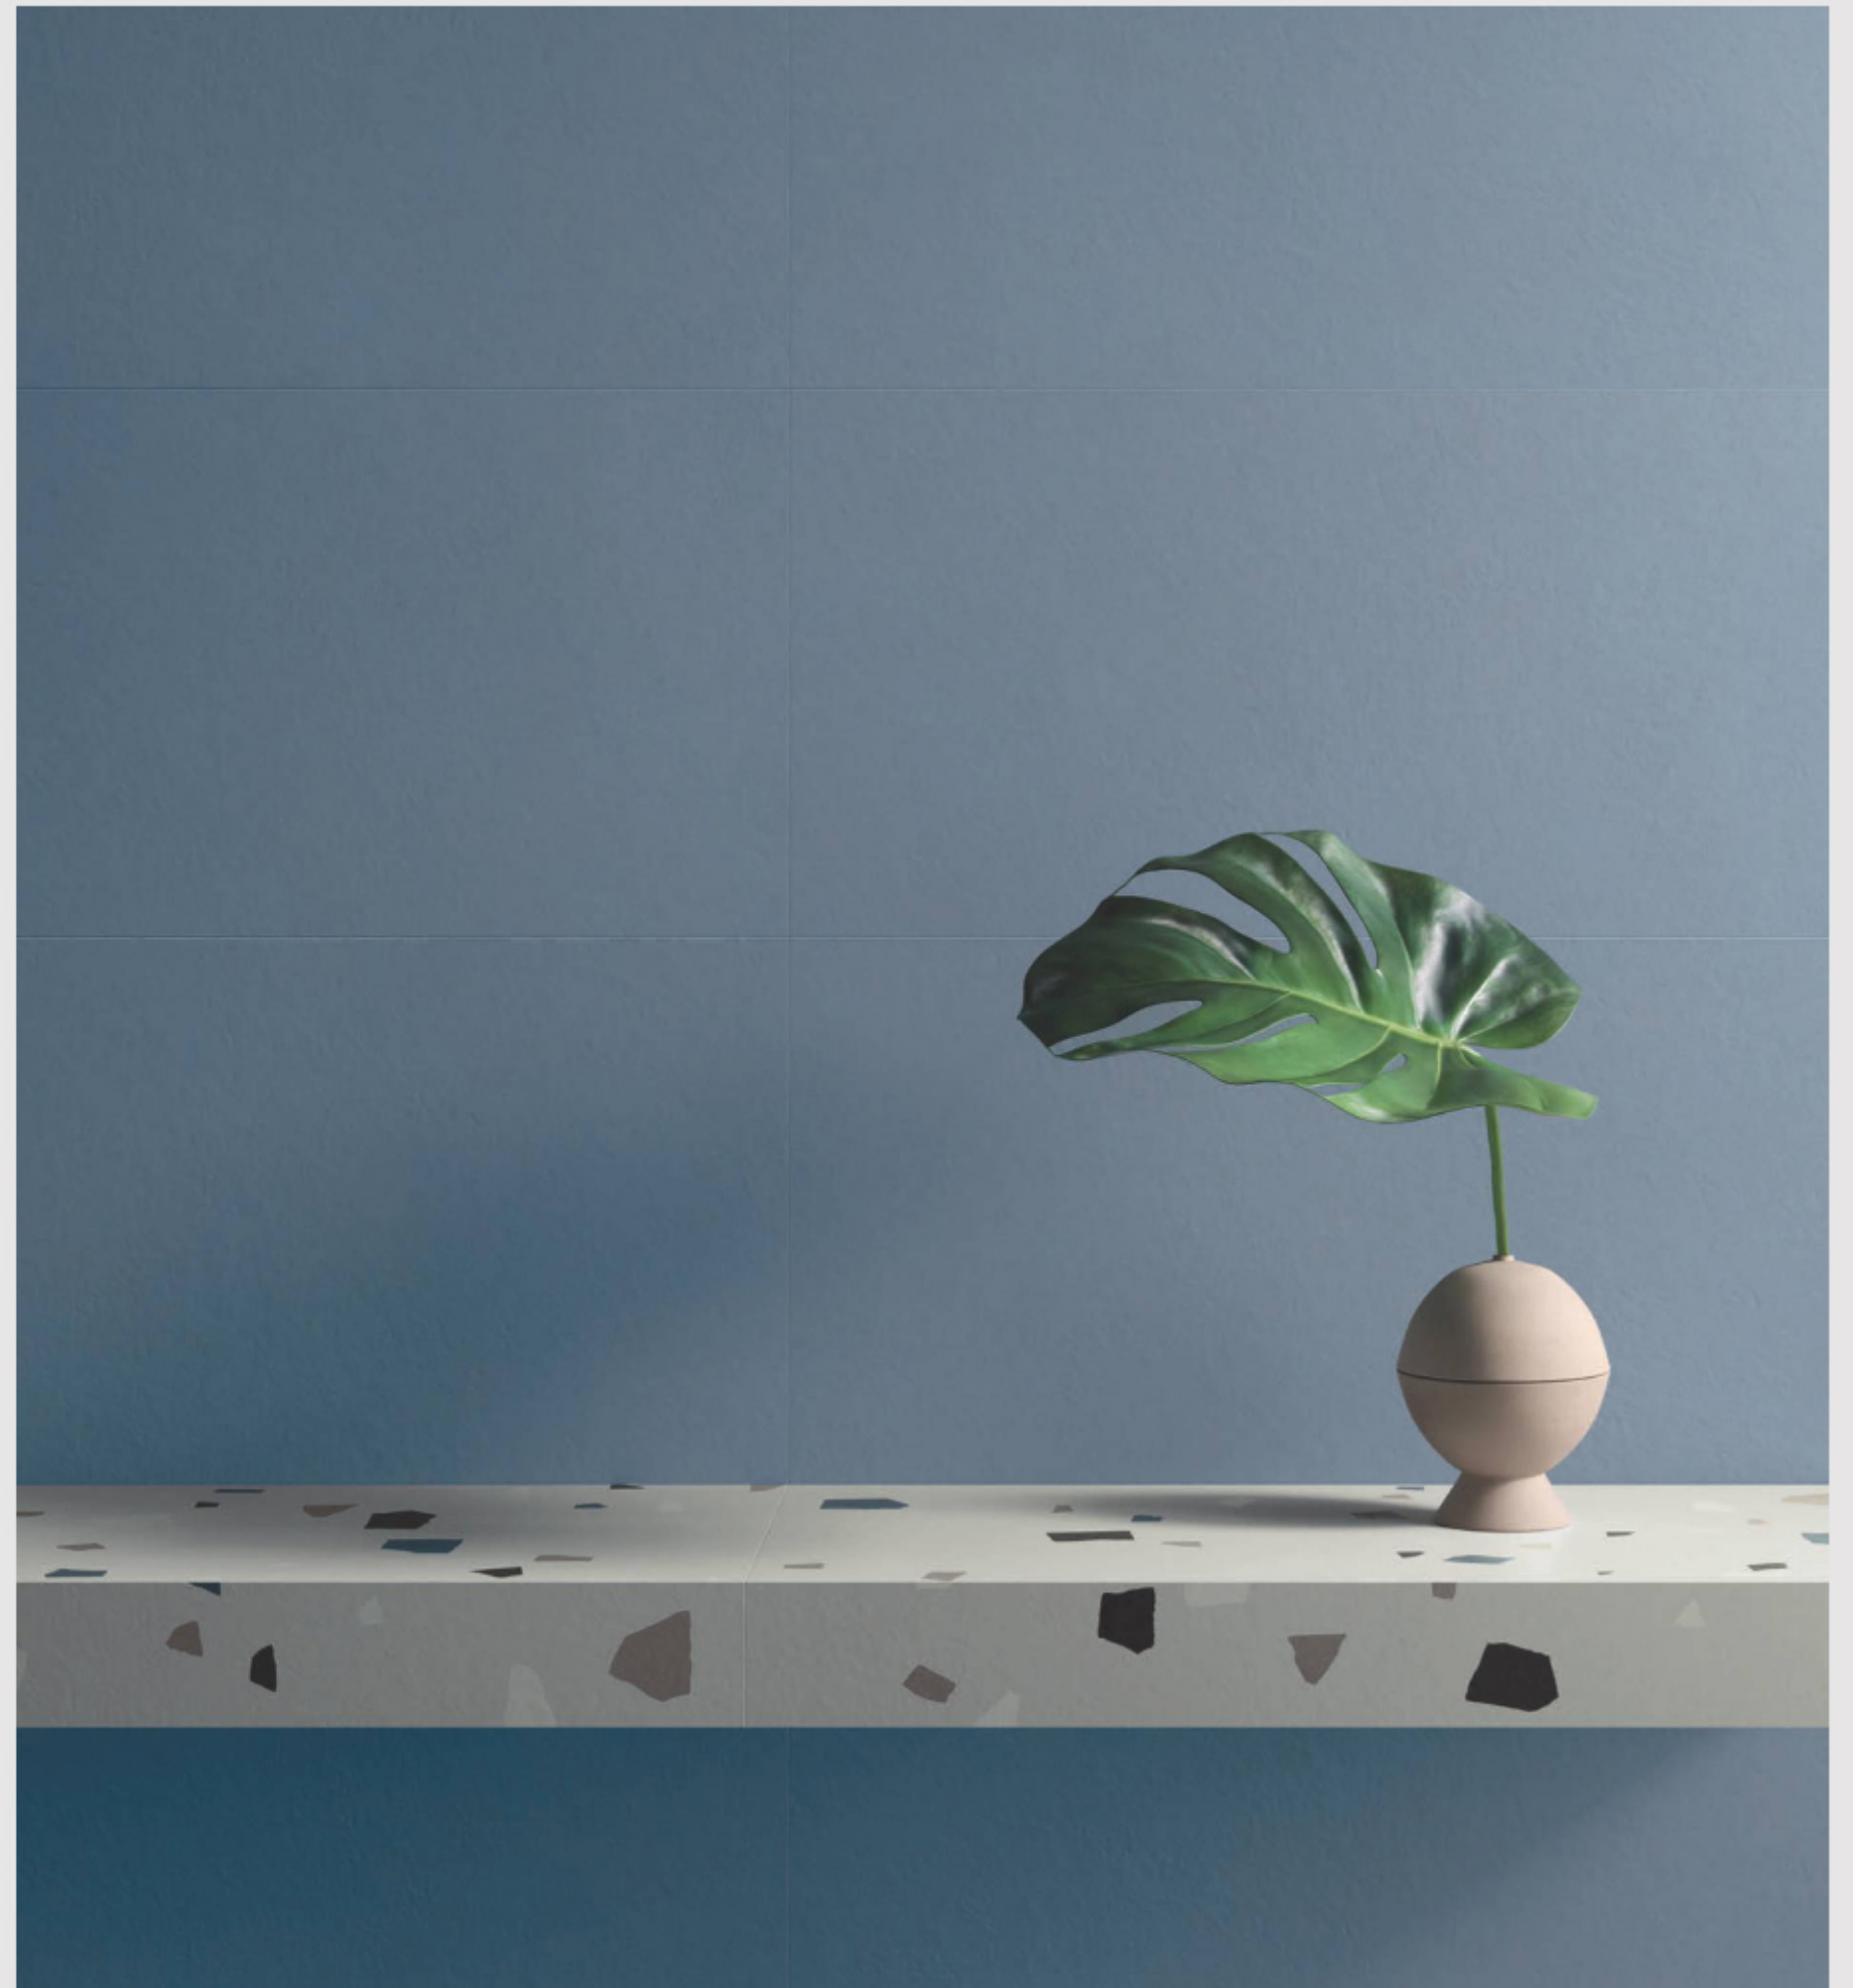

ACCOMPLISH
THE REALITY

Premium Pastel Colour Range

| 600X1200MM

FULFIL YOUR CREATIVE AMBITION

WITH OUR PASTEL SERIES

Explore the pastel colour tiles of the our collection and let your imagination be ignited with interior designs that everyone desires and then allow the abstract and finishes to guide you to the perfect create floor and wall

Begin with Pattern

The pastel impact of these tiles comes from the seemingly endless natural pastel variations that we've added to our collection.

Begin with your Imagination

These tiles allow to beautifully translate every imagination to reality through their contemporary and eye-pleasing appeal.

MAKING AN IMPACT
JUST NOT ON
THE ENVIRONMENT

You can see
how we're revolutionising
our new pastel range.

THREE REASONS TO CHOOSE SEVEN COLORS

01] Embrace Perfect Imperfections

These seven pastel shades highlight the walls and floors of a space with their neutral tones creating a spacious view of a place.

02] Discover Undefined Beauty

This collection of pastel tiles evokes profound emotions while enlisting a sense of comfort to the place.

03] See Colour Differently

The uniqueness of the colours creates a smooth and chic aura with an urban touch that is perfect for the interior of every modern home.