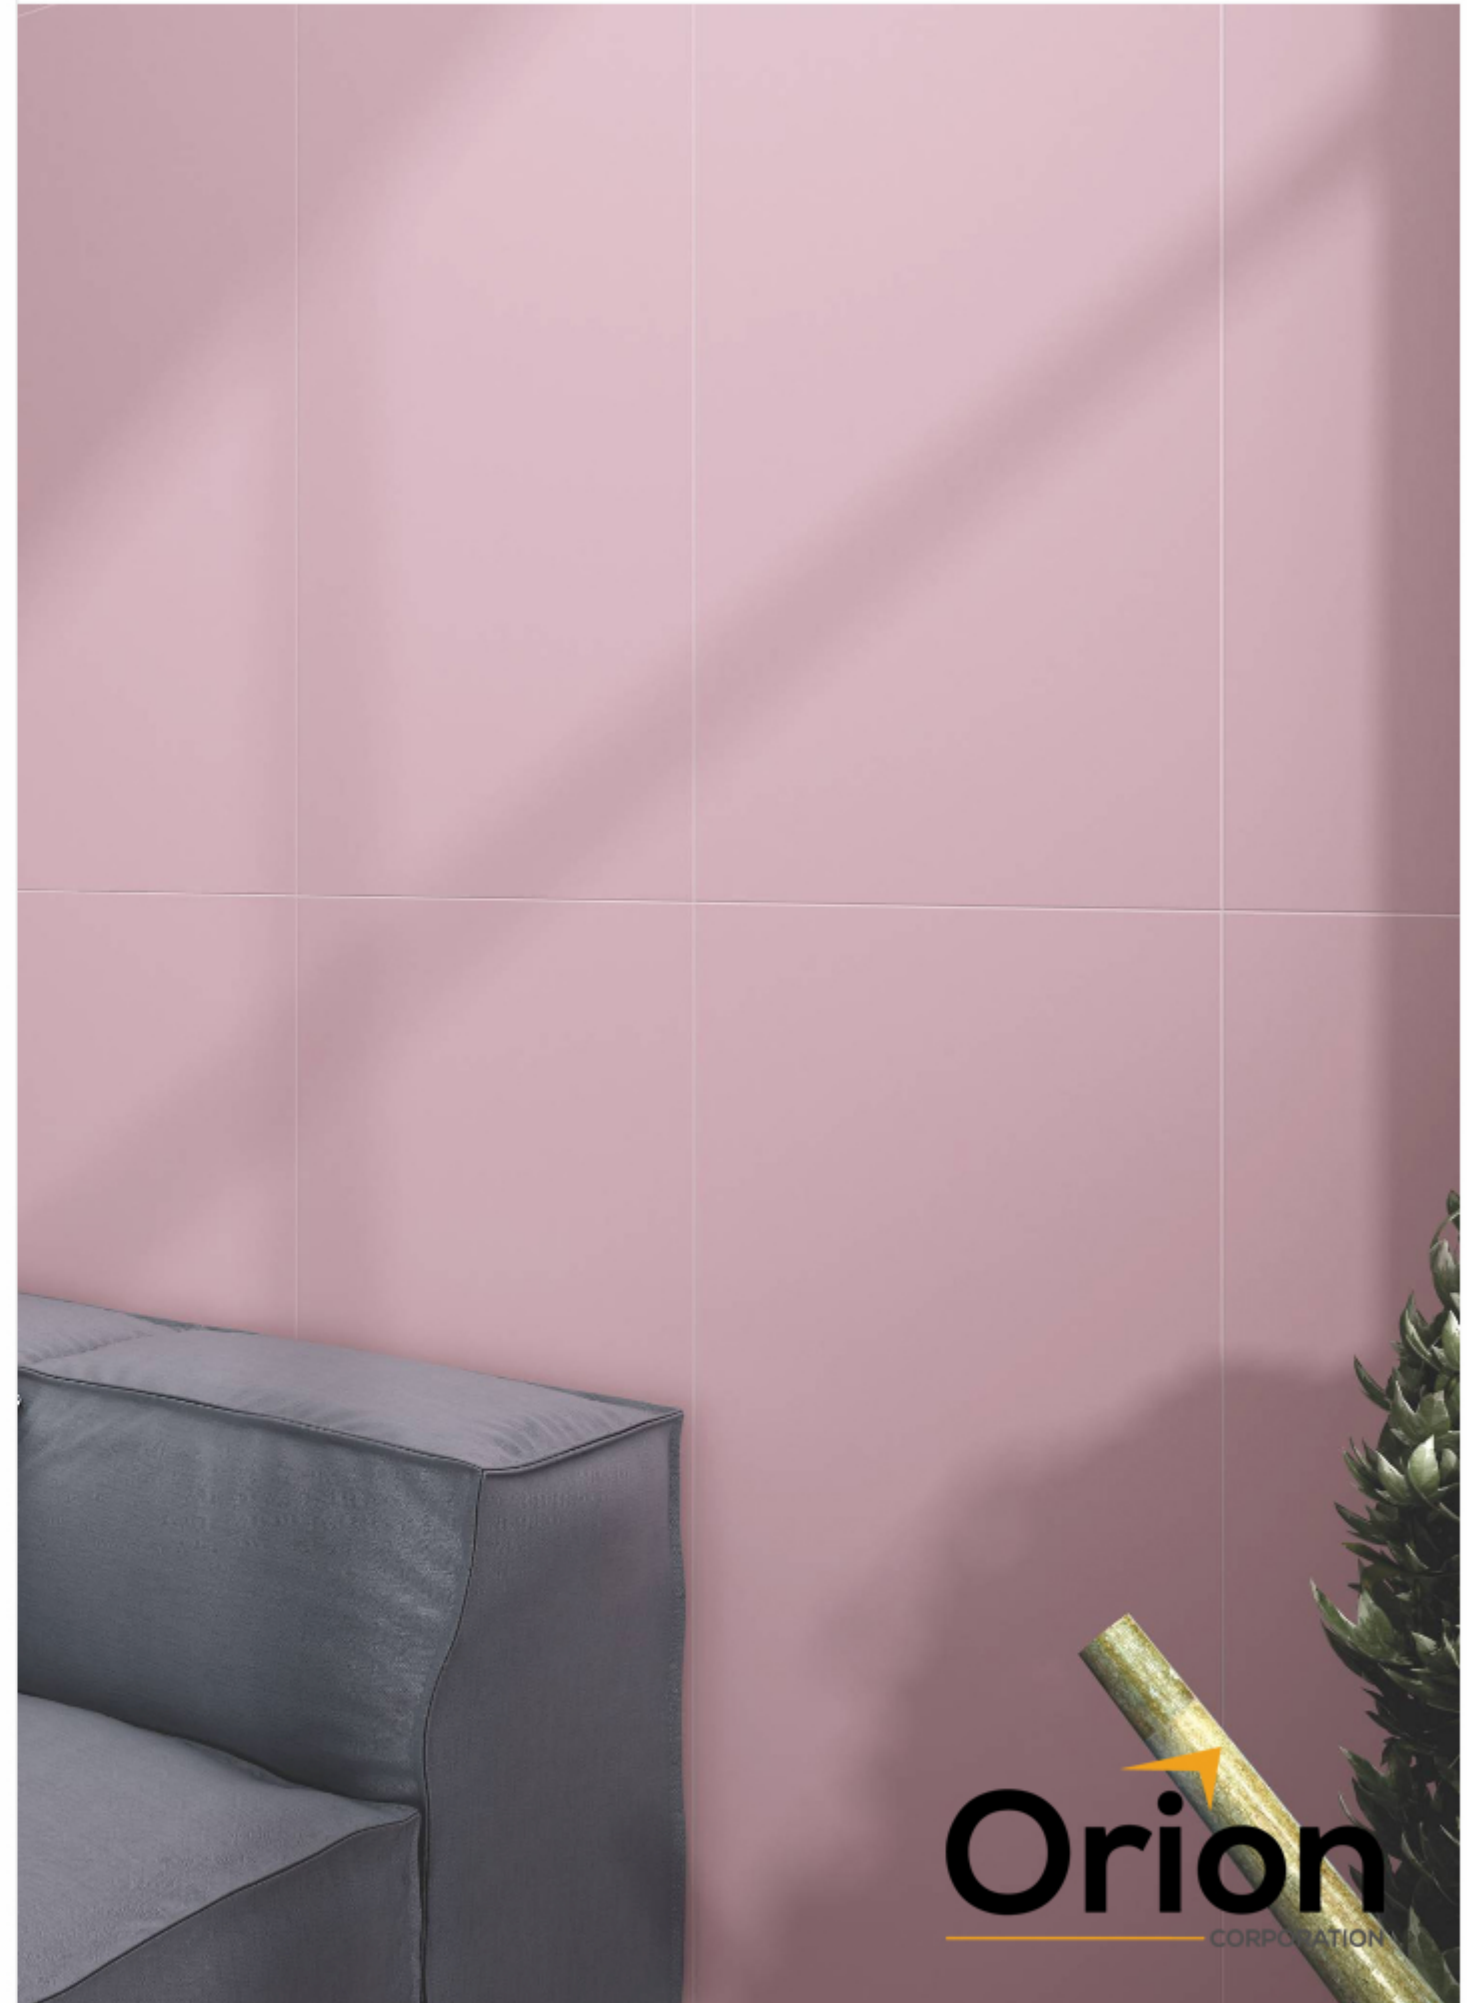

CRAYON
PLUM

MATT
FINISH

600X
1200MM

Orion
CORPORATION