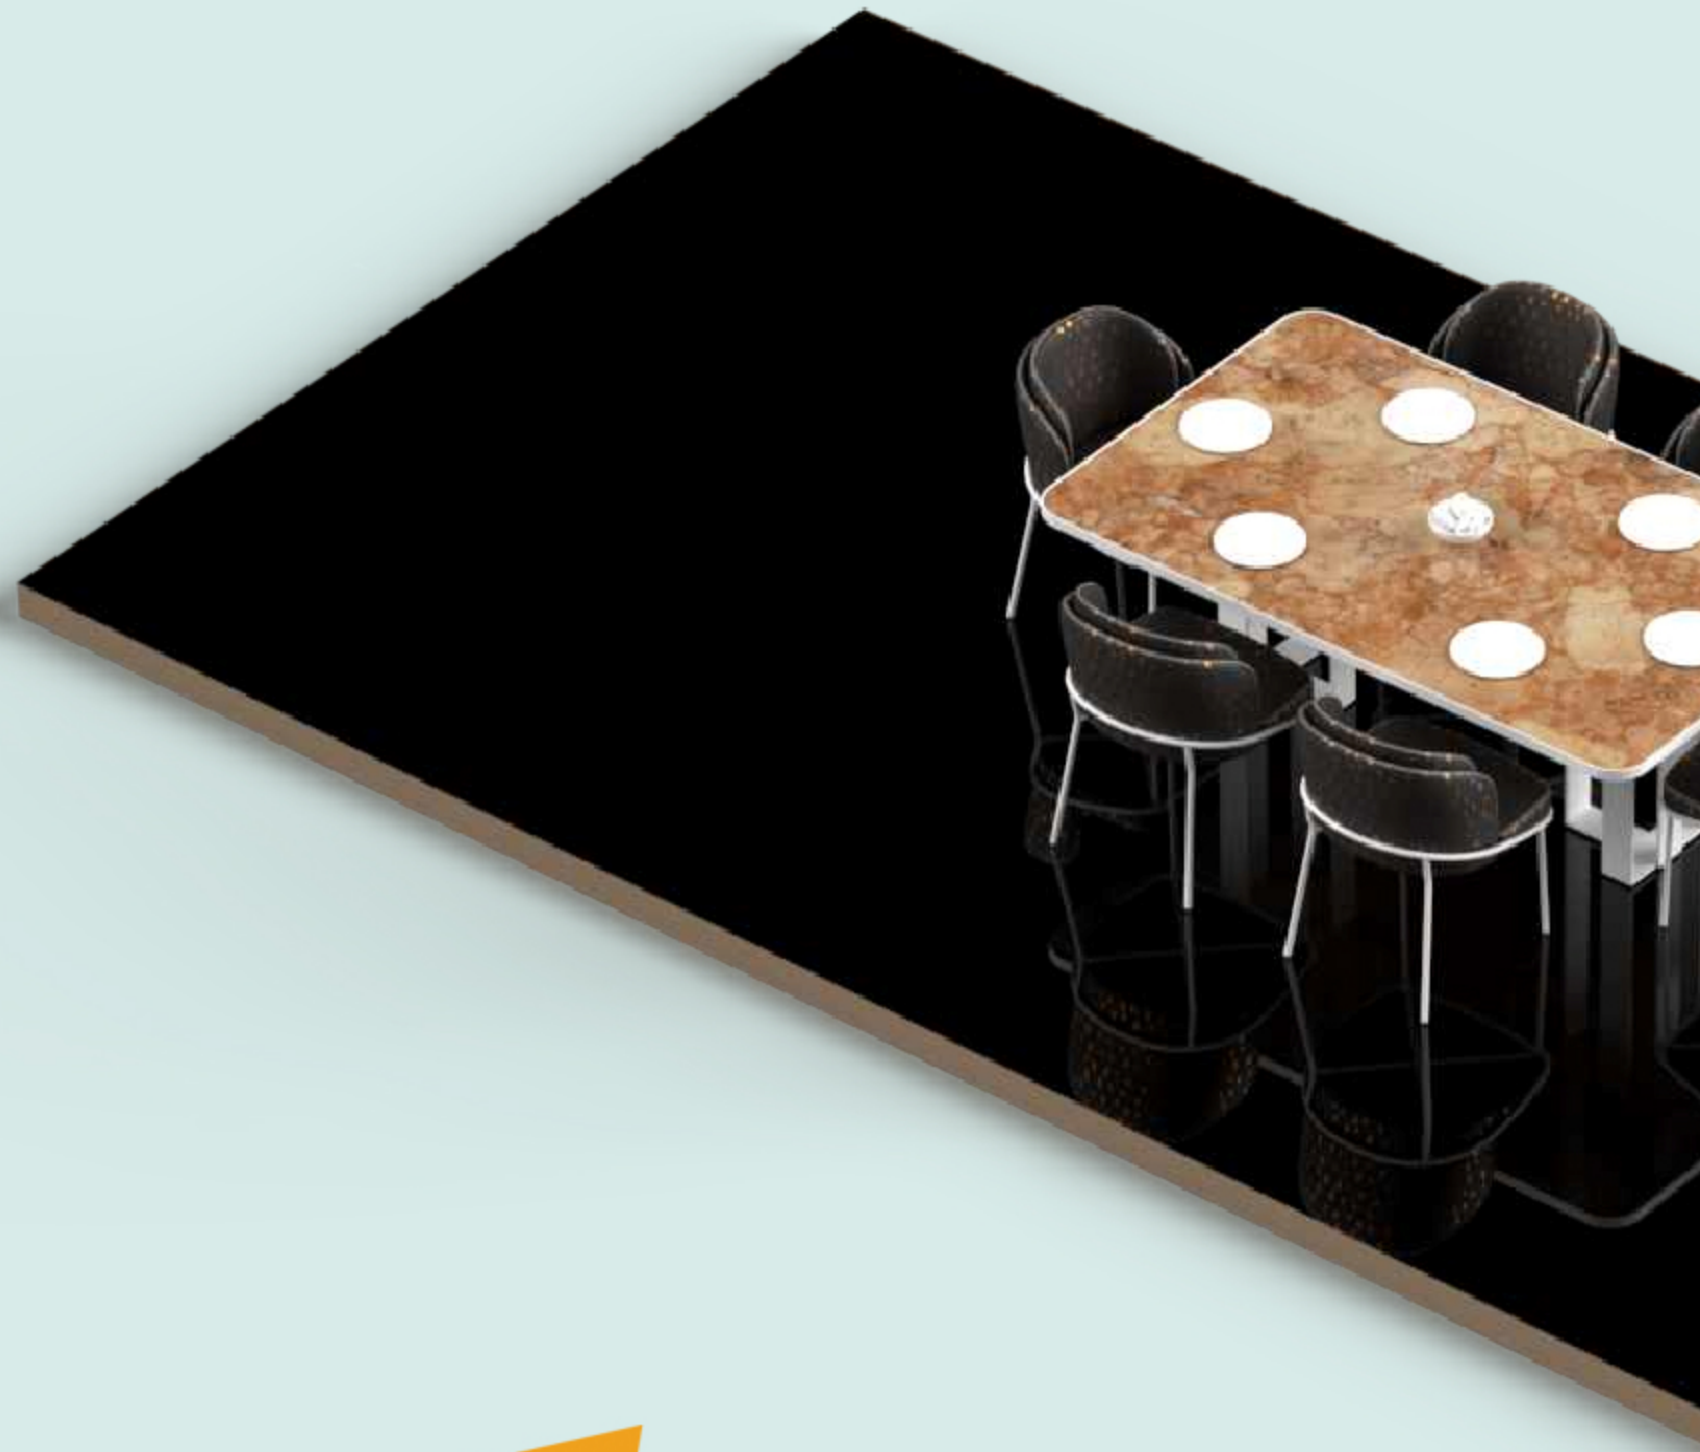

Zed Black

tile
by

Zed Black

Orion
CORPORATION

APPLICATIONS

AIRPORT

RESTAURANTS

FITTED KITCHENS AND
THROOM FURNITURE