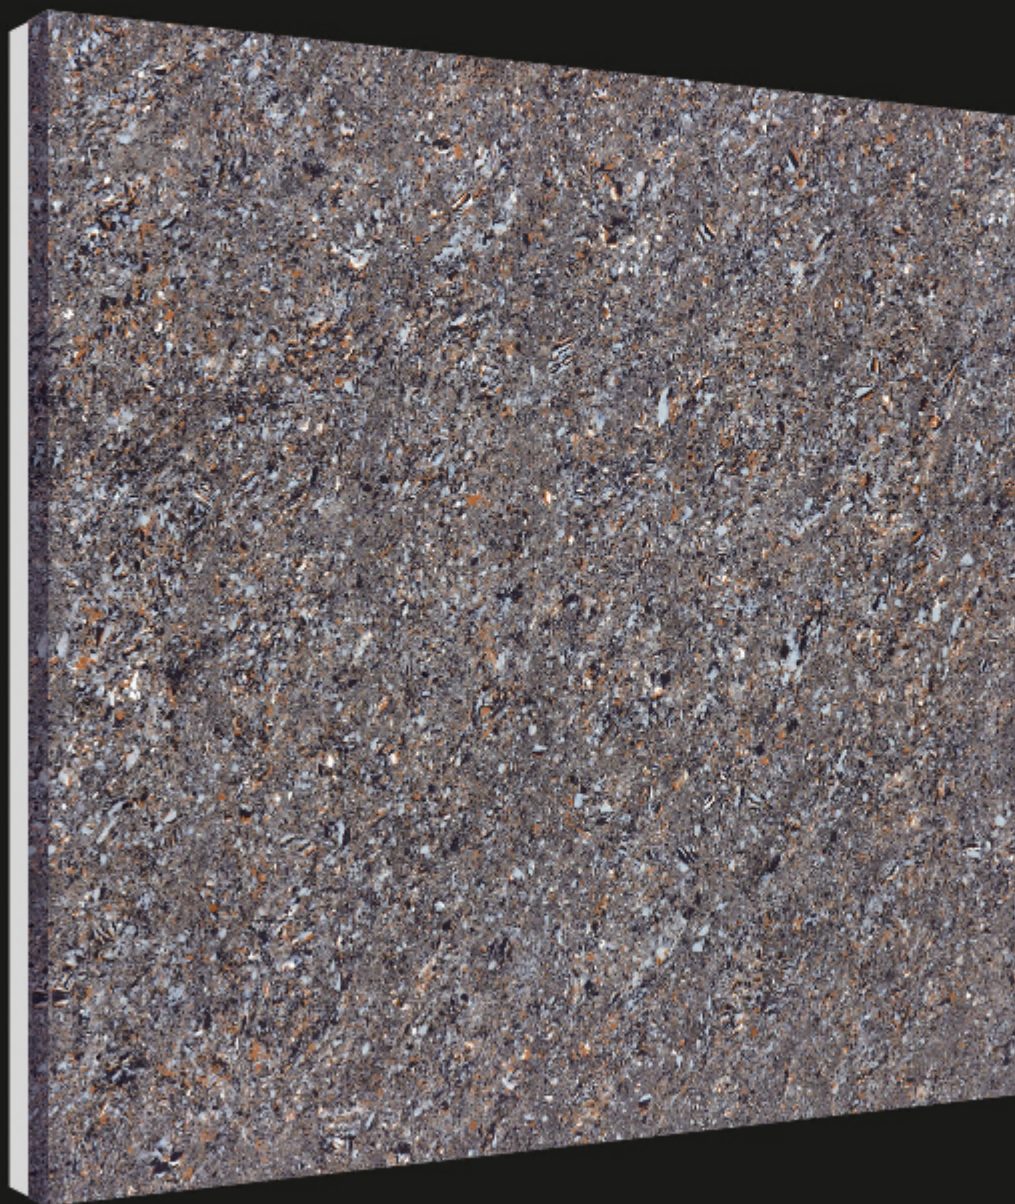

600x600mm
DOUBLE CHARGE
vitrified tiles

Orion
CORPORATION

New
ARRIVAL

Natural
PANDA