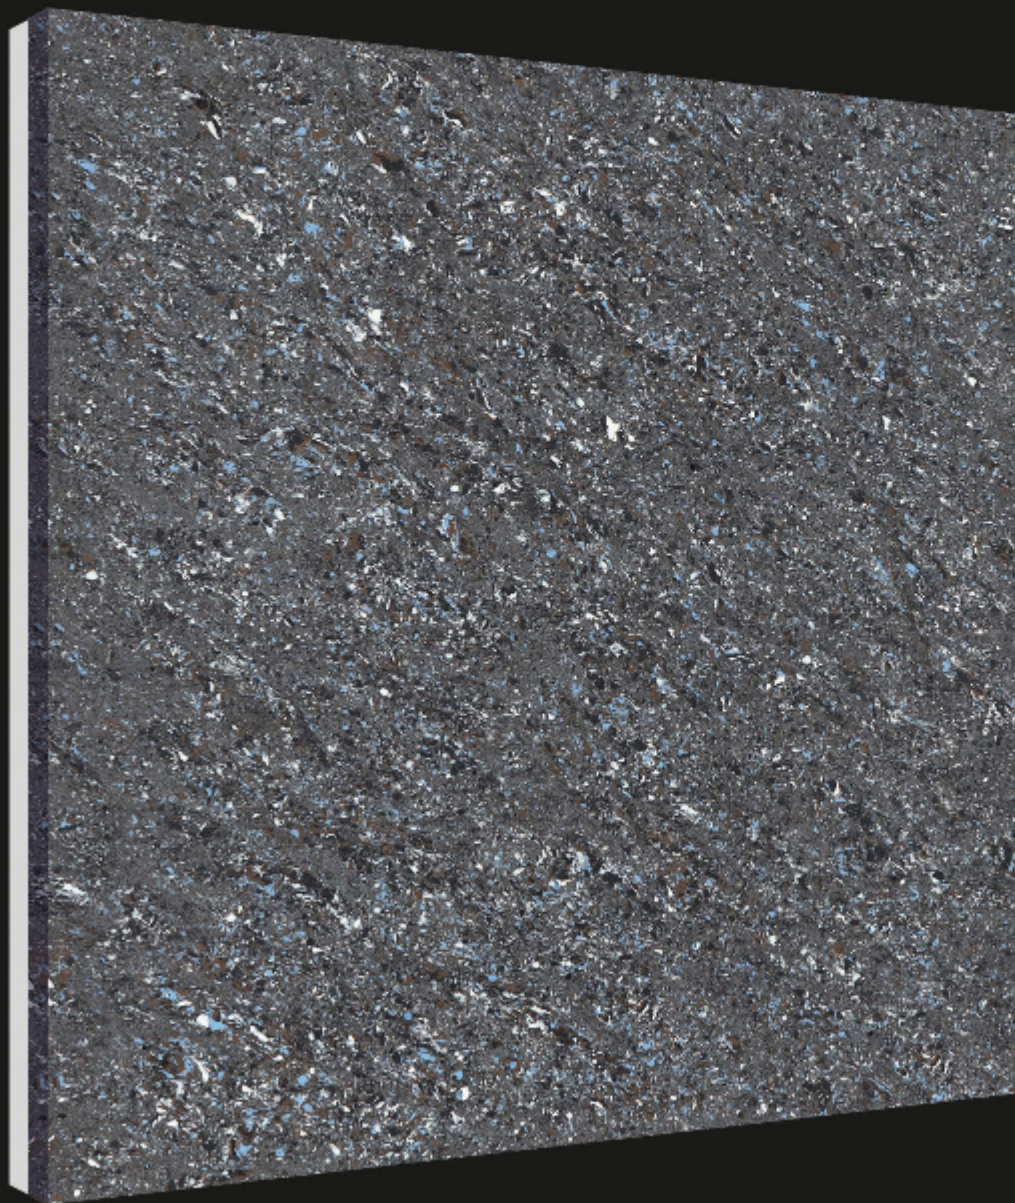

600x600mm
DOUBLE CHARGE
vitrified tiles

Orion
CORPORATION

Natural
ASH