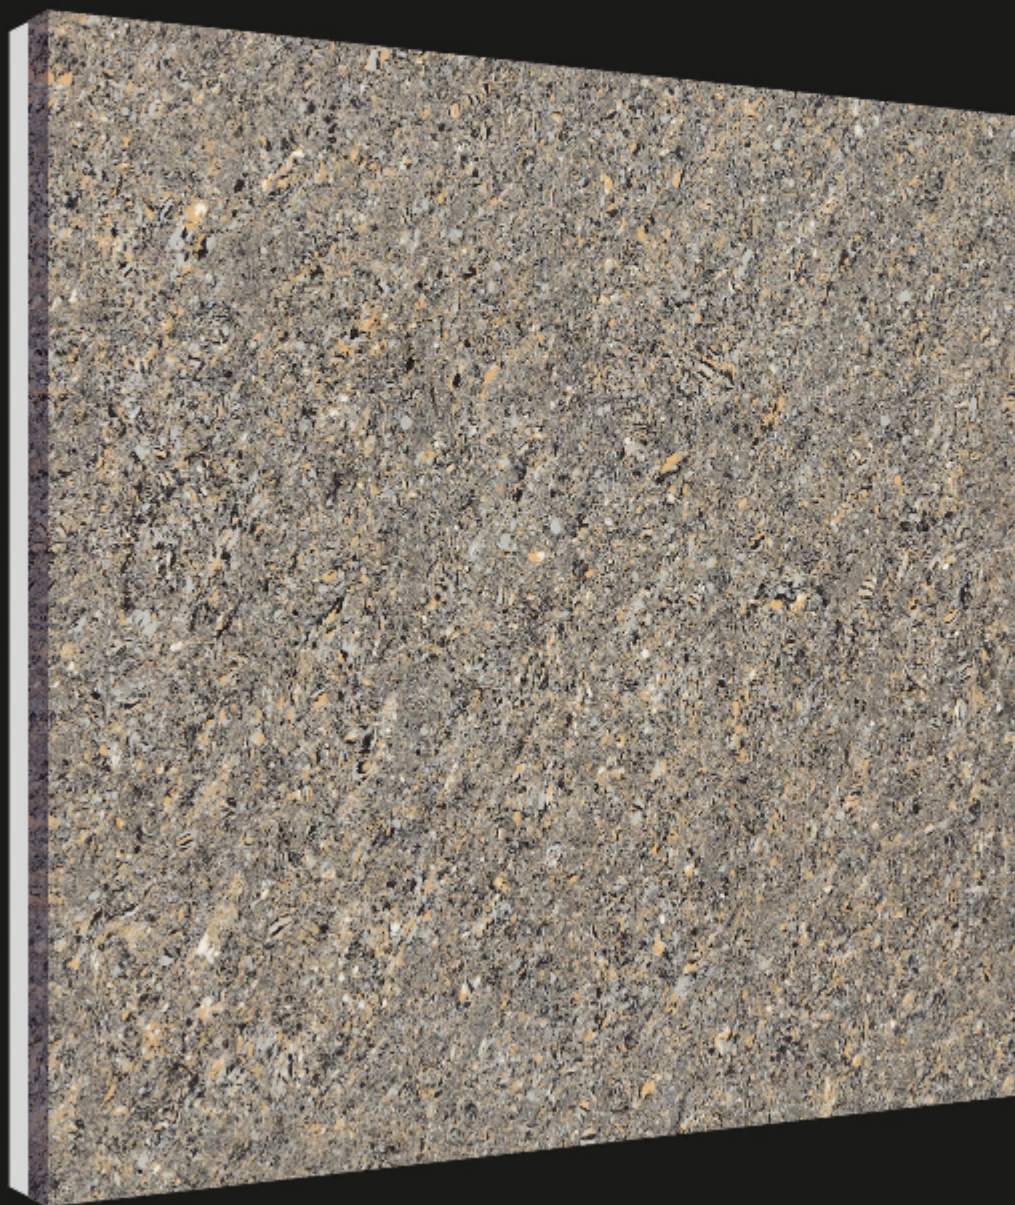

**Orion**  
CORPORATION

**MOON**  
OLIVE

600x600mm  
**DOUBLE CHARGE**  
vitrified tiles

**Orion**  
CORPORATION

*New*  
ARRIVAL

**Natural**  
TIGER

600x600mm  
**DOUBLE CHARGE**  
vitrified tiles

**Orion**  
CORPORATION