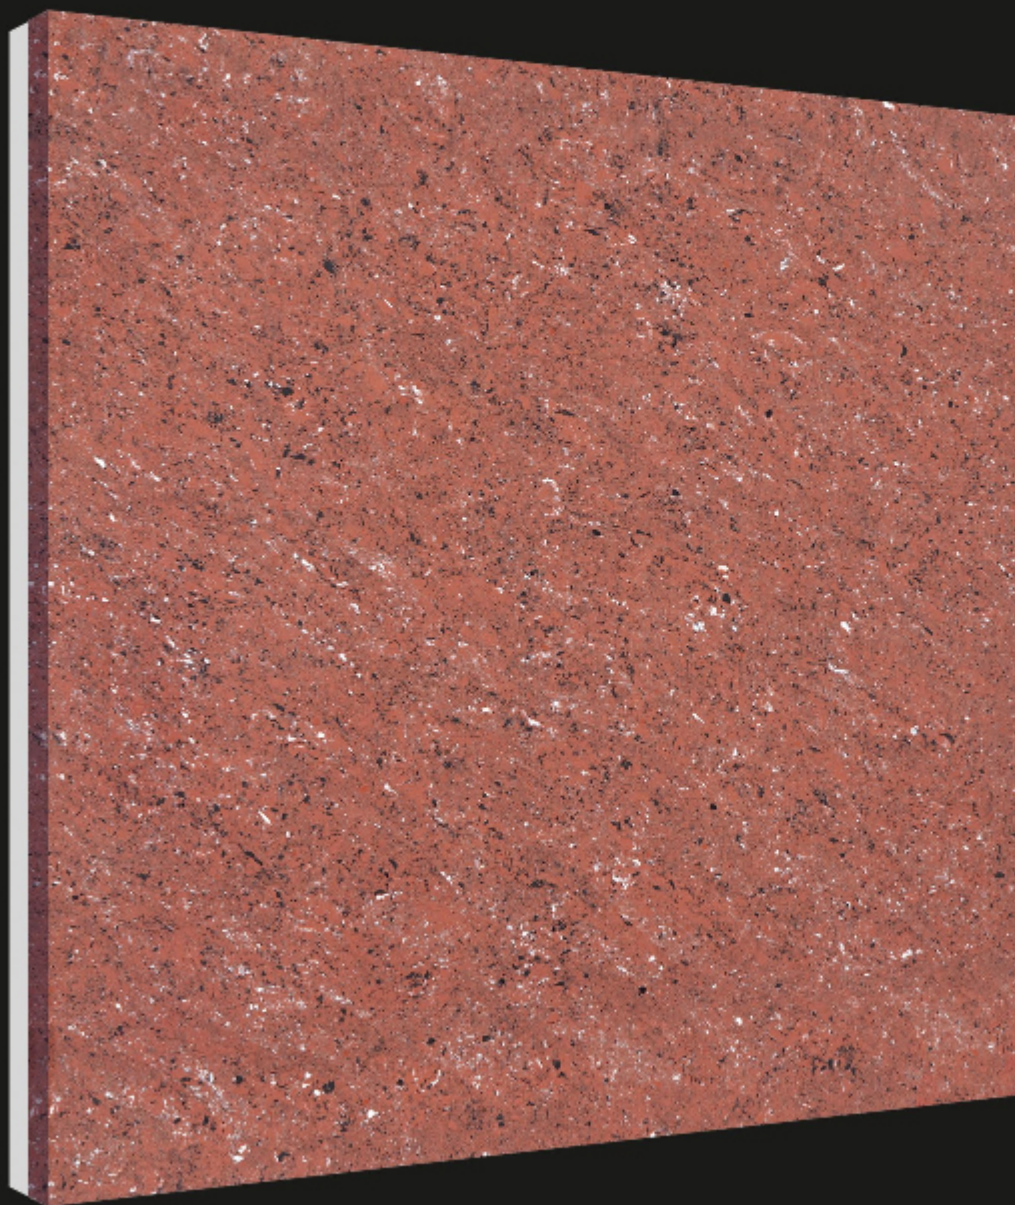

600x600mm
DOUBLE CHARGE
vitrified tiles

Orion
CORPORATION

Natural
CHERRY