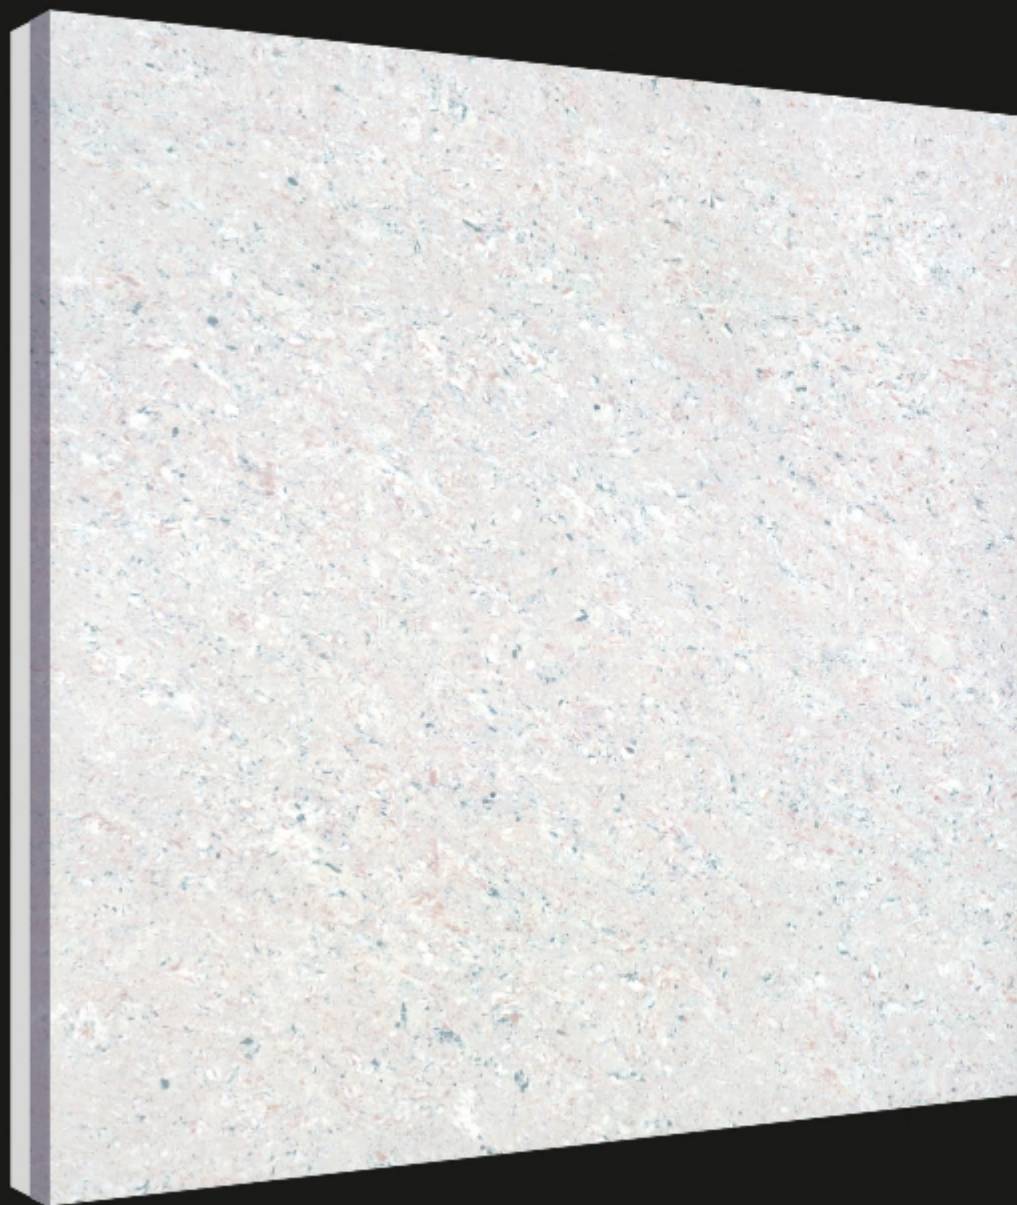

600x600mm
DOUBLE CHARGE
vitrified tiles

Orion
CORPORATION

New
ARRIVAL

Natural
MIST