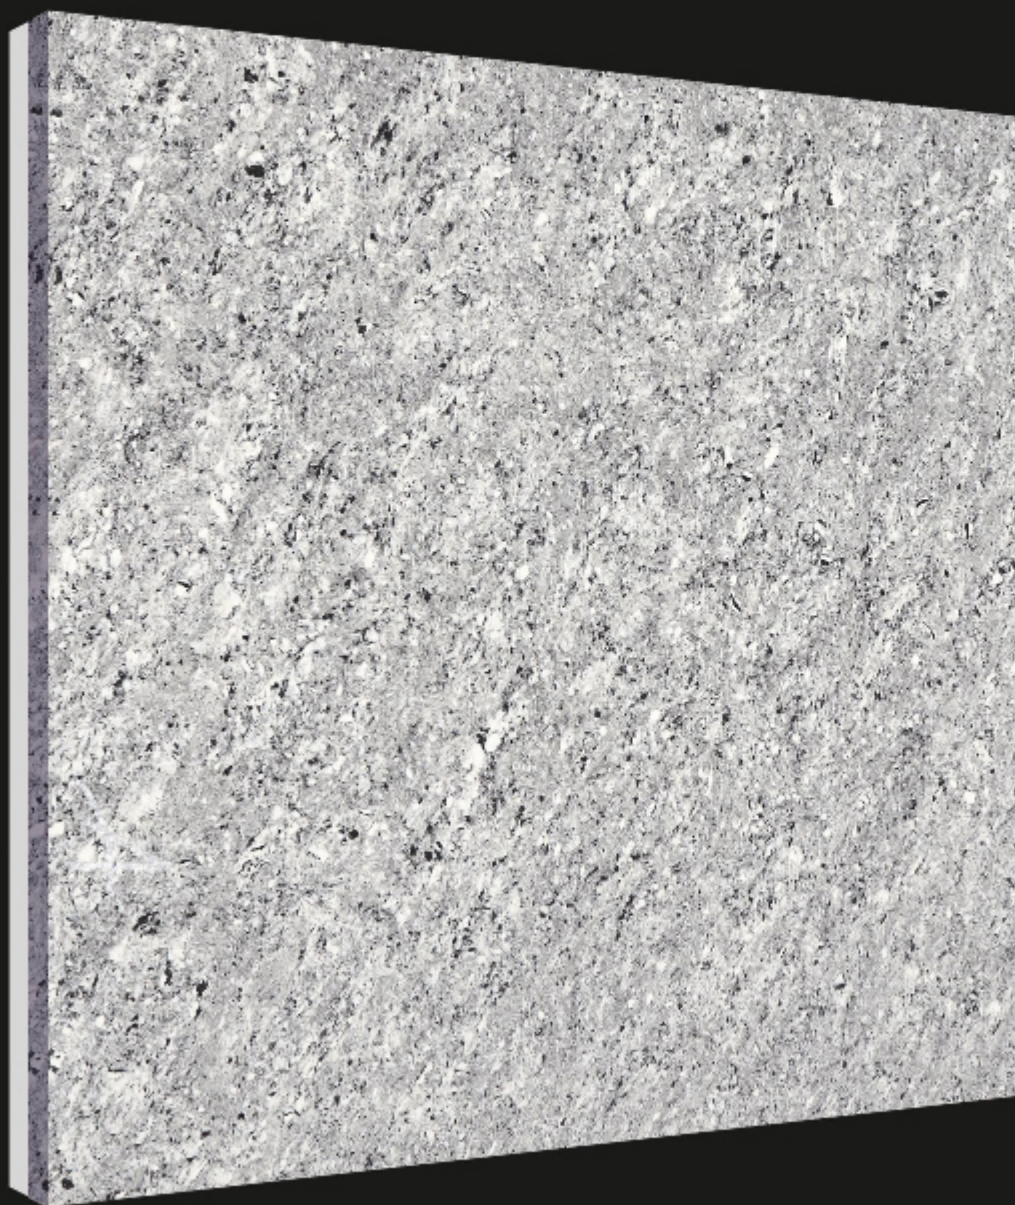

600x600mm  
**DOUBLE CHARGE**  
vitrified tiles

**Orion**  
CORPORATION

**Natural**  
CHERRY

600x600mm  
**DOUBLE CHARGE**  
vitrified tiles

**Orion**  
CORPORATION

**Natural**  
SMOKE

600x600mm  
**DOUBLE CHARGE**  
vitrified tiles