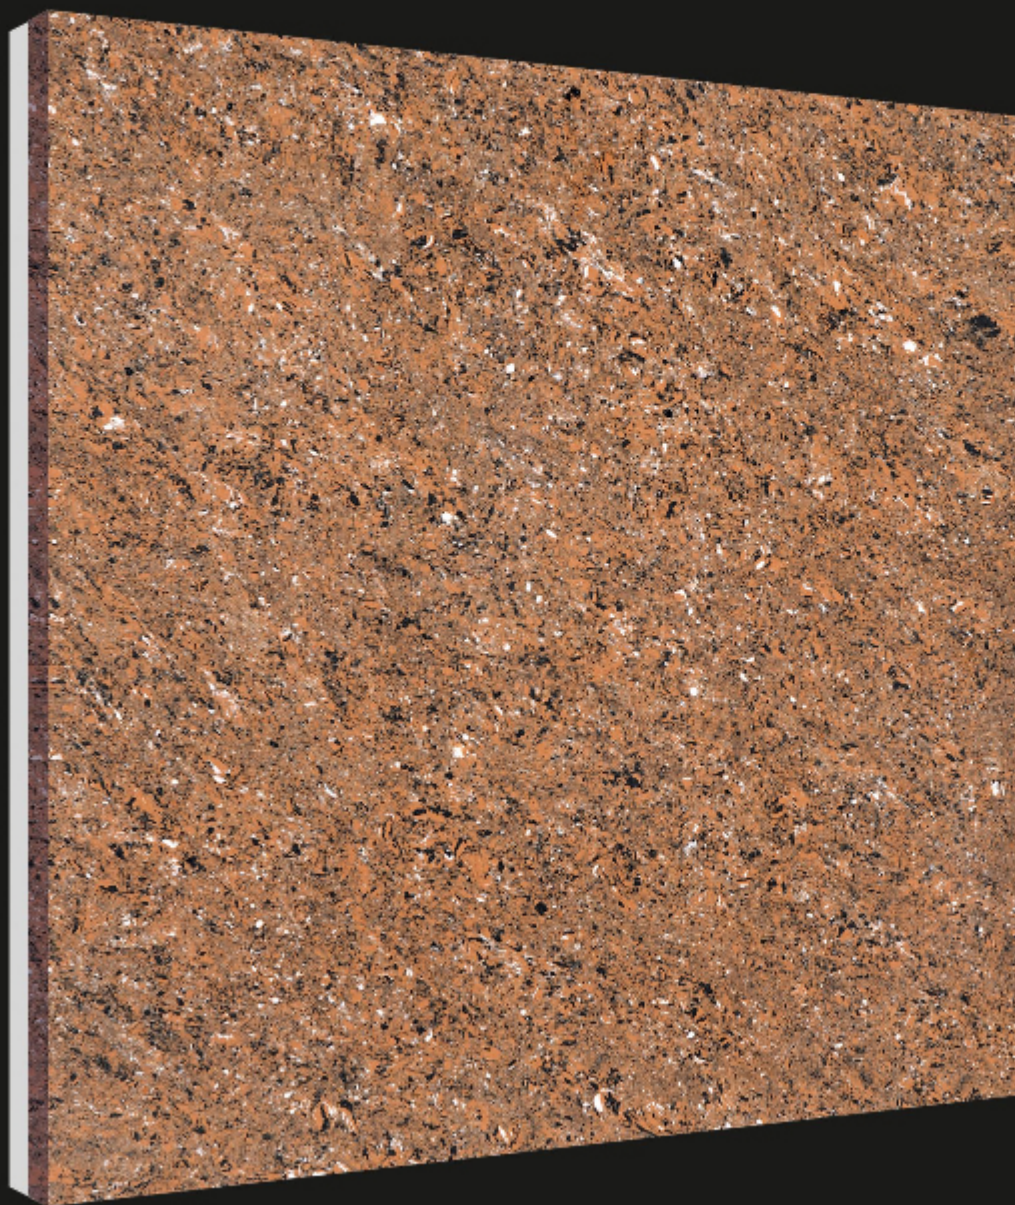

*New*  
ARRIVAL

**Natural**  
ZEBRA

600x600mm  
**DOUBLE CHARGE**  
vitrified tiles

**Orion**  
CORPORATION

**Natural**  
GRANITE

600x600mm  
**DOUBLE CHARGE**  
vitrified tiles

**Orion**  
CORPORATION

**Natural**  
BRONZE