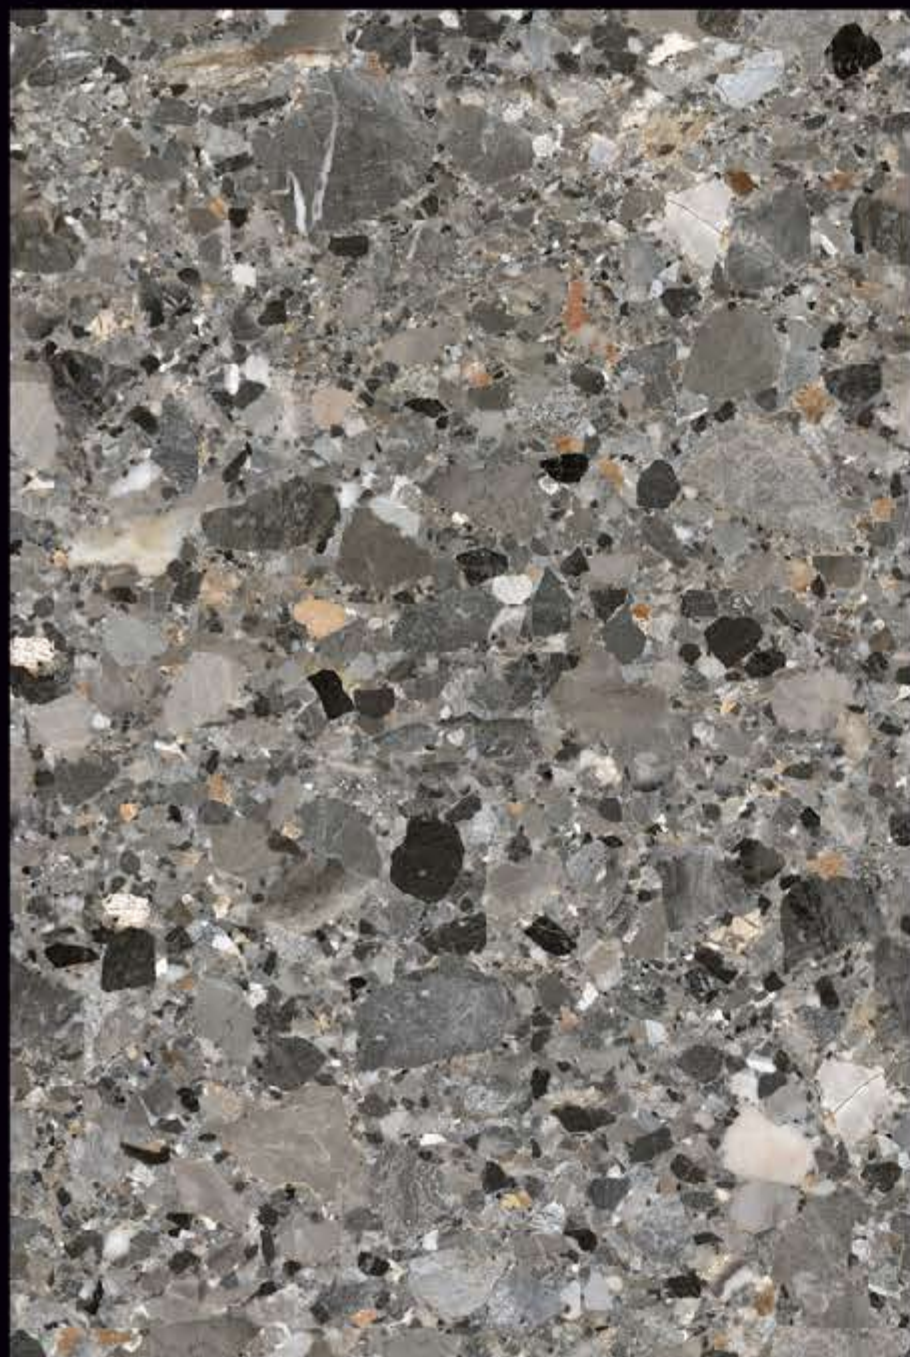

STONEZZA
GREY