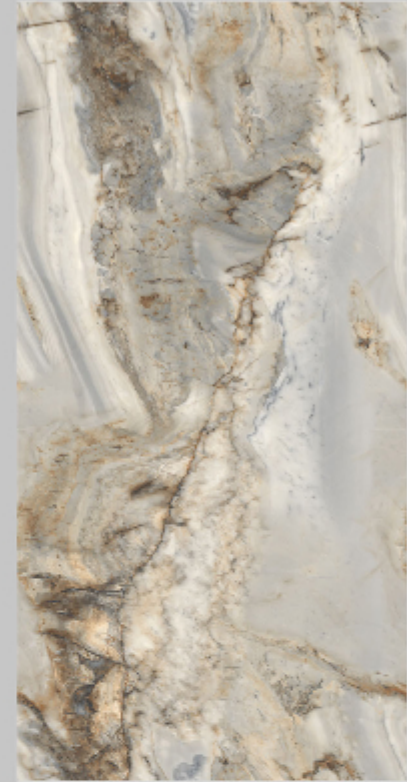

KASHMIRI  
BROWN

800x1600MM  
◆ THICKNESS 9MM

RANDOM : 4

KASHMIRI  
BROWN

KASHMIRI  
BROWN

NEVIA  
NATURAL

800x1600MM  
◆ THICKNESS 9MM

RANDOM : 4