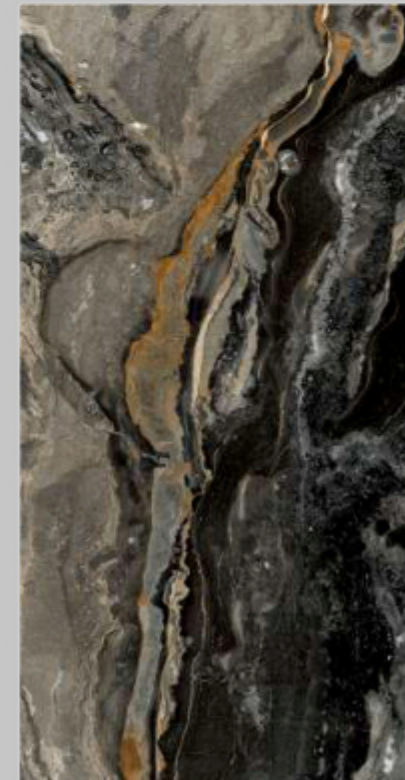

GOLDEN
PORTORO

800x1600MM
◆ THICKNESS 9MM

RANDOM : 4

GOLDEN
PORTORO

IROSTONEN
NATURAL

800x1600MM
◆ THICKNESS 9MM

RANDOM : 3

IROSTONE
NATURAL