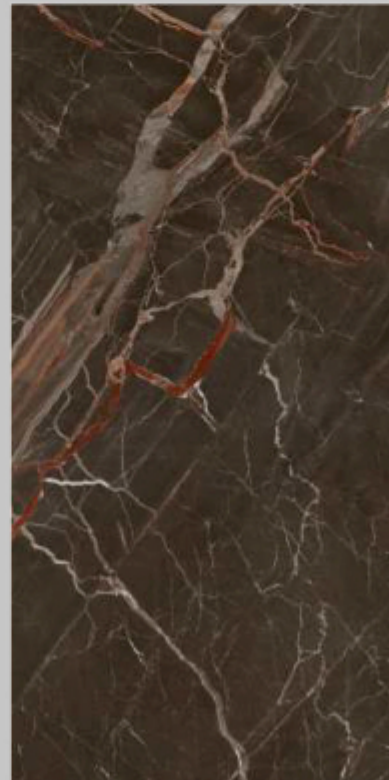

TITANIUM
NATURAL

800x1600MM
◆ THICKNESS 9MM

RANDOM : 3

TITANIUM
NATURAL

VELENCIA
MOCA

800x1600MM
◆ THICKNESS 9MM

RANDOM : 4

VOLGA
BLUE