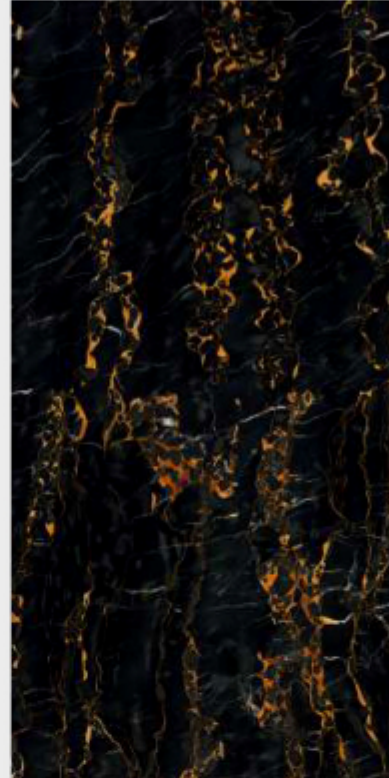

GOLDEN
PORTORO

800x1600MM
◆ THICKNESS 9MM

RANDOM : 4