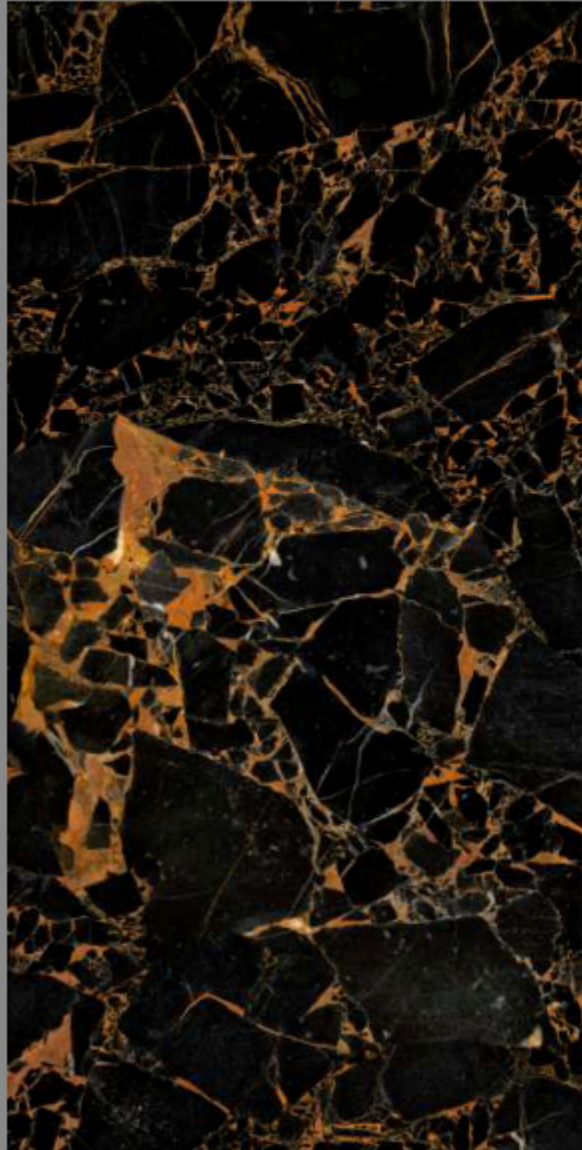

LUXURY
BLACK