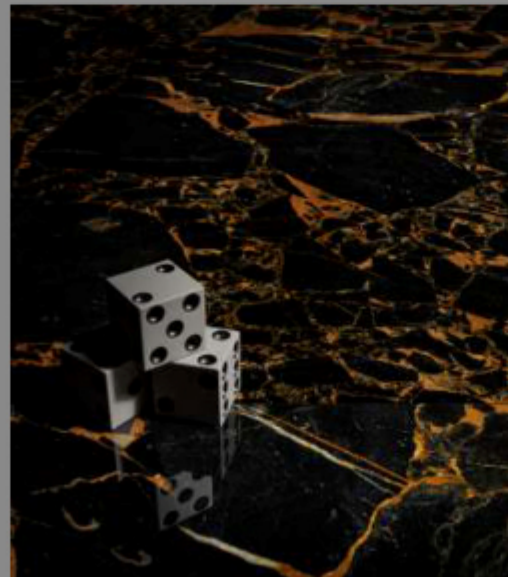

800x1600MM
◆ THICKNESS 9MM