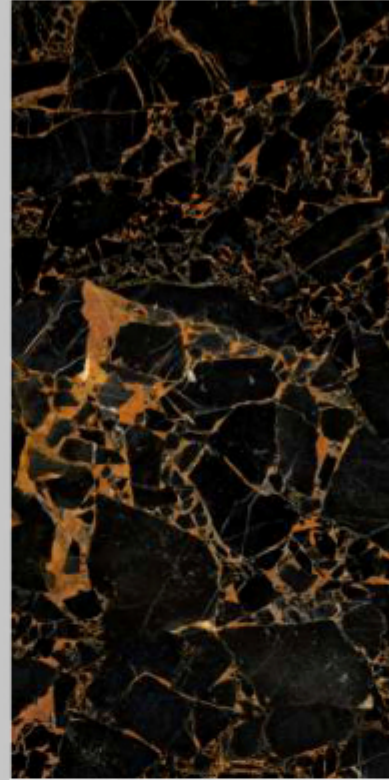

LUXURY
BLACK

800x1600MM
◆ THICKNESS 9MM

RANDOM : 4