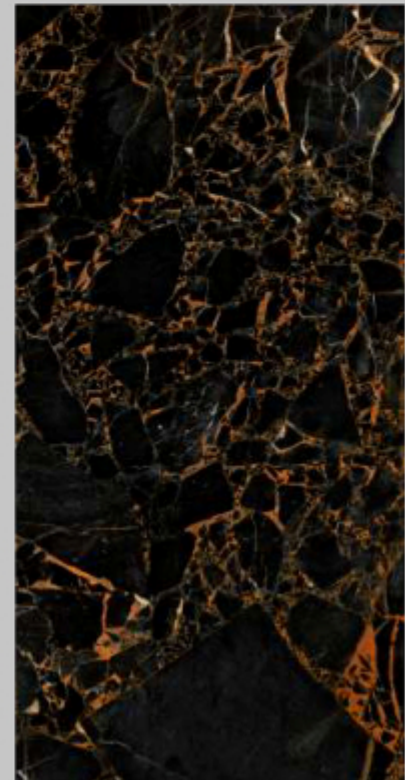

LUXURY
BLACK

800x1600MM
◆ THICKNESS 9MM

RANDOM : 4