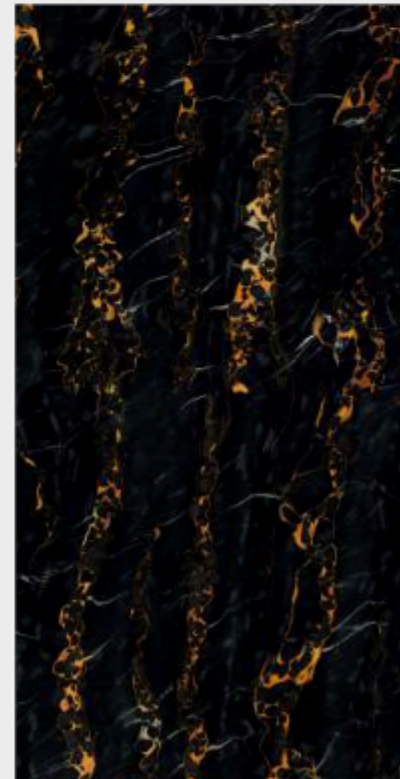

GOLDEN
PORTORO

800x1600MM
◆ THICKNESS 9MM

RANDOM : 4