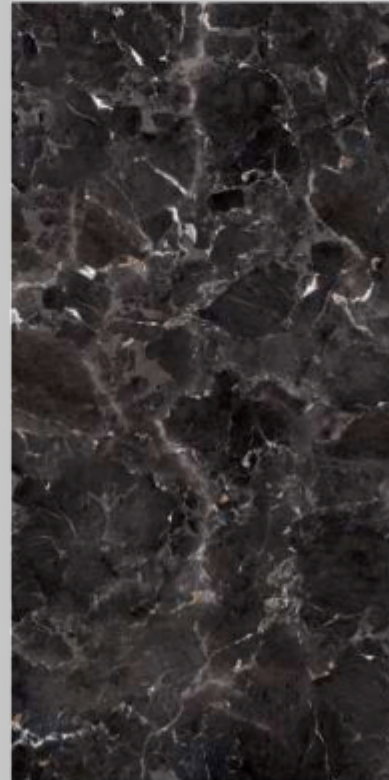

TITANIUM
NATURAL

800x1600MM
◆ THICKNESS 9MM

RANDOM : 3

TITANIUM
NATURAL

VELENCIA
MOCA

800x1600MM
◆ THICKNESS 9MM

RANDOM : 4

VOLGA
BLUE