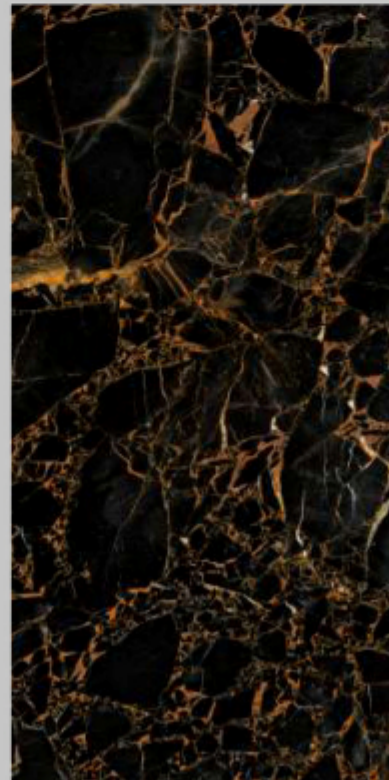

LUXURY
BLACK

800x1600MM
◆ THICKNESS 9MM

RANDOM : 4