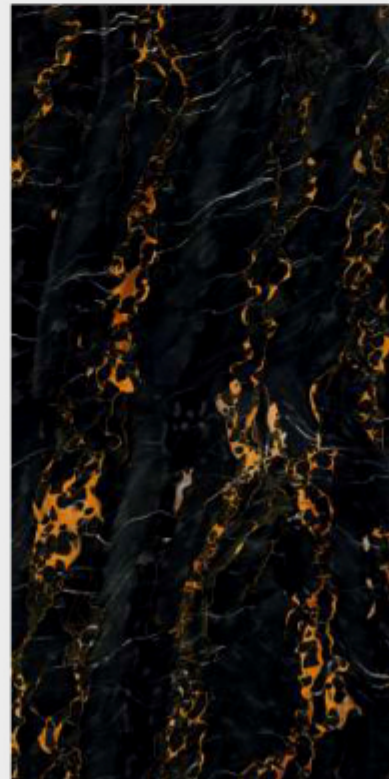

GOLDEN
PORTORO

800x1600MM
◆ THICKNESS 9MM

RANDOM : 4