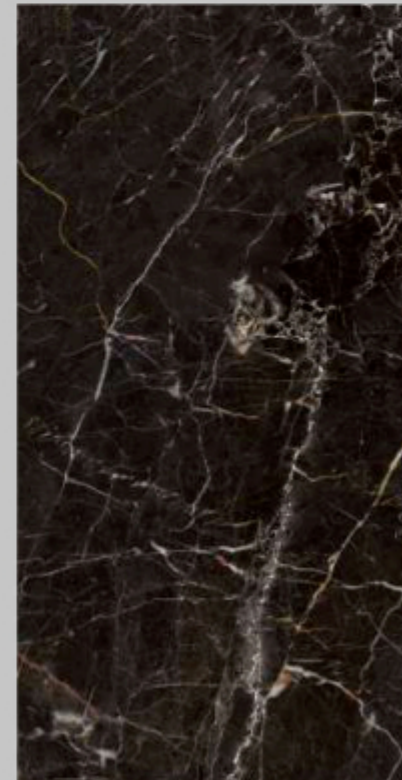

ASTRUS
GRIGIO

800x1600MM
◆ THICKNESS 9MM

RANDOM : 4