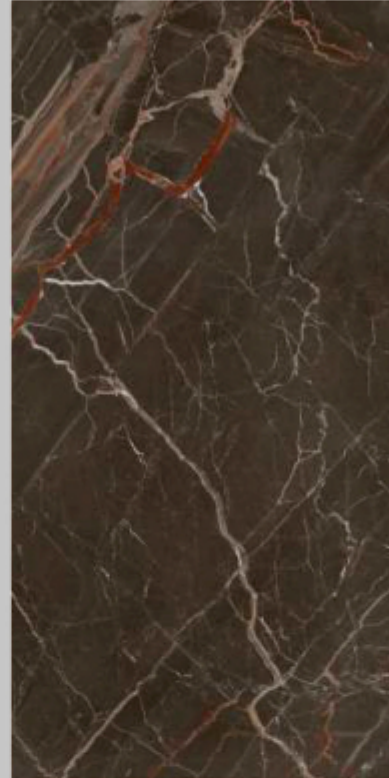

TITANIUM
NATURAL

800x1600MM
◆ THICKNESS 9MM

RANDOM : 3

TITANIUM
NATURAL

VELENCIA
MOCA

800x1600MM
◆ THICKNESS 9MM

RANDOM : 4

VOLGA
BLUE