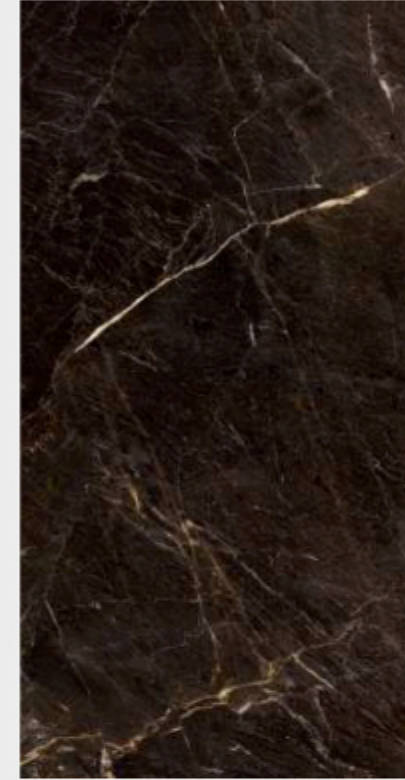

800x1600MM
◆ THICKNESS 9MM

RANDOM : 3

VOLGA
BLUE

ZEBRANO
CHOCO

800x1600MM
◆ THICKNESS 9MM

RANDOM : 3

ZEBRANO
CHOCO

Orion Corporation
+91 98250 55900
www.orioncorporation.in