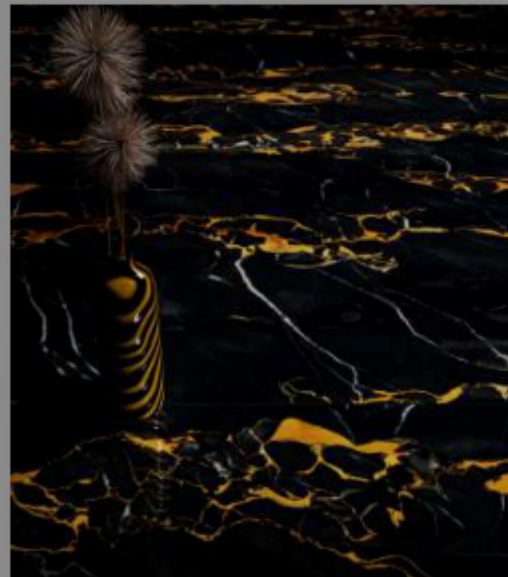

800x1600MM
◆ THICKNESS 9MM