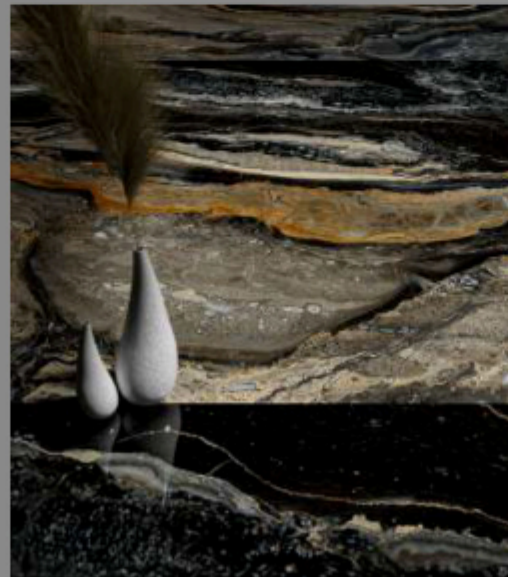

GOLDEN
PORTORO

800x1600MM
◆ THICKNESS 9MM

RANDOM : 4

GOLDEN
PORTORO

IROSTONEN
NATURAL

800x1600MM
◆ THICKNESS 9MM

RANDOM : 3

IROSTONE
NATURAL