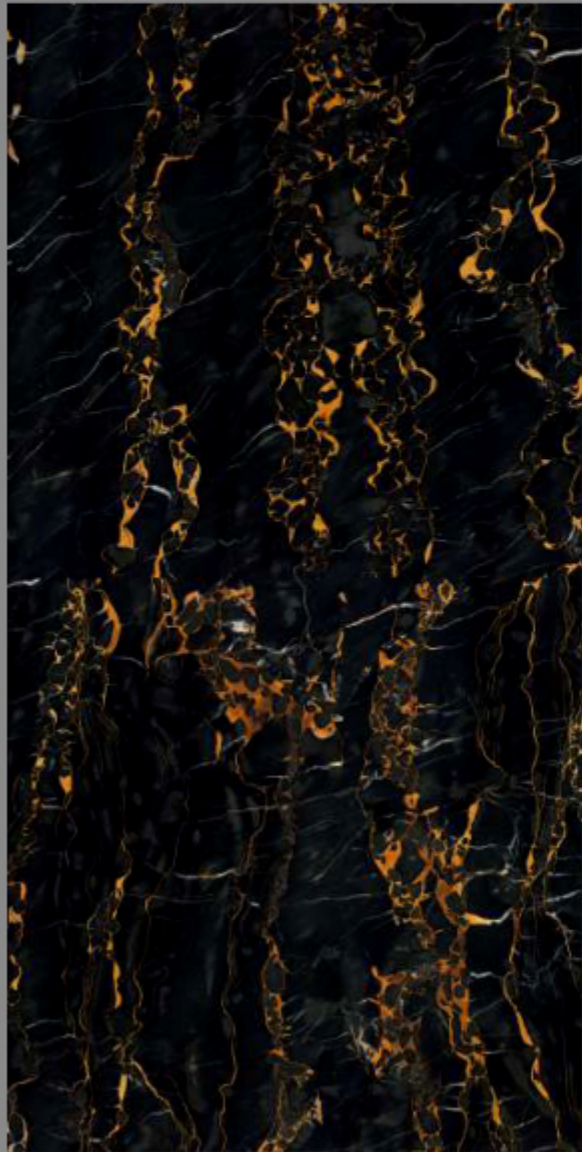

GOLDEN
PORTORO