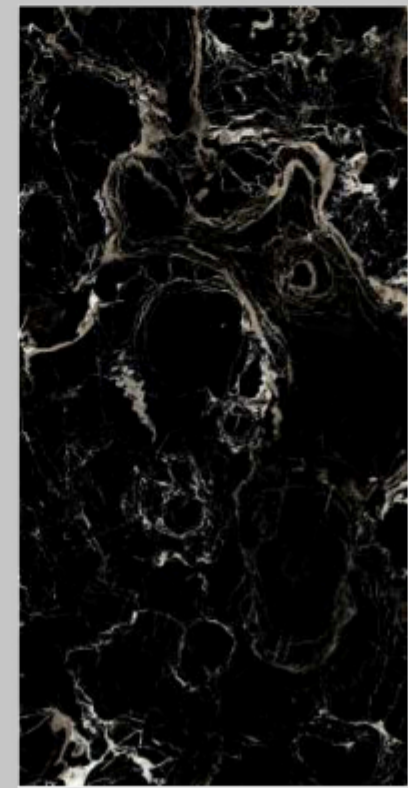

NORDI
GREY

800x1600MM
◆ THICKNESS 9MM

RANDOM : 4

NORDI
GREY

ROSE
BLACK

800x1600MM
◆ THICKNESS 9MM

RANDOM : 3

ROSE
BLACK