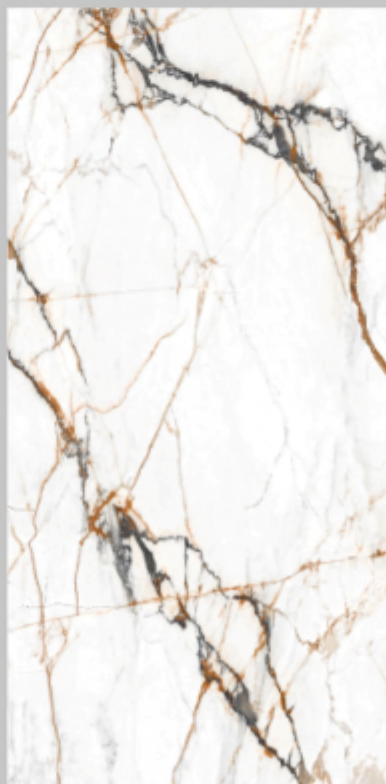

CALACATTA
GOLD

creating a space brought to life
by light tones, most notably
the wooden furniture to add to its
sophisticated look

800x1600MM
◆ THICKNESS 9MM

RANDOM : 4