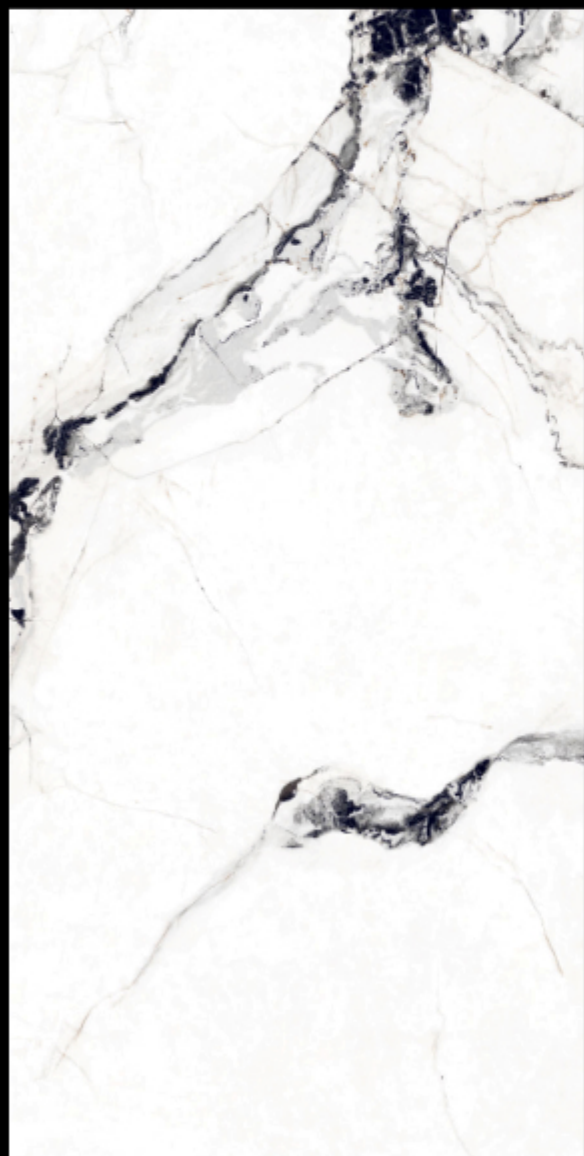

STATUARIO
MICRO