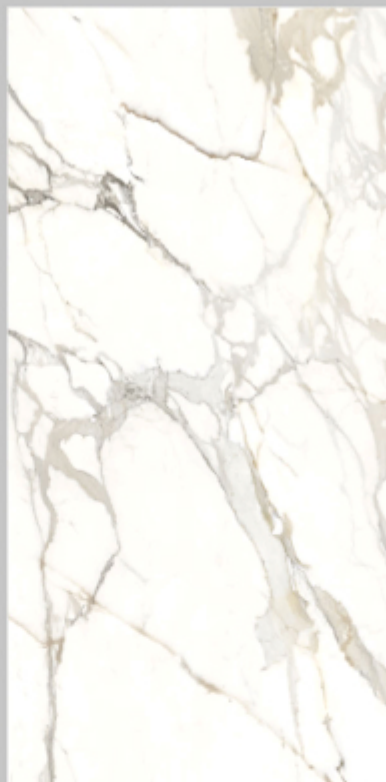

PEARL
SATVARIO

this masterpiece conveys a strong emphasis on versatility and flexibility of design, with each tile creating a presence enough to stand on its own.

800x1600MM
◆ THICKNESS 9MM

RANDOM : 4