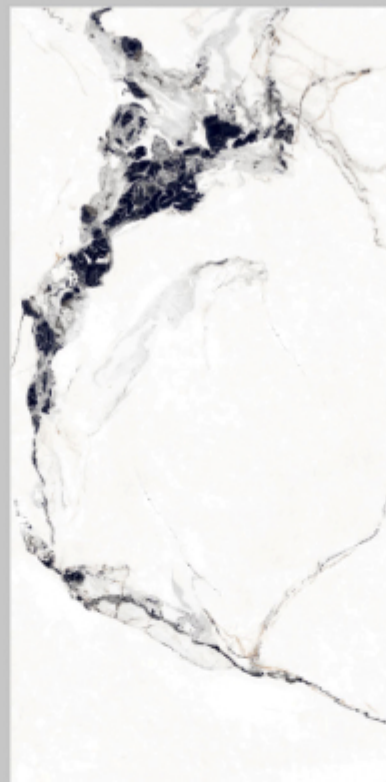

STATUARIO  
MICRO

feel the supremacy in detail, for most texture is all set to blow your mind with giving you the delicate feel in your surrounding

800x1600MM  
◆ THICKNESS 9MM

RANDOM : 4

STATUARIO  
MICRO