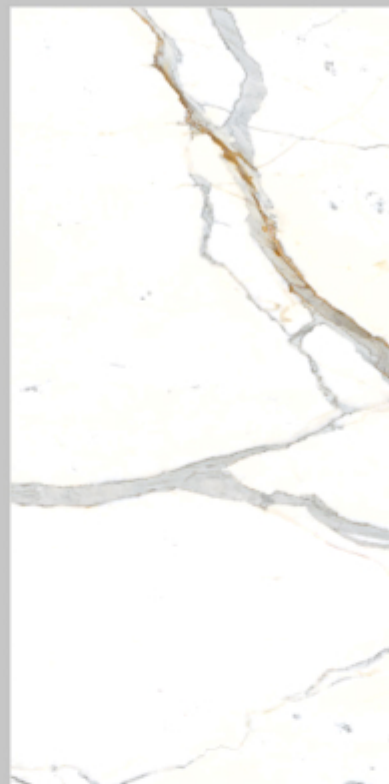

get a style statement that is hard to miss and simply impossible to ignore. groove makes for compelling design and incredible pattern.

800x1600MM  
◆ THICKNESS 9MM

RANDOM : 4

MICHAEL  
CARRARA

PACIFIC  
WHITE