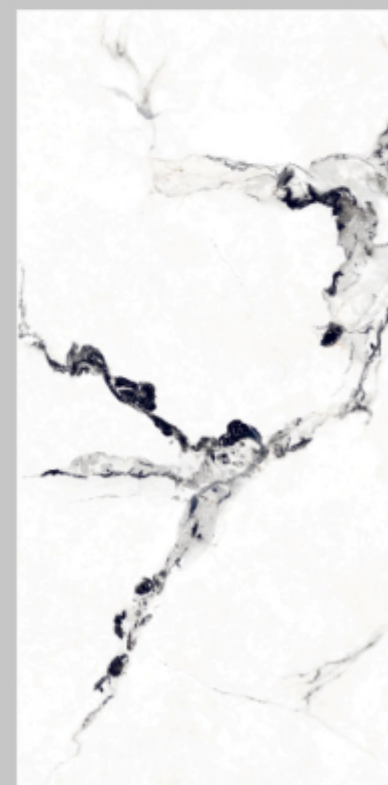

STATUARIO  
MICRO

feel the supremacy in detail, for most texture is all set to blow your mind with giving you the delicate feel in your surrounding

800x1600MM  
◆ THICKNESS 9MM

RANDOM : 4

STATUARIO  
MICRO