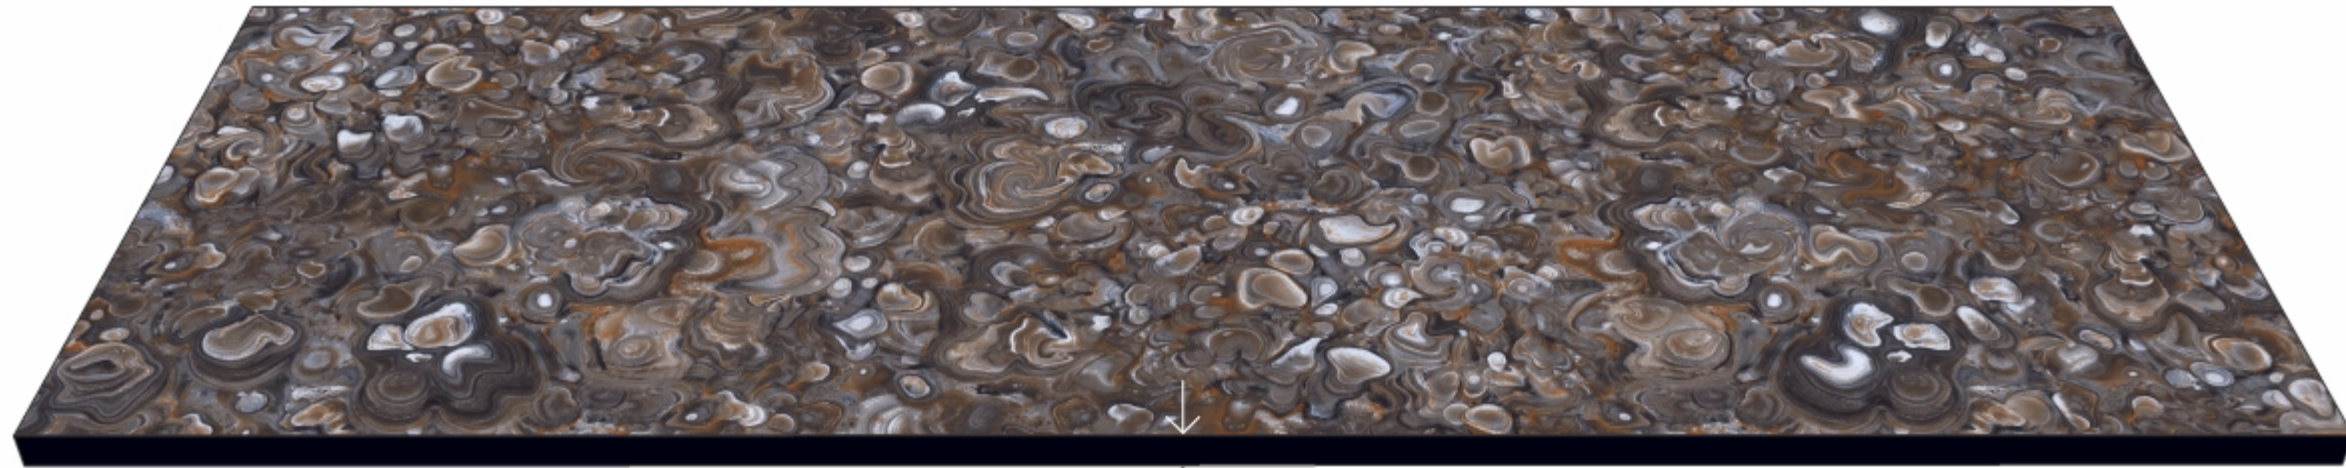

UNIQUE NEGRO

↑
15mm
THICKNESS

COLOUR
BODY

SIZE
800X2400mm

FINISH
GLOSSY