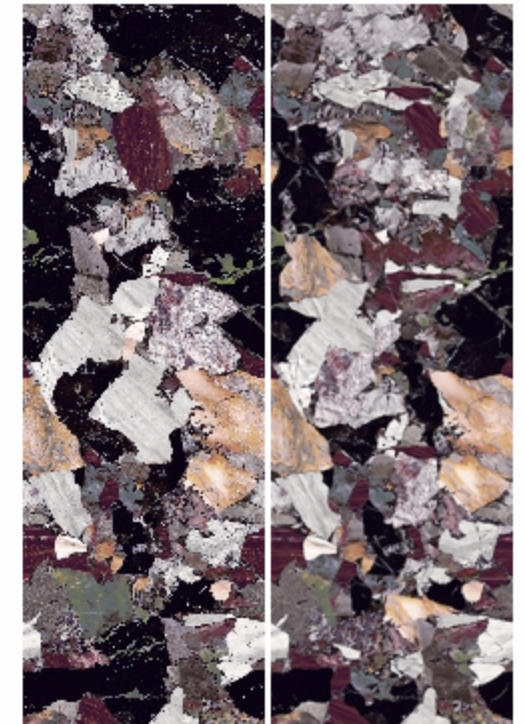

CONTINUE FACE