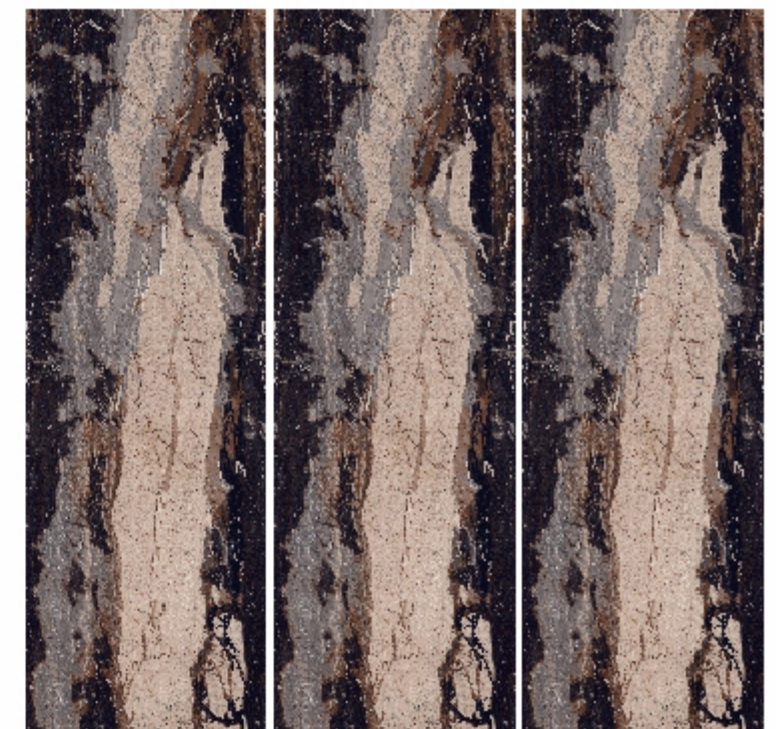

FUSION ROSE

15mm

COLOUR
BODY

SIZE
800X2400mm

FINISH
GLOSSY