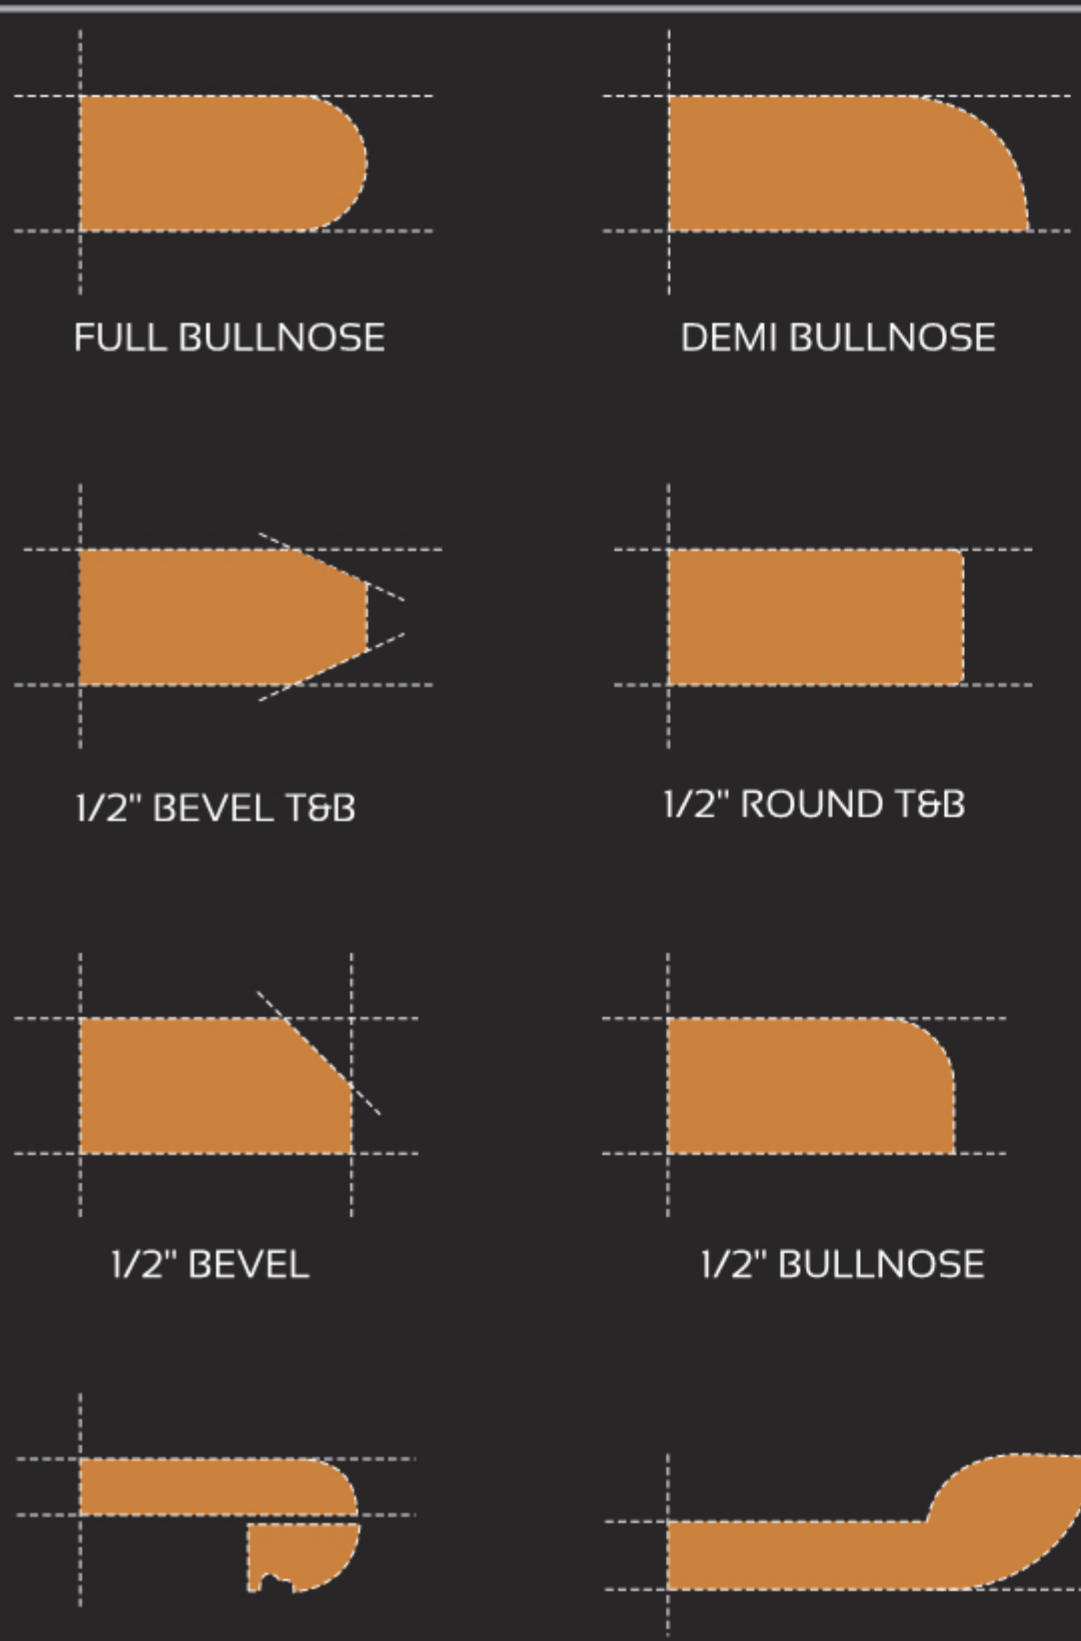

Edge Profiles

FULL BULLNOSE

DEMI BULLNOSE

1/2" BEVEL T&B

1/2" ROUND T&B

1/2" BEVEL

1/2" BULLNOSE

FULL BULLNOSE WITH ACRYLIC LINING