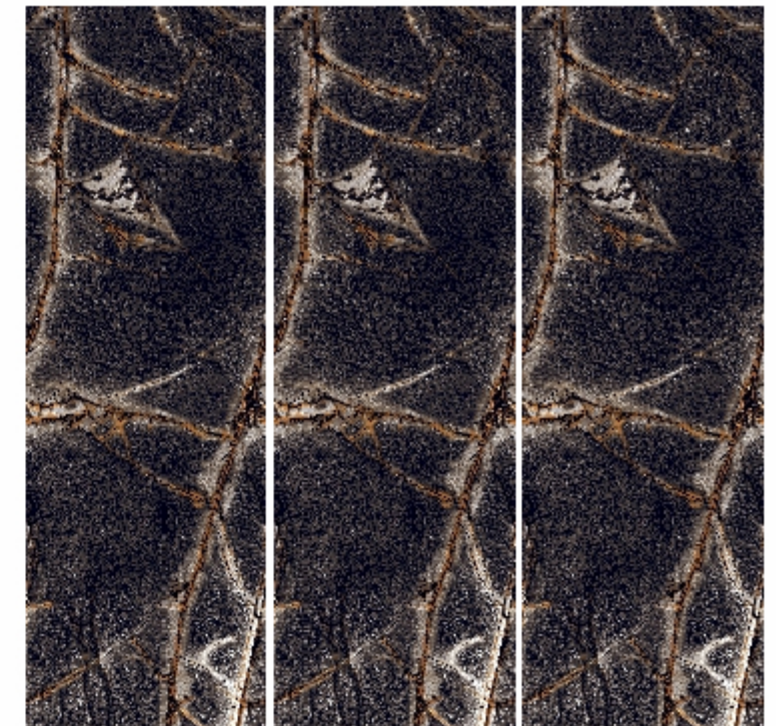

ROMA BLACK

↑
15mm
THICKNESS

**COLOUR
BODY**

**SIZE
800X2400mm**

**FINISH
GLOSSY**