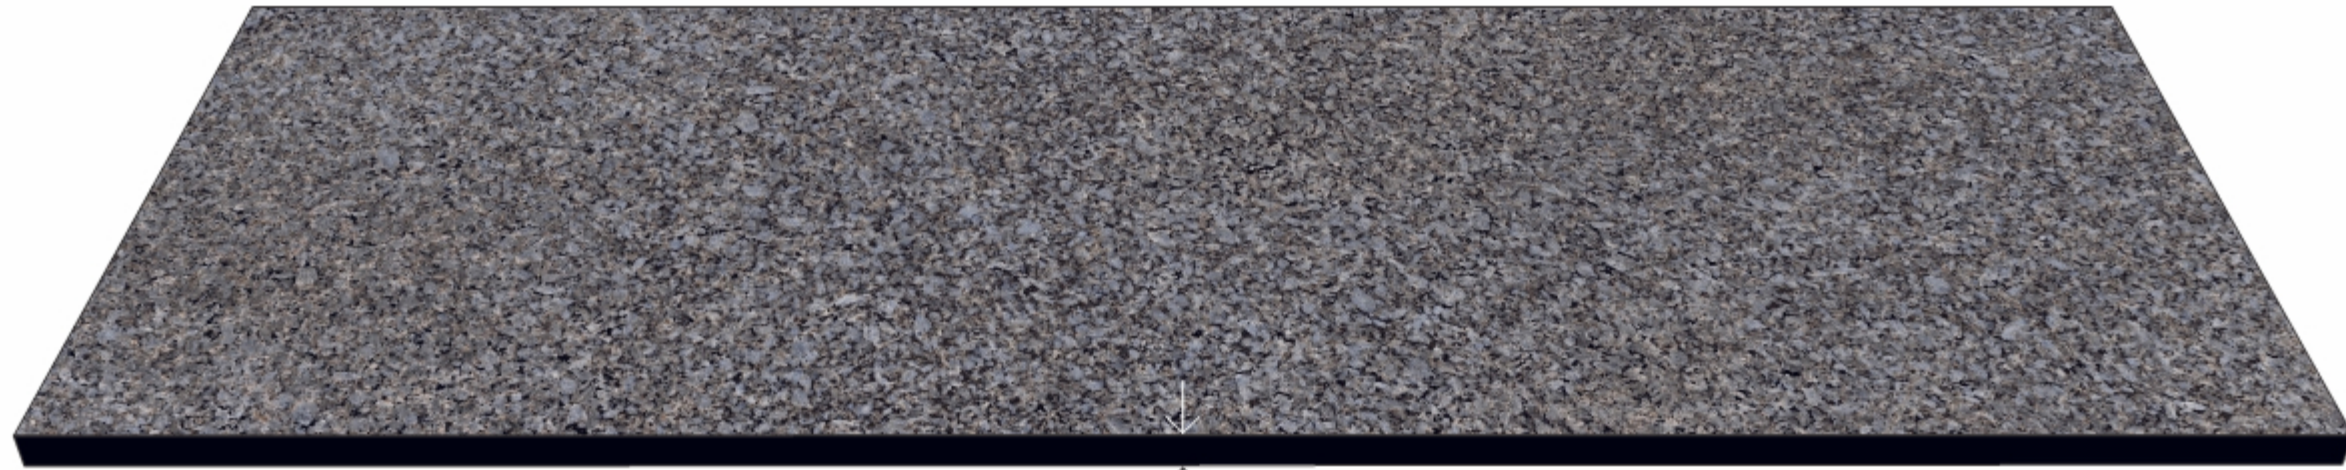

COPER PEARL

15mm

COLOUR
BODY

SIZE
800X2400mm

FINISH
GLOSSY

THICKNESS
15mm

ROMAN PEARL

15mm