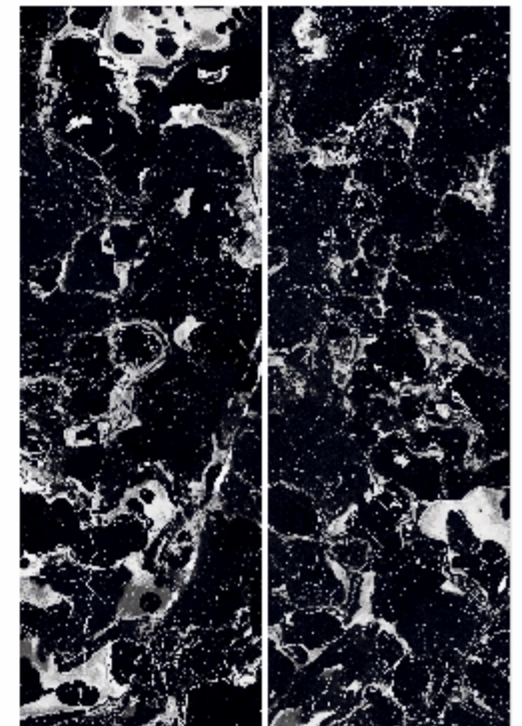

PORTORO BLACK

↑
15mm
THICKNESS

COLOUR
BODY

SIZE
800X2400mm

FINISH
GLOSSY

RANDOM FACE

PORTOFINO BLACK

↑
15mm
THICKNESS