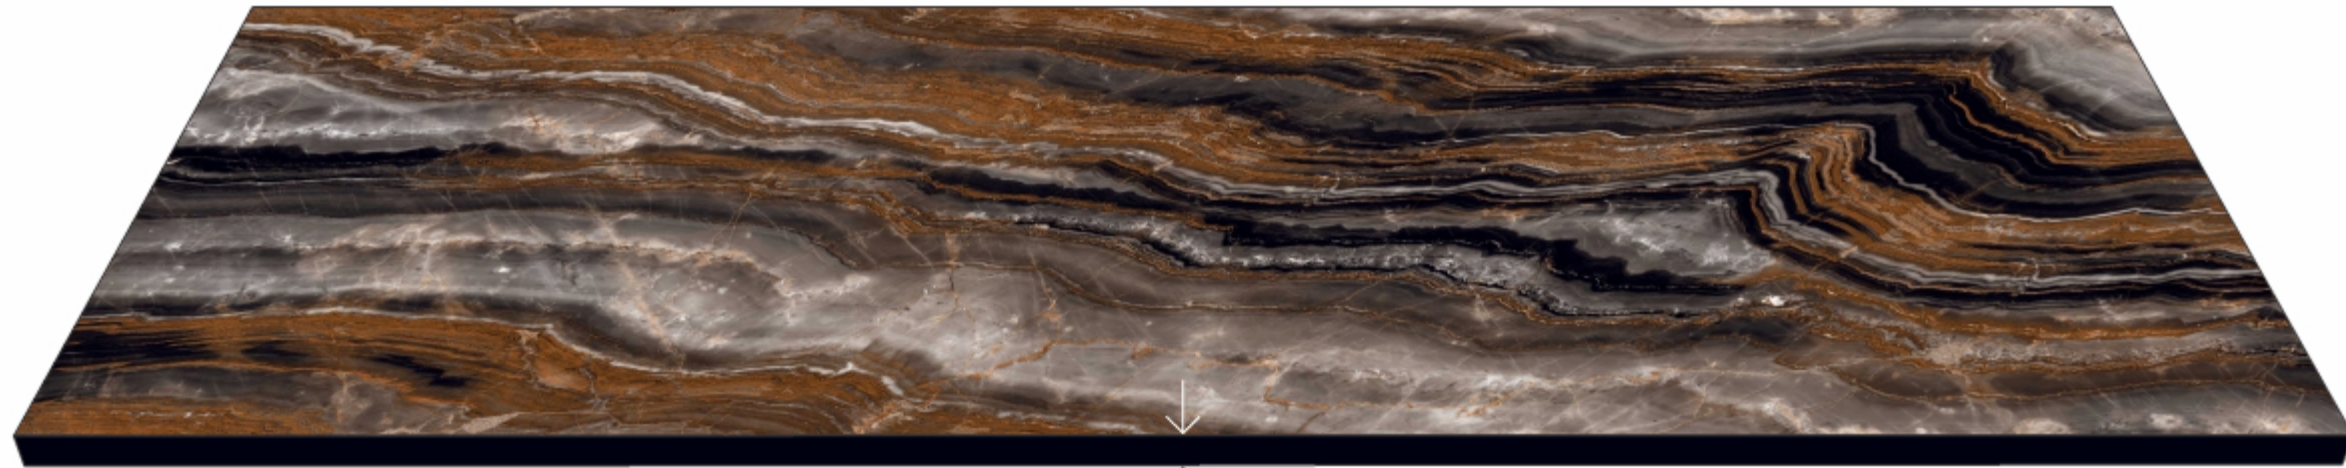

**FINISH
GLOSSY**

CONTINUE FACE

BLUE AGATHA

↑
15mm
THICKNESS

**COLOUR
BODY**

**SIZE
800X2400mm**

**FINISH
GLOSSY**

RANDOM FACE