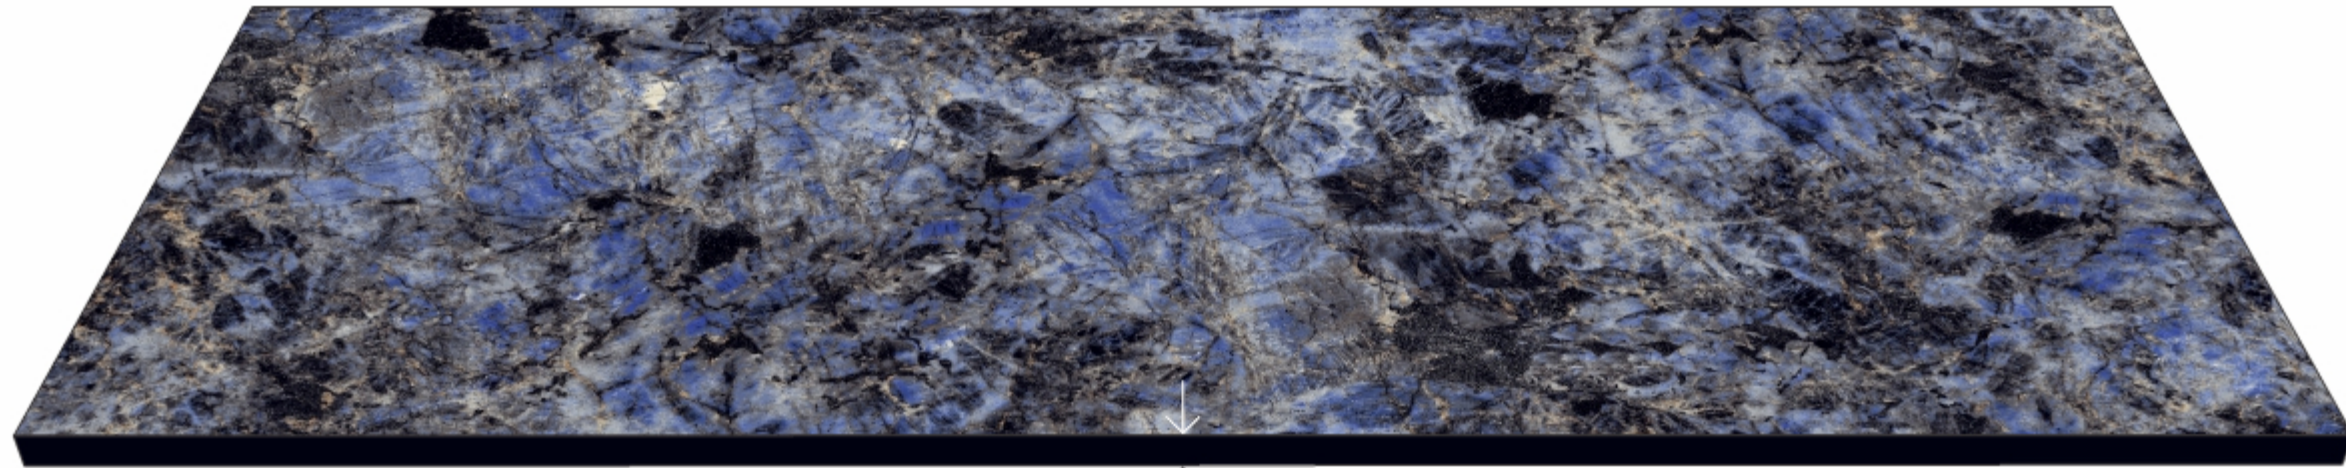

BLUE AGATHA

↑
15mm
THICKNESS

**COLOUR
BODY**

**SIZE
800X2400mm**

**FINISH
GLOSSY**