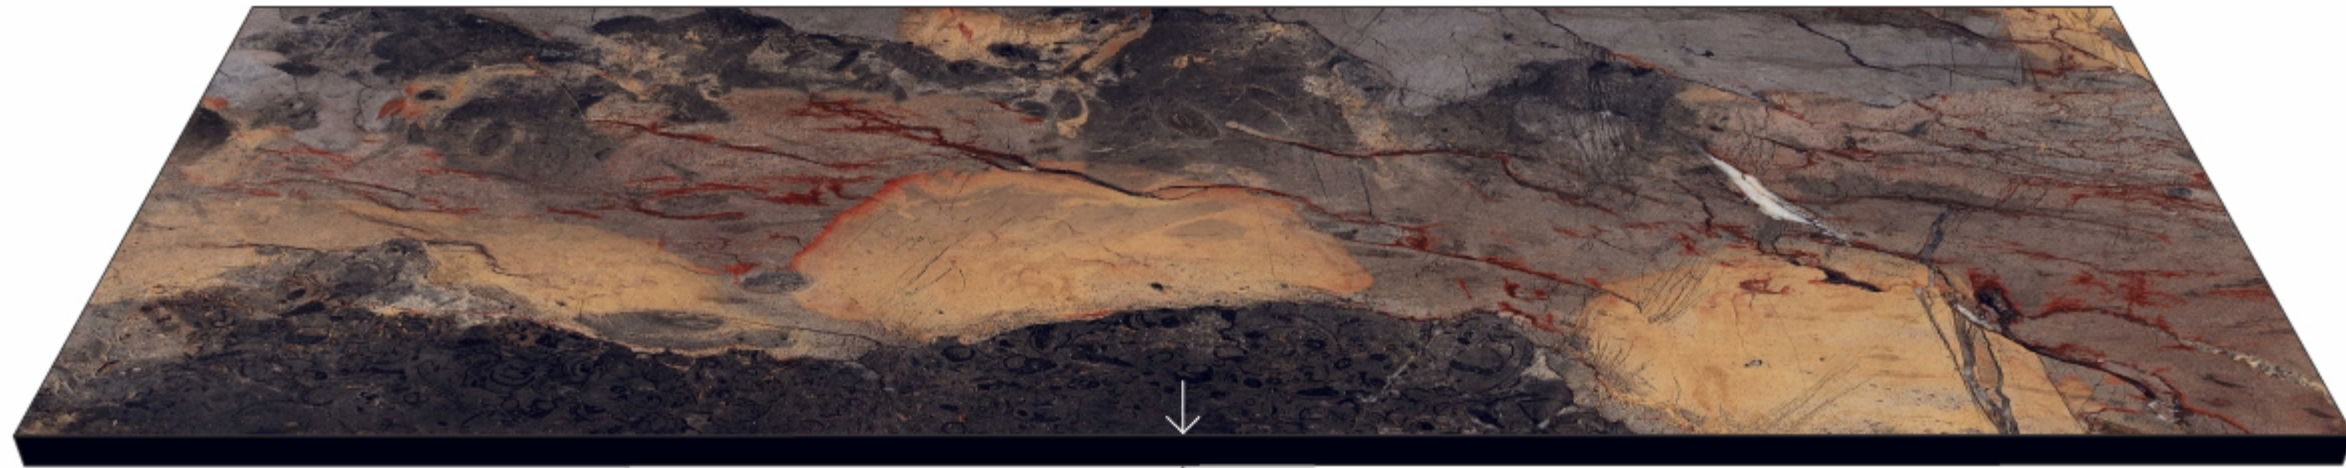

FOSSIL BROWN

↓
↑
15mm
THICKNESS

**COLOUR
BODY**

**SIZE
800X2400mm**

**FINISH
GLOSSY**