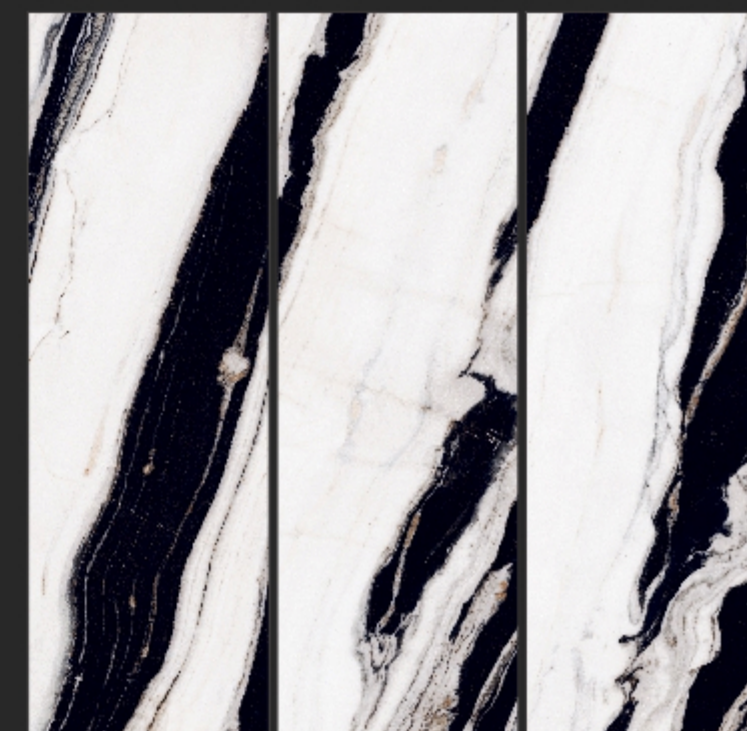

PENTAGONIA WHITE

15mm
THICKNESS

COLOUR
BODY

SIZE
800X2400mm

FINISH
GLOSSY