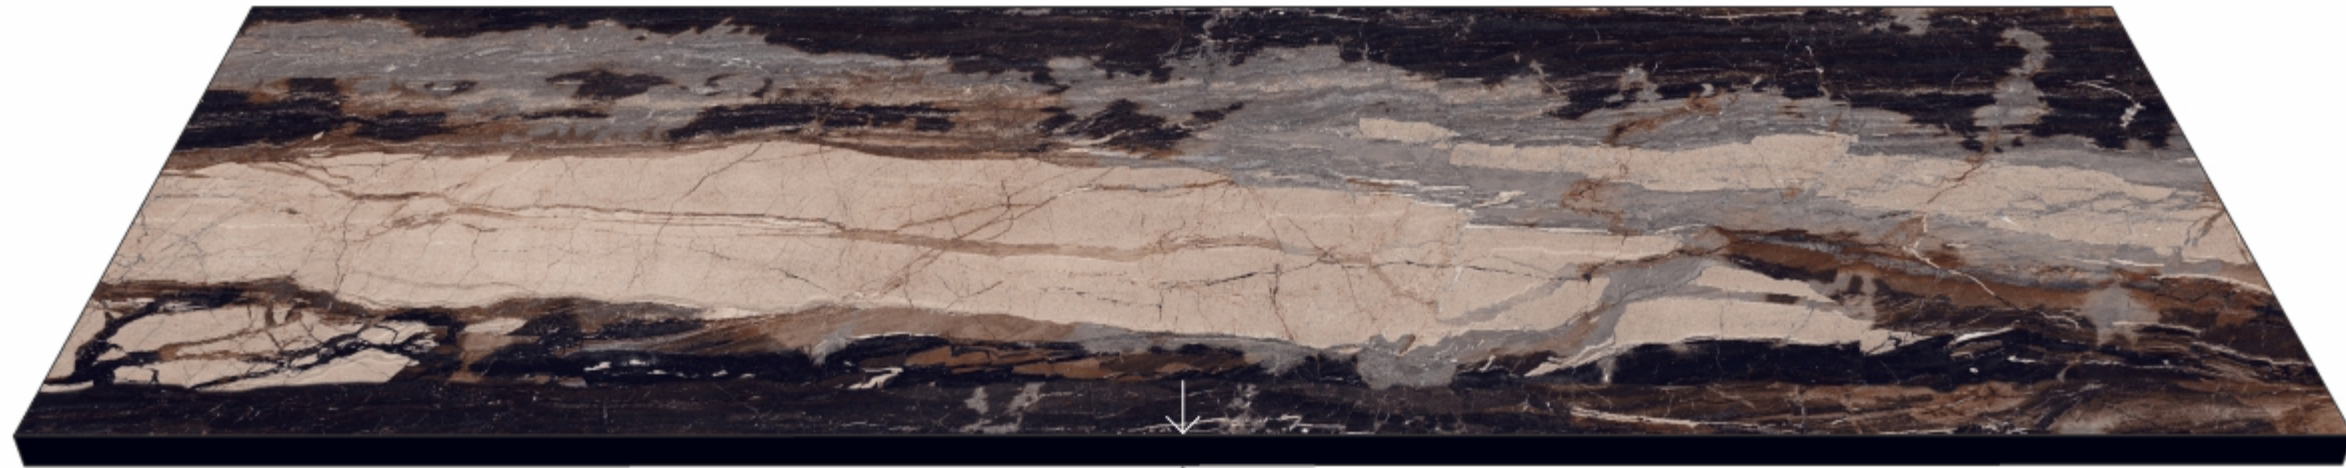

FUSION ROSE

15mm

COLOUR
BODY

SIZE
800X2400mm

FINISH
GLOSSY

CONTINUE FACE