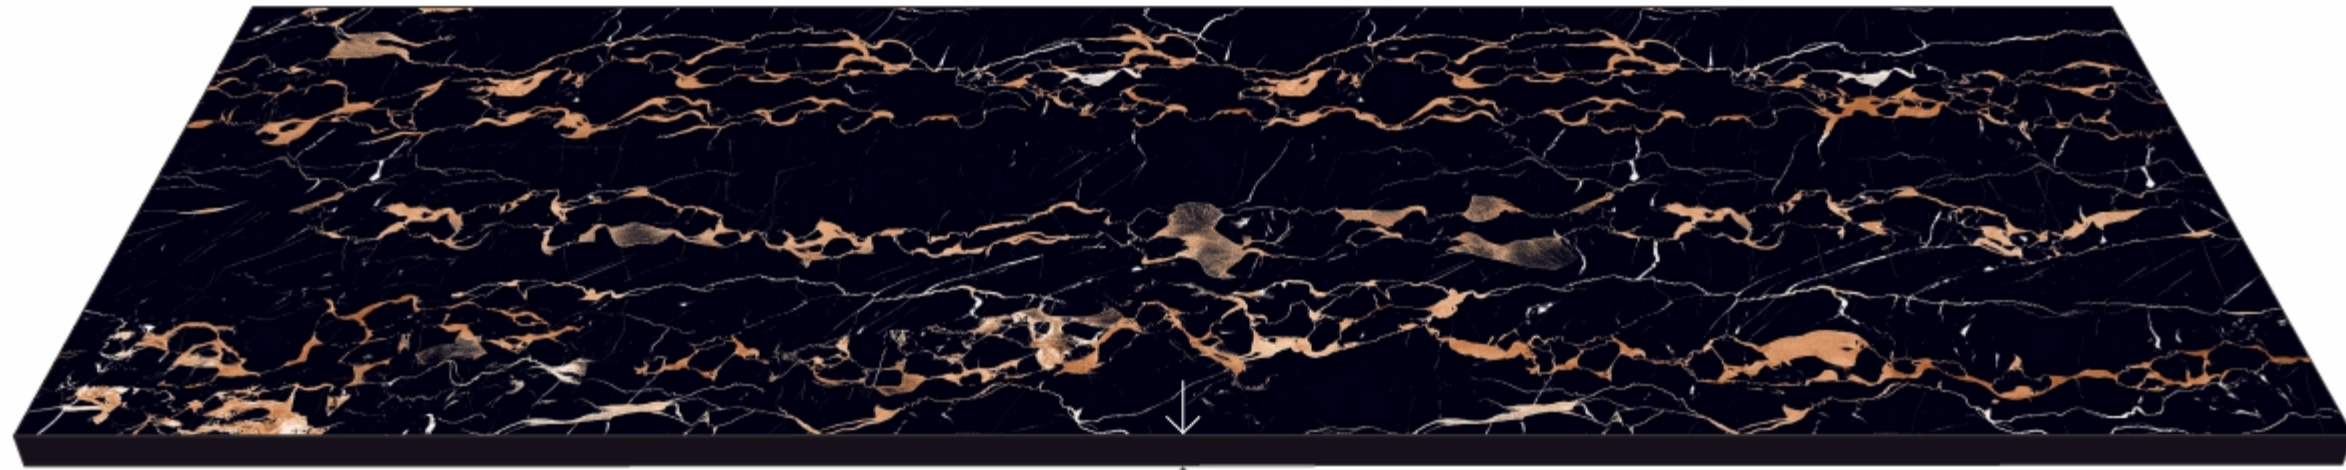

PORTORO GOLD

↑
15mm
THICKNESS

**COLOUR
BODY**

**SIZE
800X2400mm**

**FINISH
GLOSSY**

CONTINUE FACE