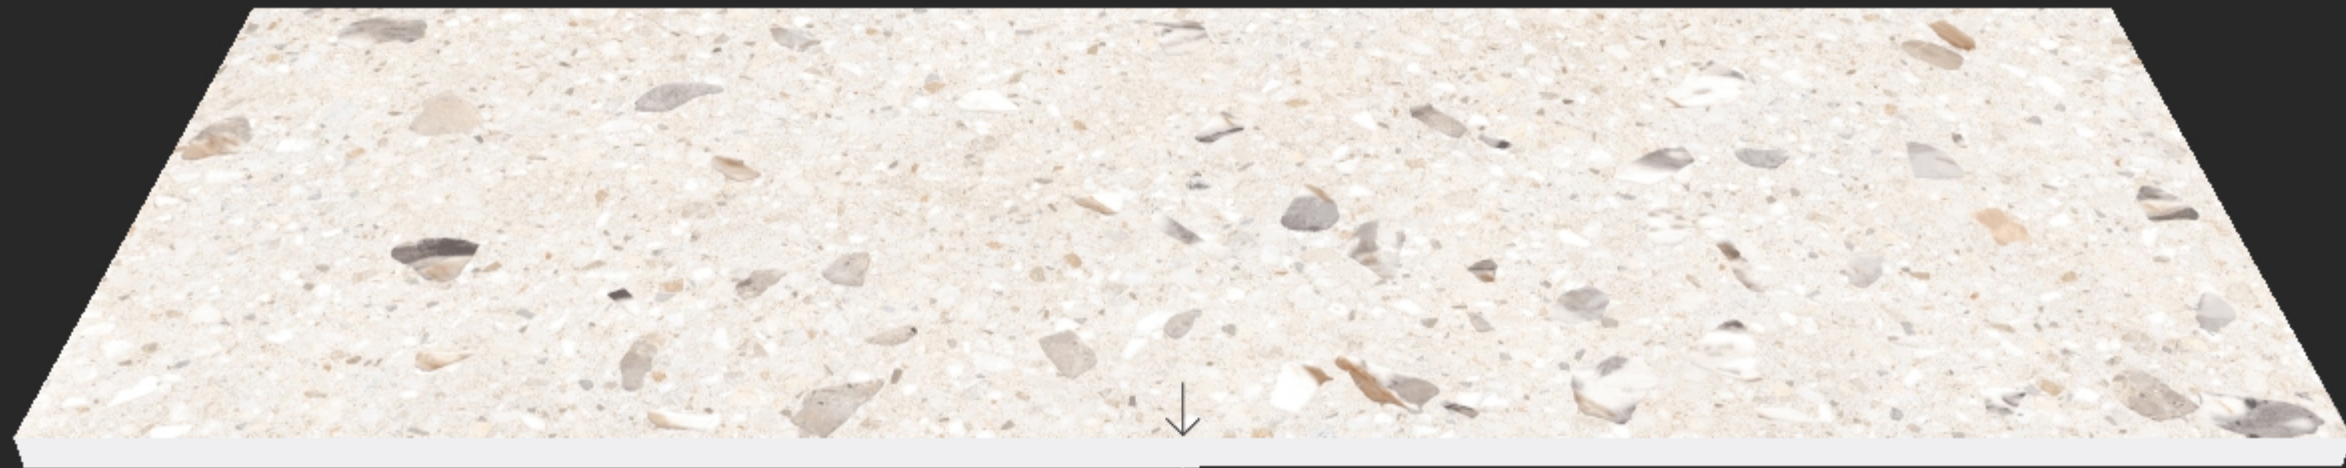

TERRAZZO BIANCO

↓
↑
15mm
THICKNESS

COLOUR
BODY

SIZE
800X2400mm

FINISH
GLOSSY