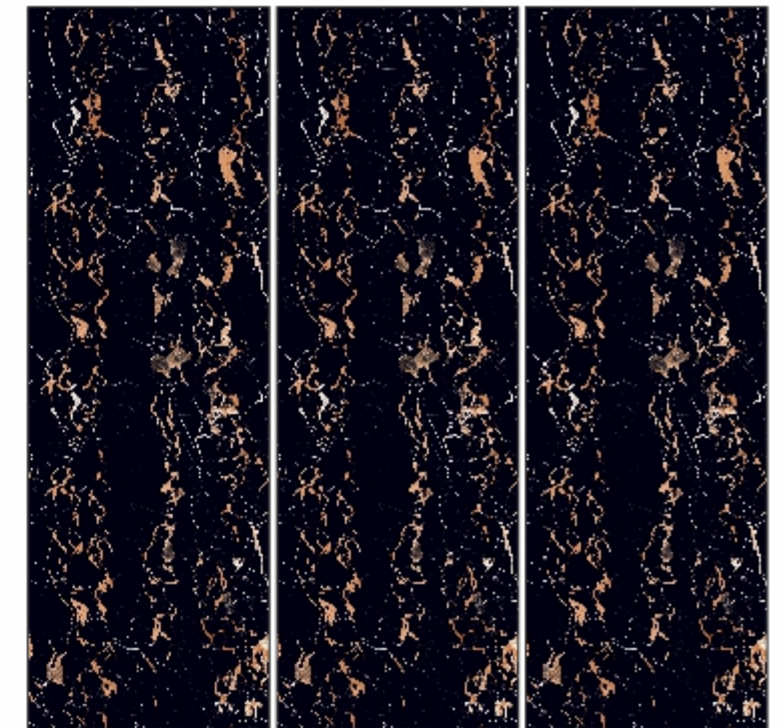

PORTORO GOLD

↑
15mm
THICKNESS

**COLOUR
BODY**

**SIZE
800X2400mm**

**FINISH
GLOSSY**