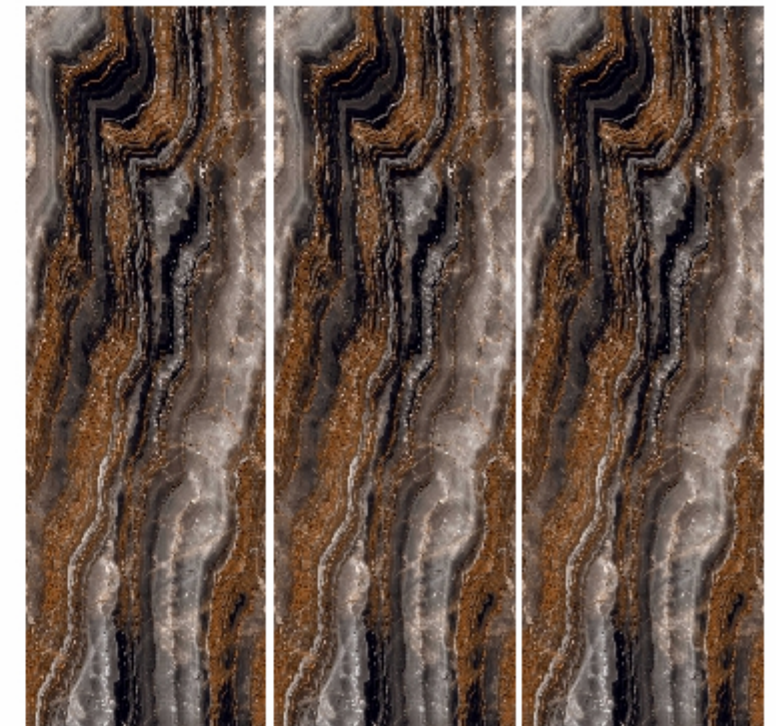

ONYX BROWN

↑
15mm
THICKNESS

**COLOUR
BODY**

**SIZE
800X2400mm**

**FINISH
GLOSSY**