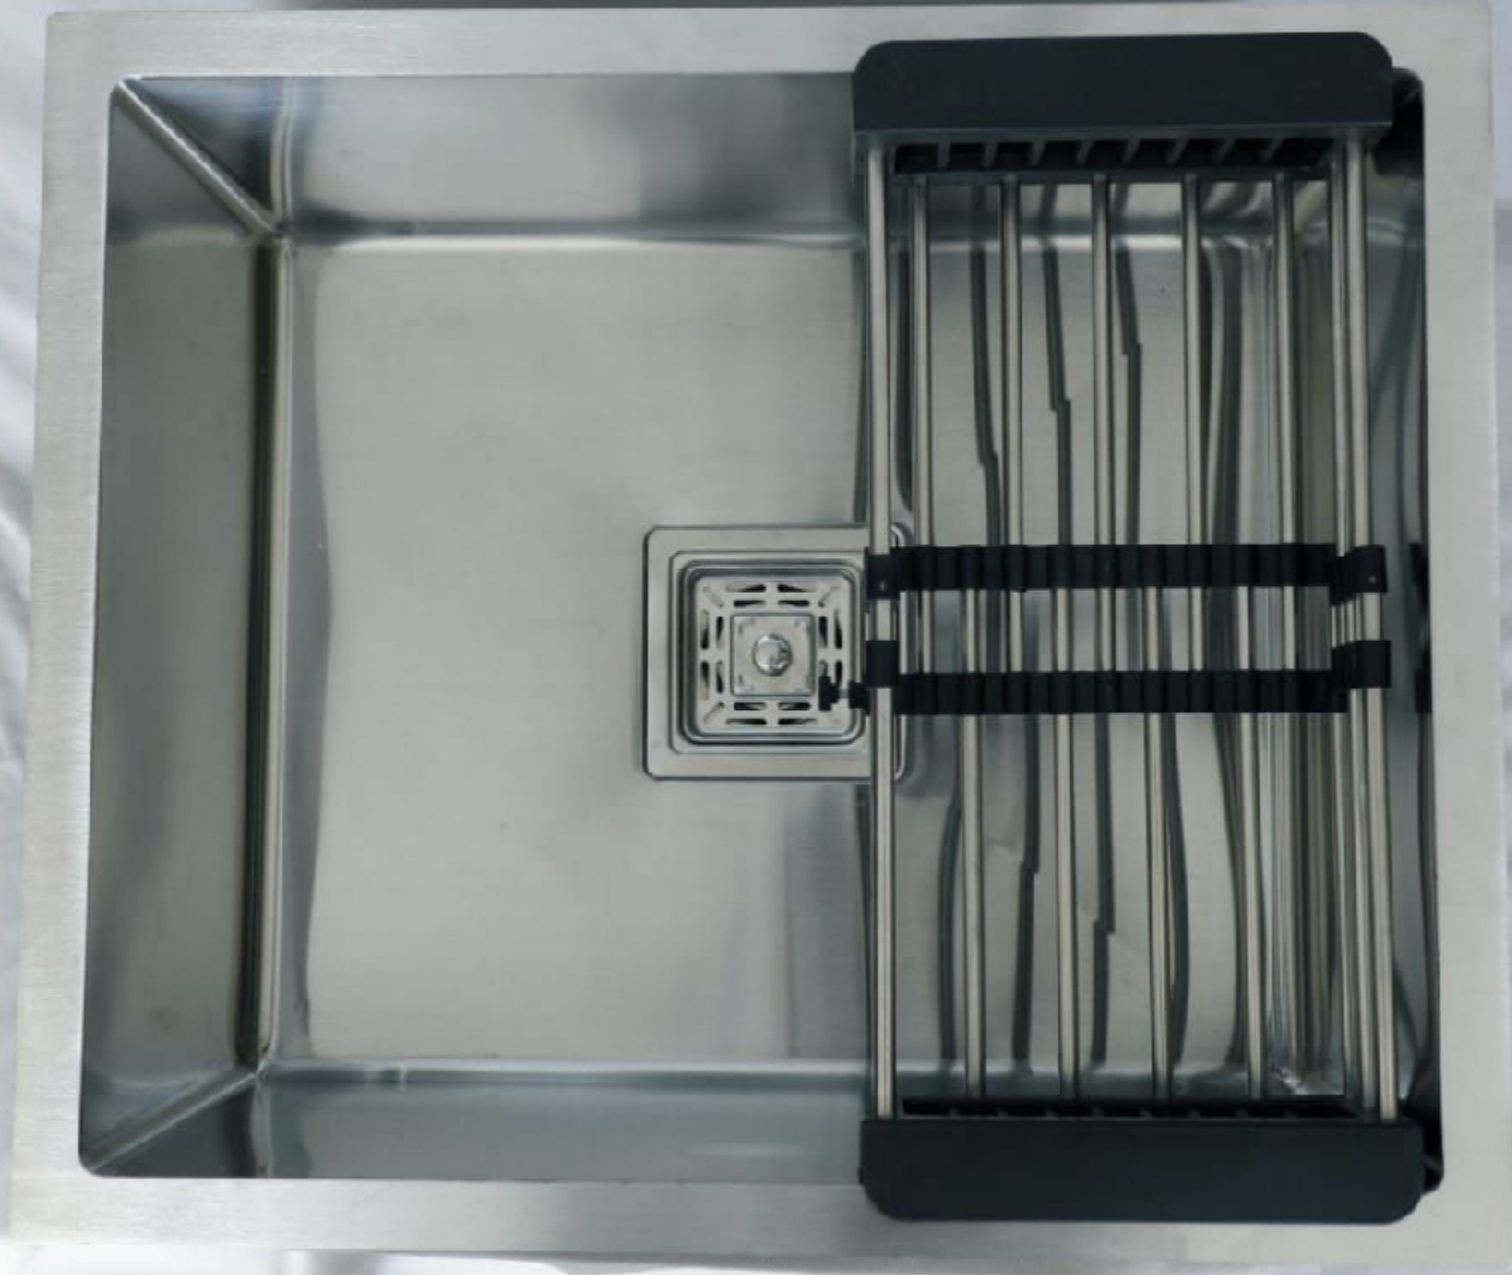

A MOST
EXCELLENT
BEAUTY

DIGITAL
WALL | FLOOR | PARKING

300x600mm | 300x450mm | 800x1600mm | 600x1200mm | 600x600mm | 390x390mm

18x16 HANDMAD

21x18 HANDMAD

24x18 REGULAR

24x18 BLACK HANDMAD

24x18 NANOGOLD