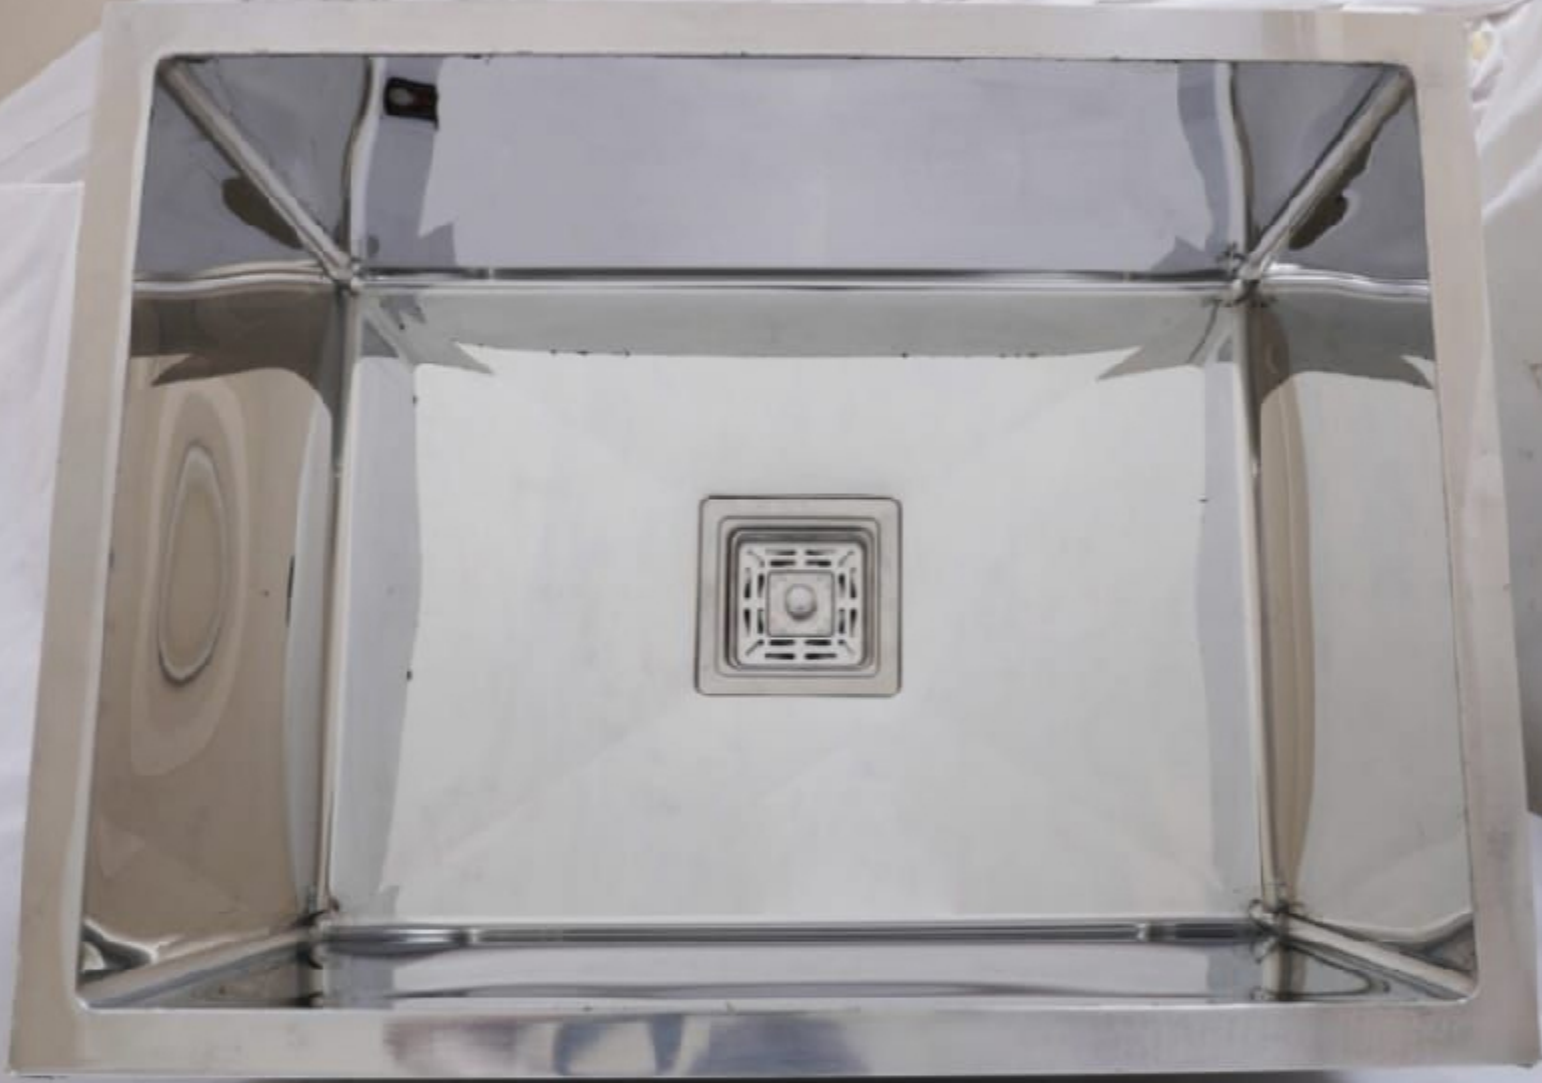

A MOST
EXCELLENT
BEAUTY

DIGITAL
WALL | FLOOR | PARKING

300x600mm | 300x450mm | 800x1600mm | 600x1200mm | 600x600mm | 390x390mm

18x16 HANDMAD

21x18 HANDMAD

24x18 REGULAR

24x18 BLACK HANDMAD

24x18 NANOGOLD

Orion
CORPORATION

24x18 ROSEGOLD

24x18 MIRROR FINISH

37x18 DRAINBOARD

COUPLING

WEST PIPE

Orion Corporation
+91 98250 55900
www.orioncorporation.in

Address :