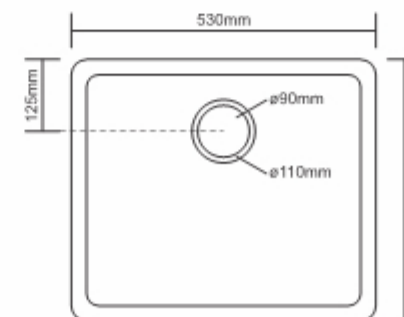

Dimensions (Approx)

Inferno

Feel the infinity with a seamless and elegant design that adds a regal look to your kitchen space.

Preview of : RIVER STONE

RIVER STONE
Granite series

Technicals

Model Code **IS-2118**
Overall Size **530x455x215mm / 21"x18"**
Weight **10.5kg (Approx)**
Thickness **12mm**
Accessories **Waste Coupling**

Dimensions (Approx)

Experio

Experience the sturdiness of a unique kitchen sink that gives your space an eclectic and divine look.

Preview of : DESERT STONE

DESERT STONE
Granite series

Technicals

Model Code **ES-2418**
Overall Size **605x455x215mm / 24"x18"**
Weight **9.5kg (Approx)**
Thickness **10mm**
Accessories **Waste Coupling**

Dimensions (Approx)

Dexterous

Make your kitchen space more significant with a simplistic sink that emits a mood of glamour.

Preview of : SAND STONE

SAND STONE

Granite series

Technicals

Model Code **DS-3118**
 Overall Size **860x450x190mm / 31"x17.5"**
 Weight **16.1kg (Approx)**
 Thickness **14mm**
 Accessories **Waste Coupling**

Model Code **QS-3420**
 Overall Size **860x495x205mm / 34"x20"**
 Weight **22.6kg (Approx)**
 Thickness **15mm**
 Accessories **Waste Coupling**

MRP

Granite series **₹ 13,160**
 Metallic series **₹ 15,580**