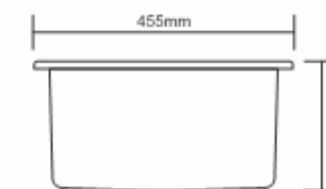

Dimensions (Approx)

Inferno

Feel the infinity with a seamless and elegant design that adds a regal look to your kitchen space.

Preview of : RIVER STONE

RIVER STONE
Granite series

Technicals

Model Code **IS-2118**
Overall Size **530x455x215mm / 21"x18"**
Weight **10.5kg (Approx)**
Thickness **12mm**
Accessories **Waste Coupling**

Dimensions (Approx)

Experio

Experience the sturdiness of a unique kitchen sink that gives your space an eclectic and divine look.

Preview of : DESERT STONE

DESERT STONE
Granite series

Technicals

Model Code **ES-2418**
Overall Size **605x455x215mm / 24"x18"**
Weight **9.5kg (Approx)**
Thickness **10mm**
Accessories **Waste Coupling**

Dimensions (Approx)

Dexterous

Make your kitchen space more significant with a simplistic sink that emits a mood of glamour.

Preview of : SAND STONE

SAND STONE

Granite series

Technicals

Model Code **DS-3118**
 Overall Size **860x450x190mm / 31"x17.5"**
 Weight **16.1kg (Approx)**
 Thickness **14mm**
 Accessories **Waste Coupling**

Model Code **QS-3420**
 Overall Size **860x495x205mm / 34"x20"**
 Weight **22.6kg (Approx)**
 Thickness **15mm**
 Accessories **Waste Coupling**

MRP

Granite series **₹ 13,160**
 Metallic series **₹ 15,580**