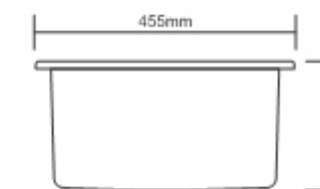

Dimensions (Approx)

Inferno

Feel the infinity with a seamless and elegant design that adds a regal look to your kitchen space.

Preview of : RIVER STONE

RIVER STONE
Granite series

Technicals

Model Code **IS-2118**
Overall Size **530x455x215mm / 21"x18"**
Weight **10.5kg (Approx)**
Thickness **12mm**
Accessories **Waste Coupling**

Dimensions (Approx)

Experio

Experience the sturdiness of a unique kitchen sink that gives your space an eclectic and divine look.

Preview of : DESERT STONE

DESERT STONE
Granite series

Technicals

Model Code **ES-2418**
Overall Size **605x455x215mm / 24"x18"**
Weight **9.5kg (Approx)**
Thickness **10mm**
Accessories **Waste Coupling**

Model Code **QS-3420**
 Overall Size **860x495x205mm / 34"x20"**
 Weight **22.6kg (Approx)**
 Thickness **15mm**
 Accessories **Waste Coupling**

MRP

Granite series **₹ 13,160**
 Metallic series **₹ 15,580**