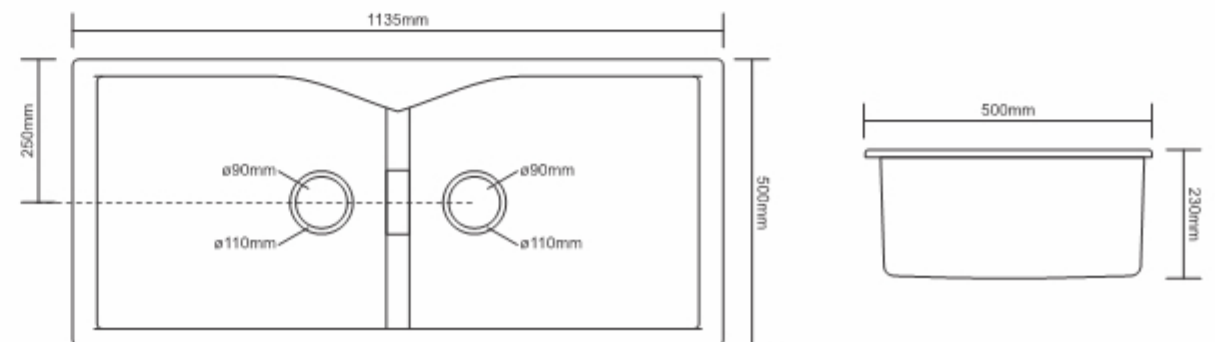

Dimensions (Approx)

Colossal

Stylize your kitchen with mega-sized sinks to give it a grand look with absolute convenience.

Preview of : PEARL STONE

PEARL STONE

Granite series

Technicals

Model Code **CS-4520**
 Overall Size **1135x500x215mm / 45"x20"**
 Weight **20.5kg (Approx)**
 Thickness **15mm**
 Accessories **Waste Coupling**

Dimensions (Approx)

FLUSH MOUNT

UNDER MOUNT

TOP MOUNT

Play With the Colours of Your Choice

Installation Options

Product Features

UNIFORM STRUCTURE