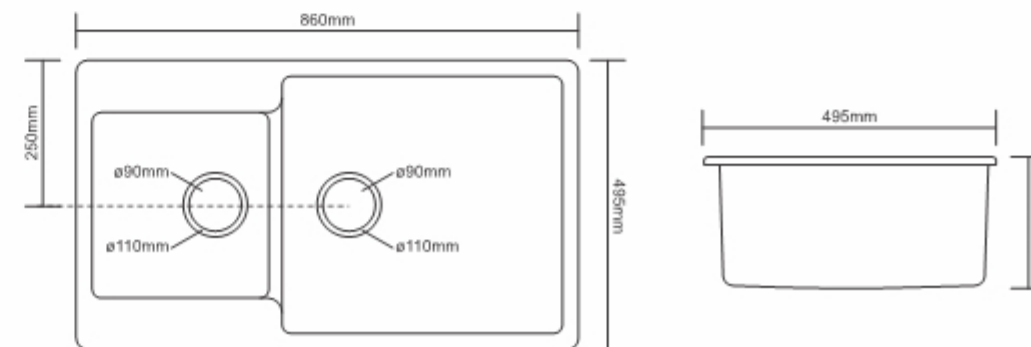

Dimensions (Approx)