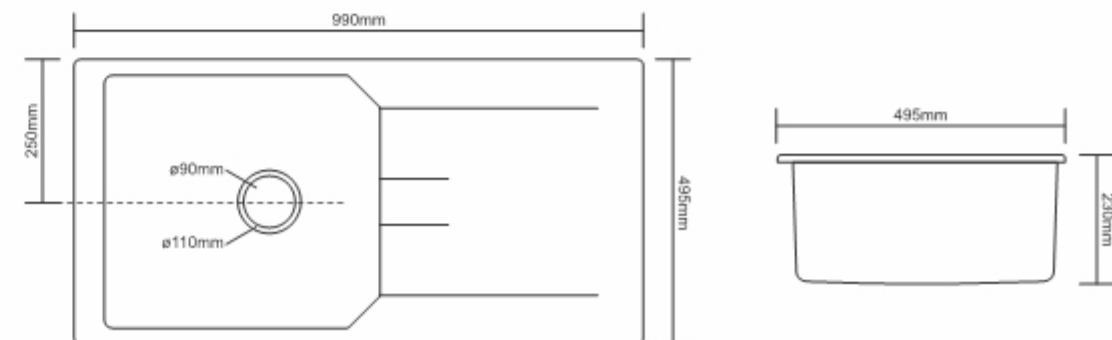

Model Code **QS-3420**
 Overall Size **860x495x205mm / 34"x20"**
 Weight **22.6kg (Approx)**
 Thickness **15mm**
 Accessories **Waste Coupling**

MRP

Granite series **₹ 13,160**
 Metallic series **₹ 15,580**

With a unique design and large-sized sink, make a kitchen with a charismatic and electrifying aura.

Preview of : RIVER STONE

RIVER STONE

Granite series

Technicals

Model Code **PS-3920**
Overall Size **990x495x210mm / 39"x19.5"**
Weight **19kg (Approx)**
Thickness **15mm**
Accessories **Waste Coupling**

Dimensions (Approx)

Colossal

Stylize your kitchen with mega-sized sinks to give it a grand look with absolute convenience.

Preview of : PEARL STONE

PEARL STONE

Granite series

Technicals

Model Code **CS-4520**
 Overall Size **1135x500x215mm / 45"x20"**
 Weight **20.5kg (Approx)**
 Thickness **15mm**
 Accessories **Waste Coupling**