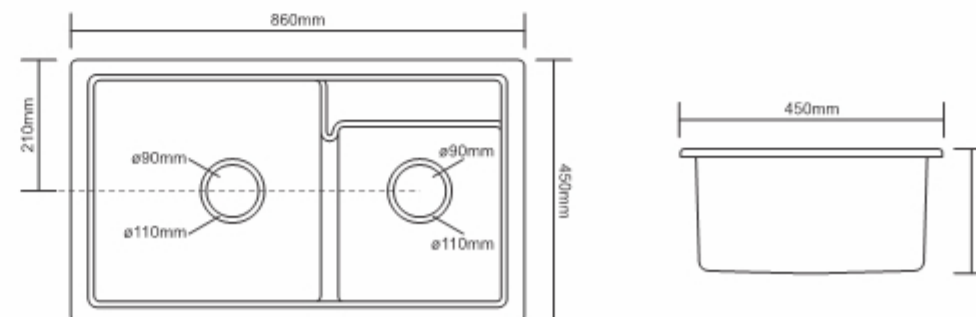

Dimensions (Approx)