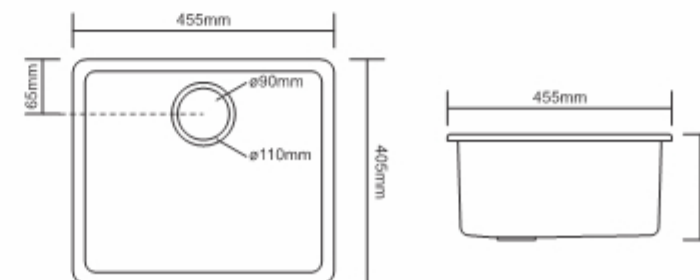

Preview of : GALAXY STONE

GALAXY STONE
Metallic series

Technicals

Model Code **MS-1618**
 Overall Size **455x405x203mm / 18"x16"**
 Weight **7kg (Approx)**
 Thickness **10mm**
 Accessories **Waste Coupling**

Dimensions (Approx)

Inferno

Feel the infinity with a seamless and elegant design that adds a regal look to your kitchen space.

Preview of : RIVER STONE

RIVER STONE
Granite series

Technicals

Model Code **IS-2118**
Overall Size **530x455x215mm / 21"x18"**
Weight **10.5kg (Approx)**
Thickness **12mm**
Accessories **Waste Coupling**

Dimensions (Approx)

Experio

Experience the sturdiness of a unique kitchen sink that gives your space an eclectic and divine look.

Preview of : DESERT STONE

DESERT STONE
Granite series

Technicals

Model Code **ES-2418**
Overall Size **605x455x215mm / 24"x18"**
Weight **9.5kg (Approx)**
Thickness **10mm**
Accessories **Waste Coupling**

Dimensions (Approx)

Dexterous

Make your kitchen space more significant with a simplistic sink that emits a mood of glamour.

Preview of : SAND STONE

SAND STONE

Granite series

Technicals

Model Code **DS-3118**
 Overall Size **860x450x190mm / 31"x17.5"**
 Weight **16.1kg (Approx)**
 Thickness **14mm**
 Accessories **Waste Coupling**