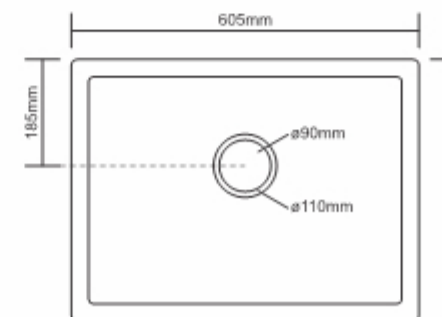

Dimensions (Approx)

Inferno

Feel the infinity with a seamless and elegant design that adds a regal look to your kitchen space.

Preview of : RIVER STONE

RIVER STONE
Granite series

Technicals

Model Code **IS-2118**
Overall Size **530x455x215mm / 21"x18"**
Weight **10.5kg (Approx)**
Thickness **12mm**
Accessories **Waste Coupling**

Dimensions (Approx)

Experio

Experience the sturdiness of a unique kitchen sink that gives your space an eclectic and divine look.

Preview of : DESERT STONE

DESERT STONE
Granite series

Technicals

Model Code **ES-2418**
Overall Size **605x455x215mm / 24"x18"**
Weight **9.5kg (Approx)**
Thickness **10mm**
Accessories **Waste Coupling**

Dimensions (Approx)

Dexterous

Make your kitchen space more significant with a simplistic sink that emits a mood of glamour.

Preview of : SAND STONE

SAND STONE

Granite series

Technicals

Model Code **DS-3118**
 Overall Size **860x450x190mm / 31"x17.5"**
 Weight **16.1kg (Approx)**
 Thickness **14mm**
 Accessories **Waste Coupling**

Model Code **QS-3420**
 Overall Size **860x495x205mm / 34"x20"**
 Weight **22.6kg (Approx)**
 Thickness **15mm**
 Accessories **Waste Coupling**

MRP

Granite series **₹ 13,160**
 Metallic series **₹ 15,580**