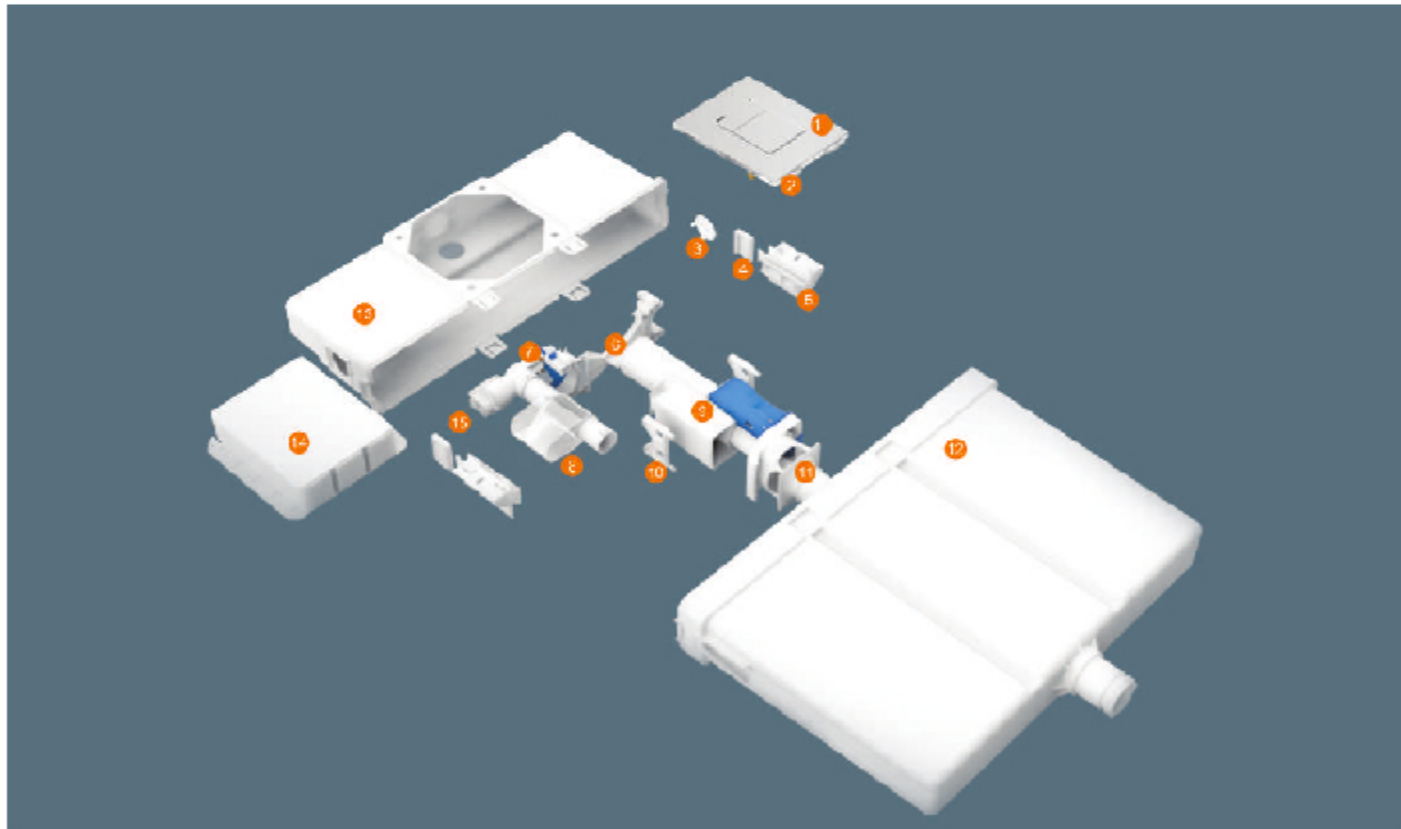

is setting new standards with its dual flush technology for concealed cisterns. Using existing croton air button technology, We have integrated this into the designed access features of wall plates.

Index

Flushing Cisterns

CPI 1002

- 80mm extra slim cistern fits easily even in partition walls.
- Fiber glass mesh net for proper holing in installation.
- Tank water capacity 10 ltr.
- Water supply from top.
- Water level adjustment with a special lever.
- For way direction adjustable flush pipe.
- Better flushing performance due to 51mm inner dia outlet pipe.
- Water filling in tank time 3 min.
- 10 ltr. Water release time 3.75 seconds.
- Water saving dual flush.

CPI 1001

- Dual Flush Technology
- Vertical and Horizontal Installation
- 155x196mm
- Chrome Made of ABS
- Croton Chrome Finish or Satin Nickel
- WC Set for Noise Protection

FULL FRAME

HALF FRAME

Concealed
Cistern Frame

Quick And Easy To Installation Process

Button Option

Outlet Bend Pipe

High Quality Copper Angle Valve

Flush Inlet / Outlet Valve

Wall Hung Rack Bolt

Leg Adjustable

Wall Fixing Hook & Anchor