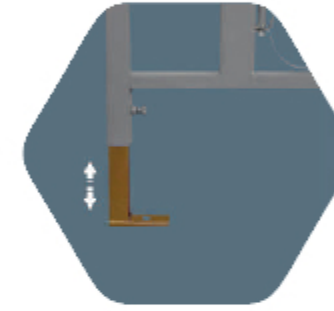

Tank 3D View

● Use of Tools Installation in Cistern Flushing Tank

- | | |
|---------------------------|---------------------------|
| 1. Plate | 8. Boll Cock |
| 2. Plate Supporting Frame | 9. Syphon |
| 3. Connection Hole Cap | 10. Depress Clamp |
| 4. Tank Lock | 11. Syphon Basket |
| 5. Clip Brackets | 12. Cistern |
| 6. Syphon Lock | 13. Cistern Top Cap |
| 7. Boll Cock Stand | 14. Maintain Protect Frar |
| | 15. Angle Valve |

Quick And Easy To Installation Process

Button Option

Outlet Bend Pipe

High Quality Copper Angle Valve

Flush Inlet / Outlet Valve

Wall Hung Rack Bolt

Leg Adjustable

Wall Fixing Hook & Anchor