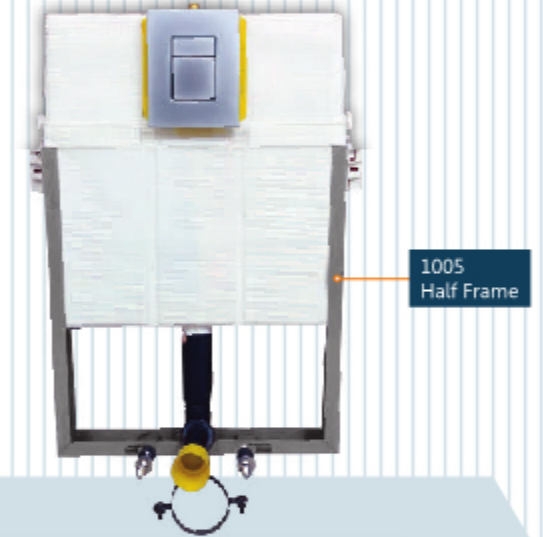

Flushing Cisterns

CPI 1002

- 80mm extra slim cistern fits easily even in partition walls.
- Fiber glass mesh net for proper holing in installation.
- Tank water capacity 10 ltr.
- Water supply from top.
- Water level adjustment with a special lever.
- For way direction adjustable flush pipe.
- Better flushing performance due to 51mm inner dia outlet pipe.
- Water filling in tank time 3 min.
- 10 ltr. Water release time 3.75 seconds.
- Water saving dual flush.

CPI 1001

- Dual Flush Technology
- Vertical and Horizontal Installation
- 155x196mm
- Chrome Made of ABS
- Croton Chrome Finish or Satin Nickel
- WC Set for Noise Protection

FULL FRAME

HALF FRAME

Concealed
Cistern Frame