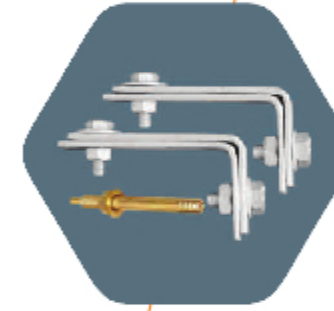

Flushing Cisterns

CPI 1002

- 80mm extra slim cistern fits easily even in partition walls.
- Fiber glass mesh net for proper holing in installation.
- Tank water capacity 10 ltr.
- Water supply from top.
- Water level adjustment with a special lever.
- For way direction adjustable flush pipe.
- Better flushing performance due to 51mm inner dia outlet pipe.
- Water filling in tank time 3 min.
- 10 ltr. Water release time 3.75 seconds.
- Water saving dual flush.

CPI 1001

- Dual Flush Technology
- Vertical and Horizontal Installation
- 155x196mm
- Chrome Made of ABS
- Croton Chrome Finish or Satin Nickel
- WC Set for Noise Protection

FULL FRAME

HALF FRAME

Concealed
Cistern Frame

Tank 3D View

● Use of Tools Installation in Cistern Flushing Tank

- | | |
|---------------------------|---------------------------|
| 1. Plate | 8. Boll Cock |
| 2. Plate Supporting Frame | 9. Syphon |
| 3. Connection Hole Cap | 10. Depress Clamp |
| 4. Tank Lock | 11. Syphon Basket |
| 5. Clip Brackets | 12. Cistern |
| 6. Syphon Lock | 13. Cistern Top Cap |
| 7. Boll Cock Stand | 14. Maintain Protect Frar |
| | 15. Angle Valve |

Quick And Easy To Installation Process

Button Option

Outlet Bend Pipe

High Quality Copper Angle Valve

Flush Inlet / Outlet Valve

Wall Hung Rack Bolt

Leg Adjustable

Wall Fixing Hook & Anchor