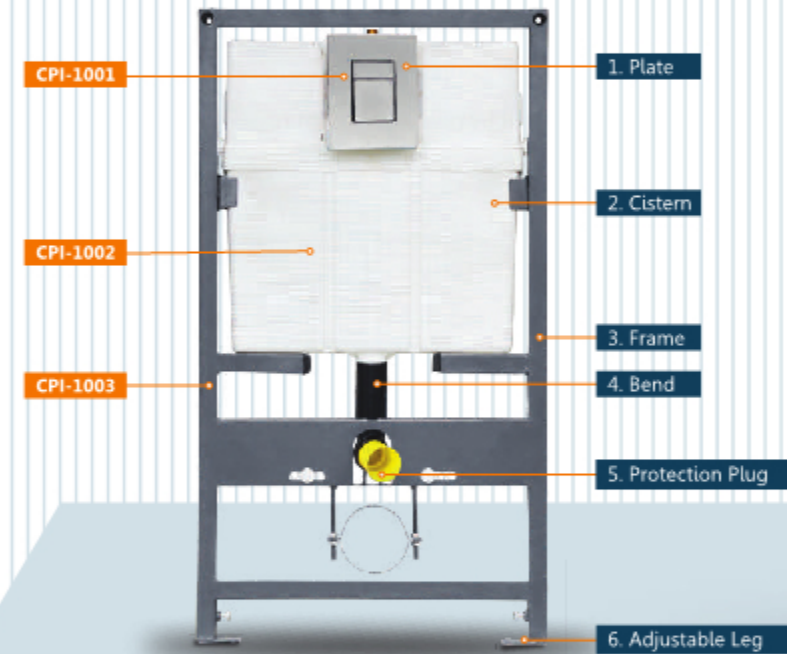

Flushing Cisterns

CPI 1002

- 80mm extra slim cistern fits easily even in partition walls.
- Fiber glass mesh net for proper holing in installation.
- Tank water capacity 10 ltr.
- Water supply from top.
- Water level adjustment with a special lever.
- For way direction adjustable flush pipe.
- Better flushing performance due to 51mm inner dia outlet pipe.
- Water filling in tank time 3 min.
- 10 ltr. Water release time 3.75 seconds.
- Water saving dual flush.

CPI 1001

- Dual Flush Technology
- Vertical and Horizontal Installation
- 155x196mm
- Chrome Made of ABS
- Croton Chrome Finish or Satin Nickel
- WC Set for Noise Protection

FULL FRAME

HALF FRAME

Concealed
Cistern Frame

Tank 3D View

● Use of Tools Installation in Cistern Flushing Tank

- | | |
|---------------------------|---------------------------|
| 1. Plate | 8. Boll Cock |
| 2. Plate Supporting Frame | 9. Syphon |
| 3. Connection Hole Cap | 10. Depress Clamp |
| 4. Tank Lock | 11. Syphon Basket |
| 5. Clip Brackets | 12. Cistern |
| 6. Syphon Lock | 13. Cistern Top Cap |
| 7. Boll Cock Stand | 14. Maintain Protect Frar |
| | 15. Angle Valve |

Quick And Easy To Installation Process

Button Option

Outlet Bend Pipe

High Quality Copper Angle Valve

Flush Inlet / Outlet Valve

Wall Hung Rack Bolt

Leg Adjustable

Wall Fixing Hook & Anchor