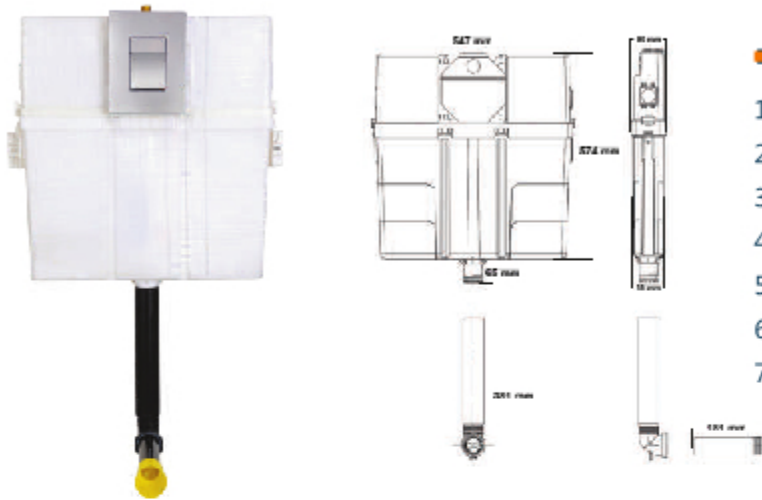

Tank 3D View

● Use of Tools Installation in Cistern Flushing Tank

1. Plate	8. Boll Cock
2. Plate Supporting Frame	9. Syphon
3. Connection Hole Cap	10. Depress Clamp
4. Tank Lock	11. Syphon Basket
5. Clip Brackets	12. Cistern
6. Syphon Lock	13. Cistern Top Cap
7. Boll Cock Stand	14. Maintain Protect Frar
	15. Angle Valve