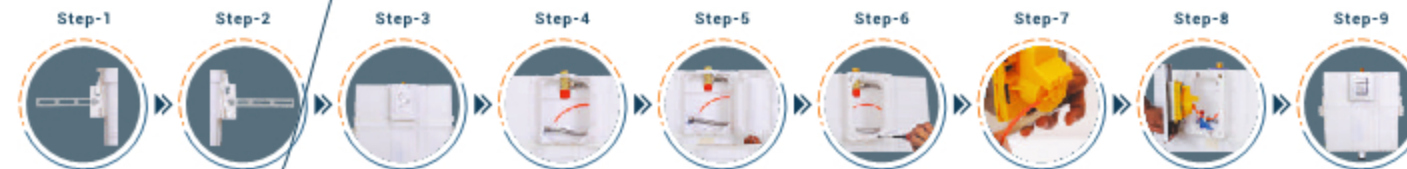

Flushing Cisterns

CPI 1002

- 80mm extra slim cistern fits easily even in partition walls.
- Fiber glass mesh net for proper holing in installation.
- Tank water capacity 10 ltr.
- Water supply from top.
- Water level adjustment with a special lever.
- For way direction adjustable flush pipe.
- Better flushing performance due to 51mm inner dia outlet pipe.
- Water filling in tank time 3 min.
- 10 ltr. Water release time 3.75 seconds.
- Water saving dual flush.

Tank 3D View

● Use of Tools Installation in Cistern Flushing Tank

- | | |
|---------------------------|---------------------------|
| 1. Plate | 8. Boll Cock |
| 2. Plate Supporting Frame | 9. Syphon |
| 3. Connection Hole Cap | 10. Depress Clamp |
| 4. Tank Lock | 11. Syphon Basket |
| 5. Clip Brackets | 12. Cistern |
| 6. Syphon Lock | 13. Cistern Top Cap |
| 7. Boll Cock Stand | 14. Maintain Protect Frar |
| | 15. Angle Valve |

Quick And Easy To Installation Process

Button Option

Outlet Bend Pipe

High Quality Copper Angle Valve

Flush Inlet / Outlet Valve

Wall Hung Rack Bolt

Leg Adjustable

Wall Fixing Hook & Anchor

Place Saving

Low Noise

Quick Fix

CPI 2001

Slim Dual Flush Cistern

6 Ltr. 3 Ltr.

CPI 2005

Slim Single Flush Cistern