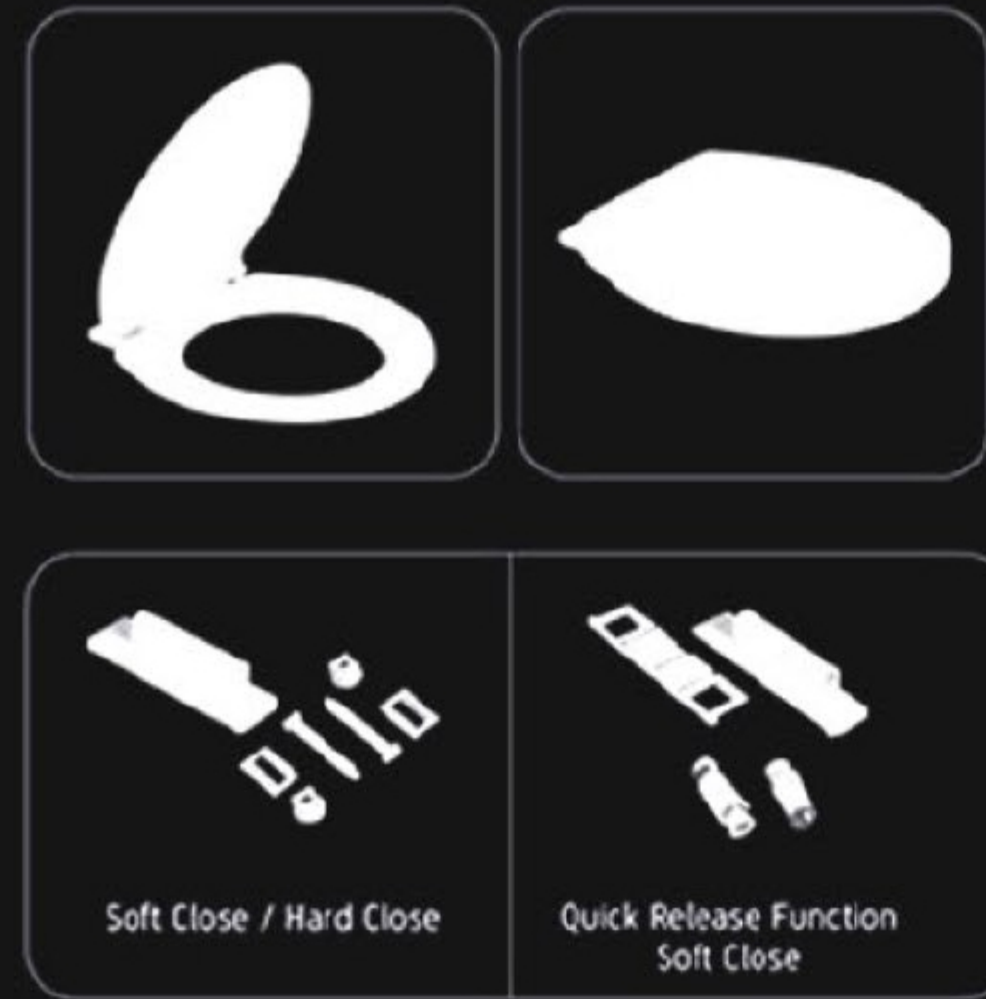

D-001 (One Piece)
EWC - Soft / Hard Close