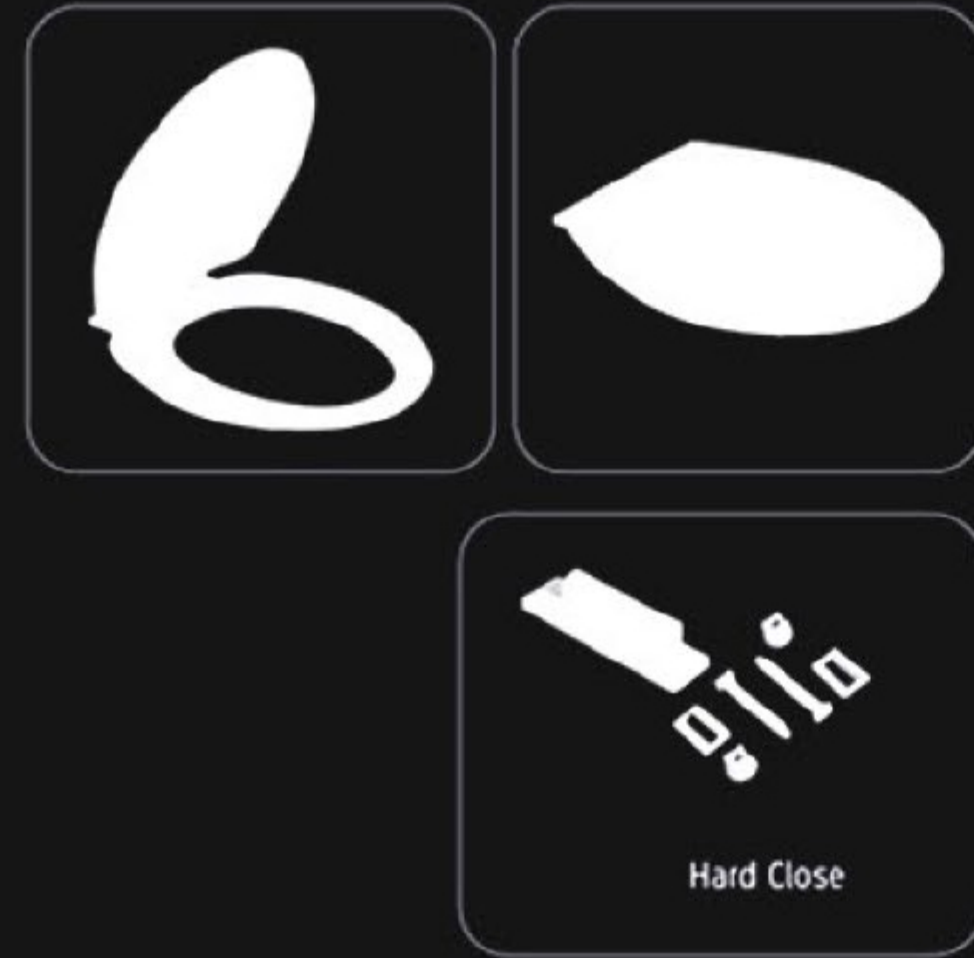

F - 11 Couple Closet  
Single Flush Ferrant Handle  
Side Inlet Fitting

F - 12 Couple Closet  
Single Flush Ferrant Handle  
Bottom Inlet Fitting

**D-001 (One Piece)**  
EWC - Soft / Hard Close

**D-002 (One Piece)**  
EWC - Soft / Hard Close

**D-003**  
EWC - Soft / Hard Close

**D-004**  
EWC - Soft / Hard Close

**D-005**  
EWC - Soft / Hard Close

**D-006**  
EWC - Soft / Hard Close

**Flush Tank Features :**

- Slim Flush Tank
- Unbreakable Material
- Pure Virgin Material
- Germ Free Knob
- High Flushing
- Easy Installation