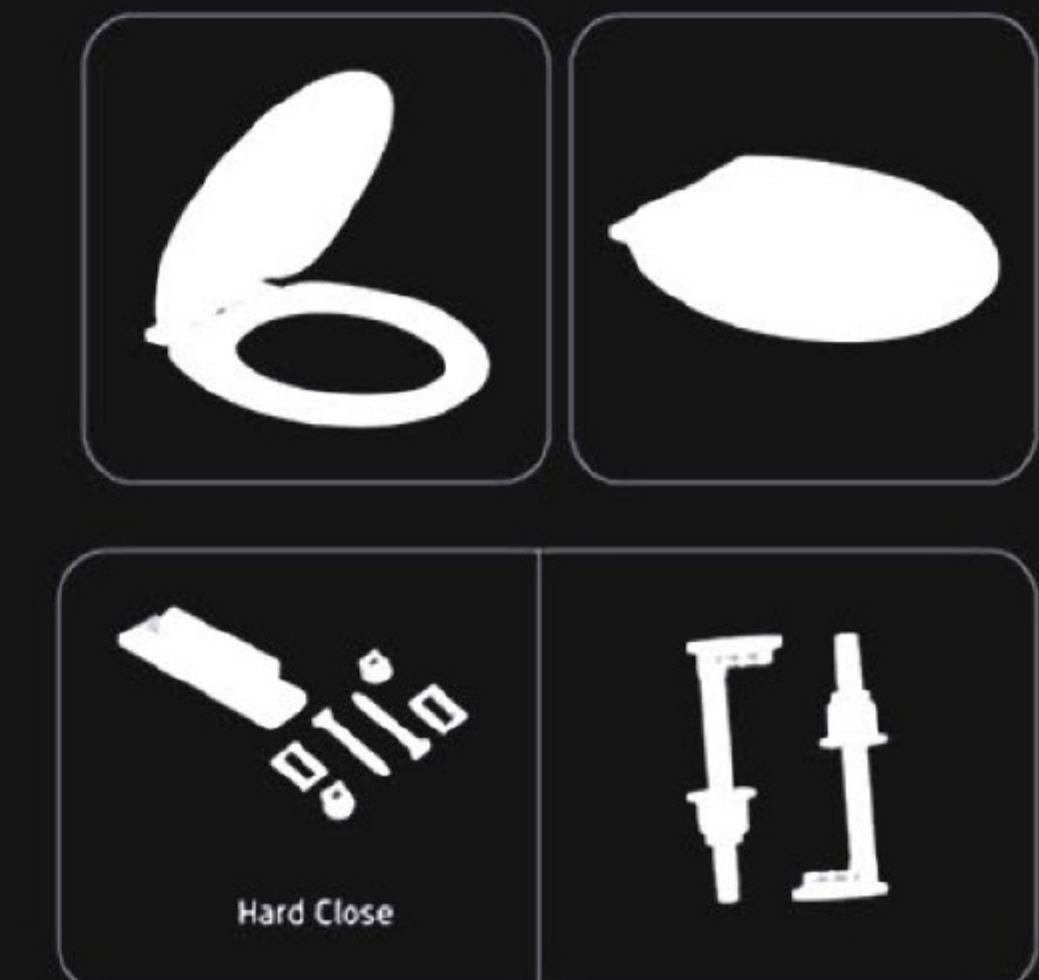

F - 11 Couple Closet  
Single Flush Ferrant Handle  
Side Inlet Fitting

F - 12 Couple Closet  
Single Flush Ferrant Handle  
Bottom Inlet Fitting

**D-001 (One Piece)**  
EWC - Soft / Hard Close

**D-002 (One Piece)**  
EWC - Soft / Hard Close

**D-003**  
EWC - Soft / Hard Close

**D-004**  
EWC - Soft / Hard Close

**D-005**  
EWC - Soft / Hard Close

**D-006**  
EWC - Soft / Hard Close

**Flush Tank Features :**

- Slim Flush Tank
- Unbreakable Material
- Pure Virgin Material
- Germ Free Knob
- High Flushing
- Easy Installation