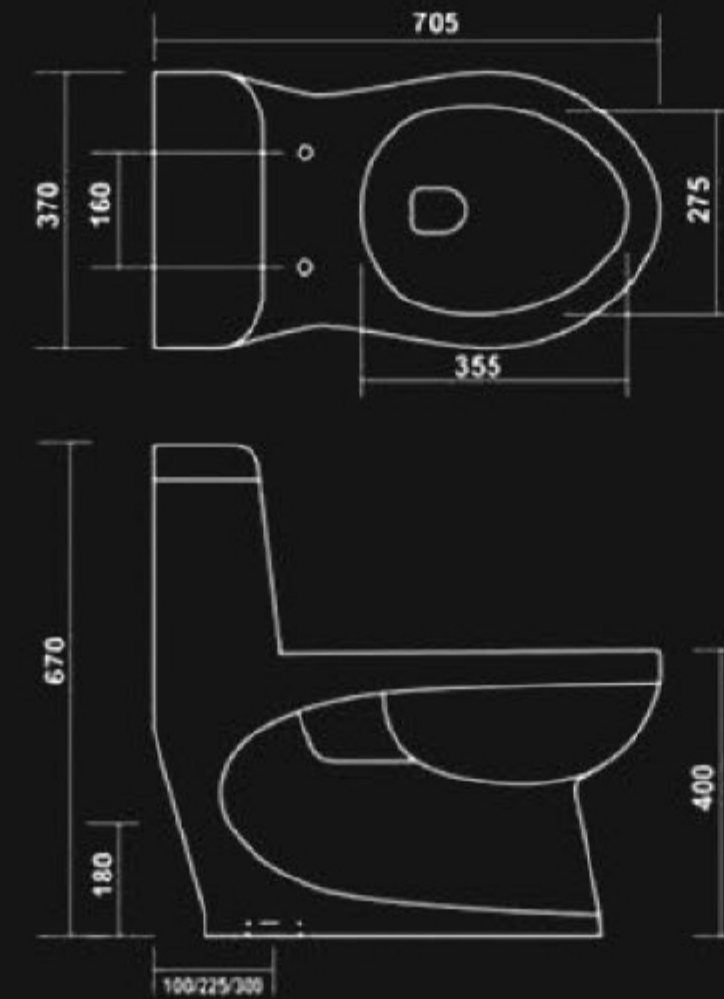

Santo One Pice (S/P)

Size : 705 x 370 x 670mm
S-trap : 100/225/300mm
P-trap
38 KG