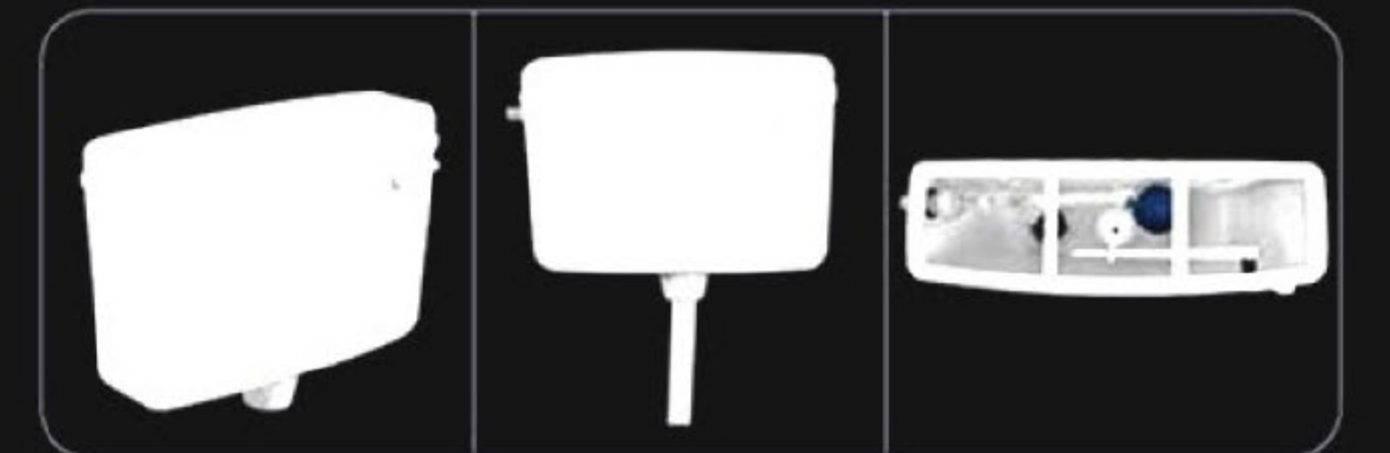

Model - Mercury
Dual Flush Toilet Plastic Cistern (SP)
with side handle button
Color : White
Flushing : Dual Flush, 3L/6L, Max : 8L