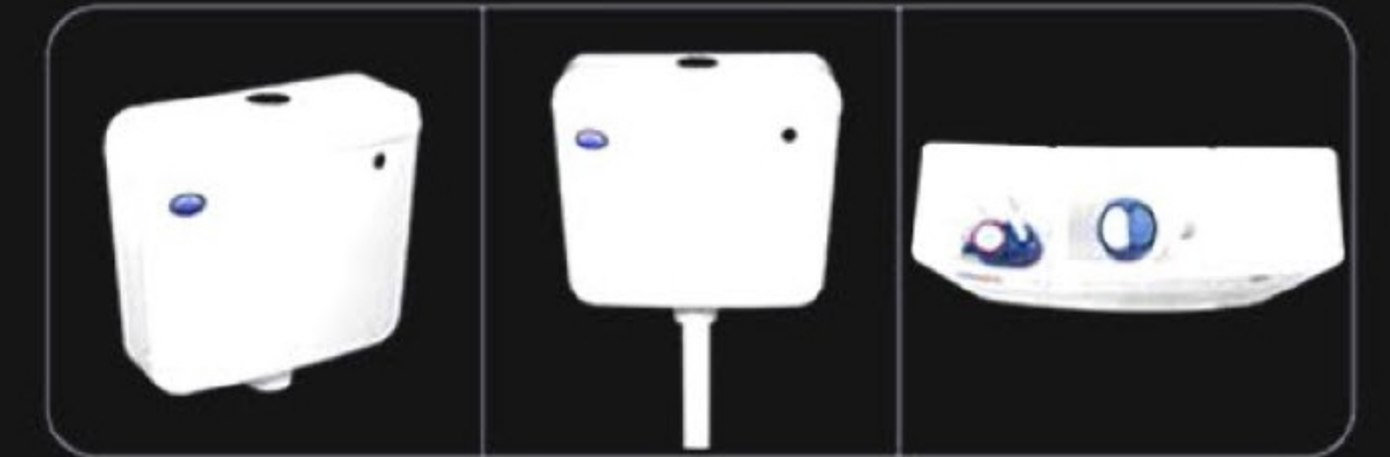

**D-003**  
EWC - Soft / Hard Close

**D-004**  
EWC - Soft / Hard Close

**D-005**  
EWC - Soft / Hard Close

**D-006**  
EWC - Soft / Hard Close

**Flush Tank Features :**

- Slim Flush Tank
- Unbreakable Material
- Pure Virgin Material
- Germ Free Knob
- High Flushing
- Easy Installation