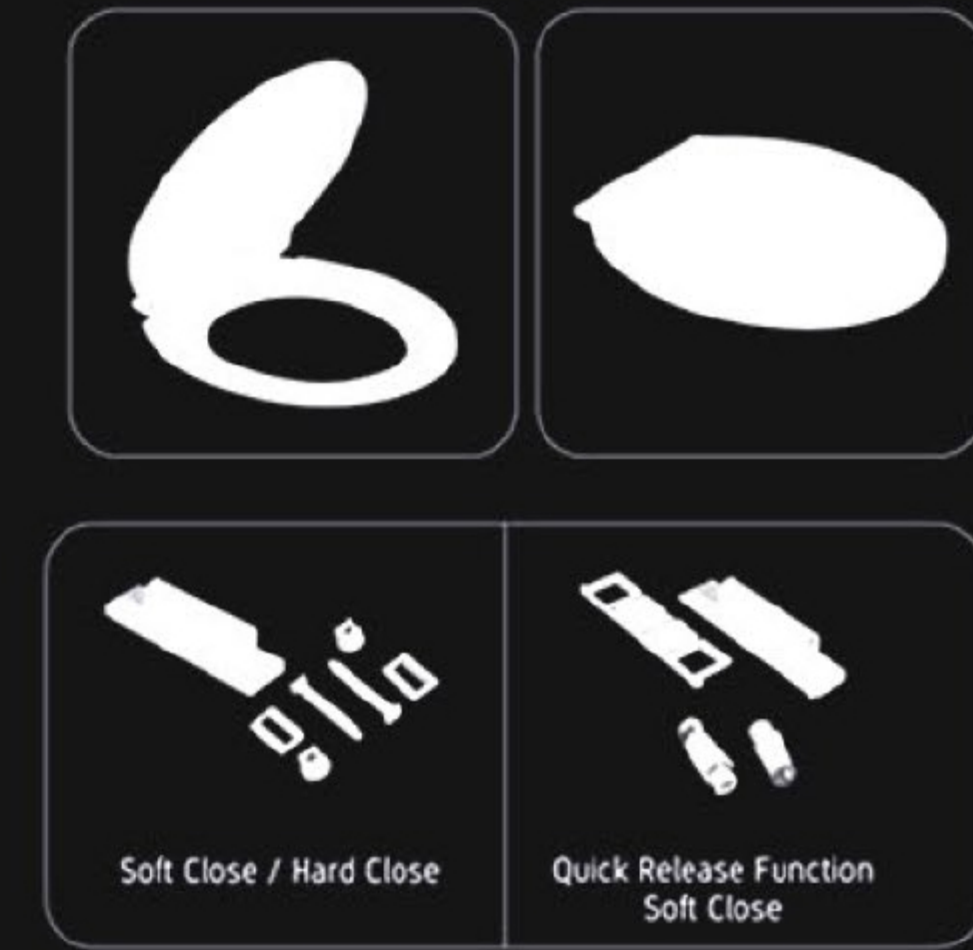

F - 11 Couple Closet  
Single Flush Ferrant Handle  
Side Inlet Fitting

F - 12 Couple Closet  
Single Flush Ferrant Handle  
Bottom Inlet Fitting

**D-001 (One Piece)**  
EWC - Soft / Hard Close

**D-002 (One Piece)**  
EWC - Soft / Hard Close

**D-003**  
EWC - Soft / Hard Close

**D-004**  
EWC - Soft / Hard Close

**D-005**  
EWC - Soft / Hard Close

**D-006**  
EWC - Soft / Hard Close

**Flush Tank Features :**

- Slim Flush Tank
- Unbreakable Material
- Pure Virgin Material
- Germ Free Knob
- High Flushing
- Easy Installation