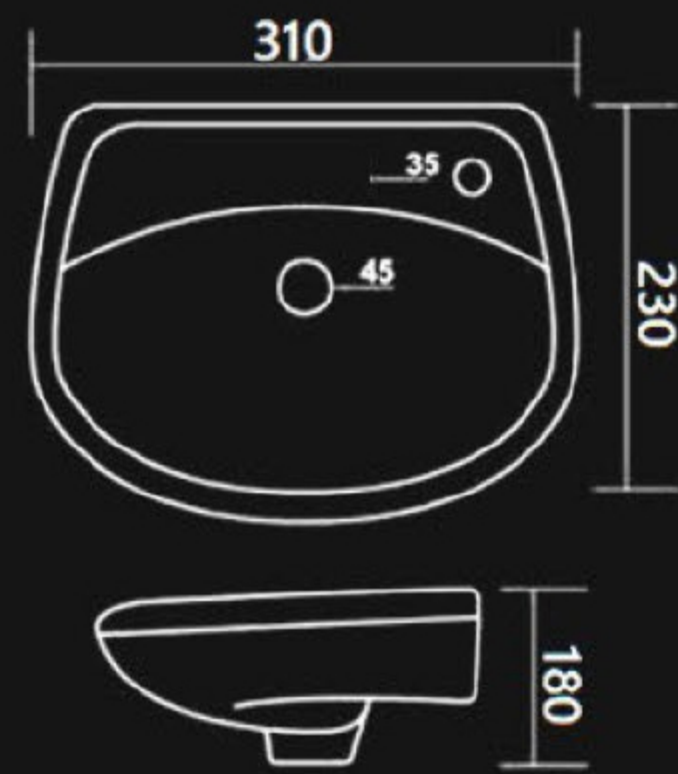

Model - Smart  
Dual Flush Toilet Plastic Cistern (SP)  
with center push button  
Color : White  
Flushing : Dual Flush, 3L/6L, Max : 8L

Model - Decent  
Dual Flush Toilet Plastic Cistern (SP)  
with center push button  
Color : White  
Flushing : Dual Flush, 3L/6L, Max : 8L

**14 x 11 (Center)** Approx Weight : 7 KG

Height : 180 mm  
Length : 310 mm  
Width : 370 mm

**14 x 11 (side)** Approx Weight : 7 KG

Height : 180 mm  
Length : 310 mm  
Width : 370 mm

**18 x 13 (Round)** Approx Weight : 7.5 KG